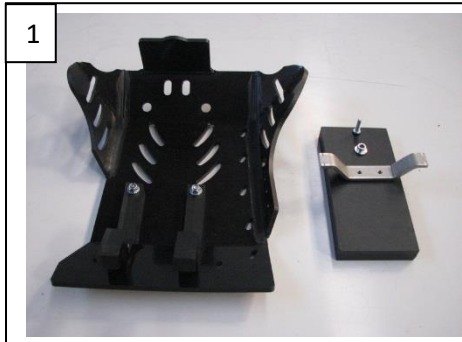

- 2 NE01-11-001
- 1 PM02-07-013
- 4 NE01-02-003
- 4 NE01-03-001
- 4 NE01-04-003
- 2 PM 01-04-008
- 1 NE04-01-011
- 2 NE01-04-002

**AX6087**

Skid Plate 6mm  
KTM 125EXC

3

Place the mounting flange between frame and cases.  
Install the skid plate on the motorbike.