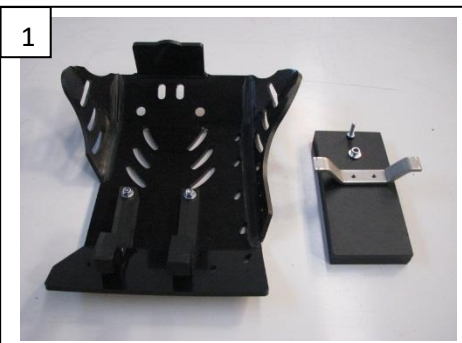

- 2 NE01-11-001
- 1 PM02-07-013
- 4 NE01-02-003
- 4 NE01-03-001
- 4 NE01-04-003
- 2 PM 01-04-008
- 1 NE04-01-011
- 2 NE01-04-002

**AX6087**

Skid Plate 6mm  
KTM 125EXC

3

Place the mounting flange between frame and cases.  
Install the skid plate on the motorbike.