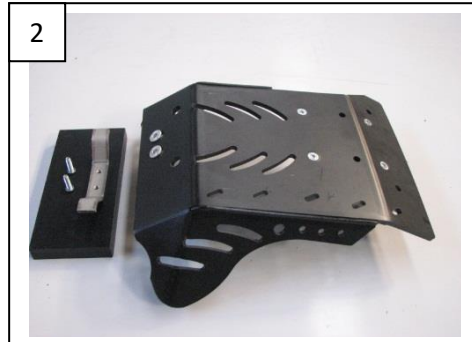

- 2 NE01-11-001
- 1 PM02-07-013
- 4 NE01-02-003
- 4 NE01-03-001
- 4 NE01-04-003
- 2 PM 01-04-008
- 1 NE04-01-011
- 2 NE01-04-002

**AX6087**

Skid Plate 6mm  
KTM 125EXC

3

Place the mounting flange between frame and cases.  
Install the skid plate on the motorbike.