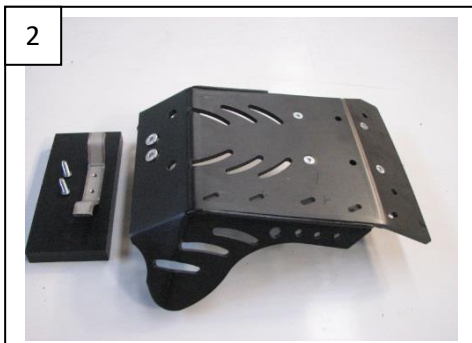

- 2 NE01-11-001
- 1 PM02-07-013
- 4 NE01-02-003
- 4 NE01-03-001
- 4 NE01-04-003
- 2 PM 01-04-008
- 1 NE04-01-011
- 2 NE01-04-002

**AX6087**

Skid Plate 6mm  
KTM 125EXC

3

Place the mounting flange between frame and cases.  
Install the skid plate on the motorbike.