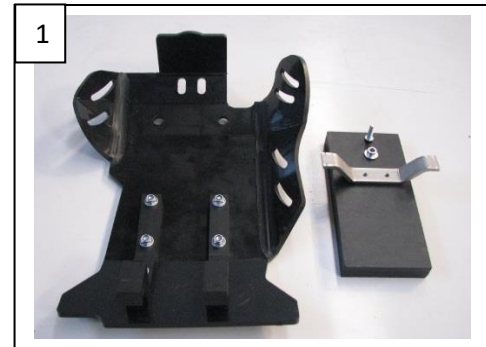

- 2 NE01-11-001
- 1 PM02-07-013
- 6 NE01-02-003
- 6 NE01-03-001
- 6 NE01-04-003
- 2 PM 01-04-009
- 1 NE04-01-011
- 2 NE01-04-002

AX6086
Skid Plate 6mm
KTM 250EXC

3

Place the mounting flange between frame and cases.
Install the skid plate on the motorbike.