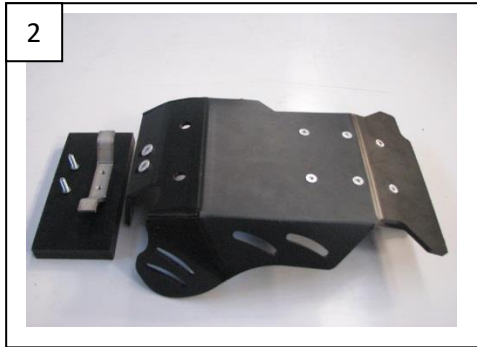

- 2 NE01-11-001
- 1 PM02-07-013
- 6 NE01-02-003
- 6 NE01-03-001
- 6 NE01-04-003
- 2 PM 01-04-009
- 1 NE04-01-011
- 2 NE01-04-002

AX6086
Skid Plate 6mm
KTM 250EXC

3

Place the mounting flange between frame and cases.
Install the skid plate on the motorbike.