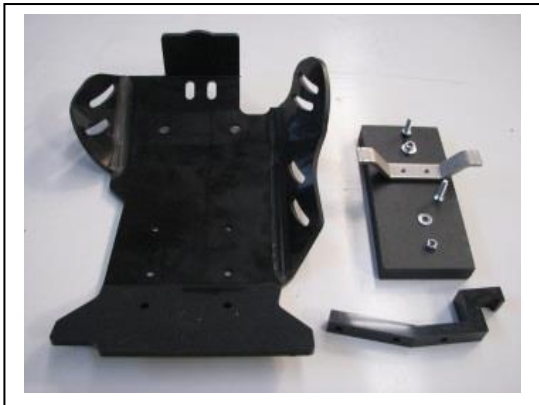

- 2 NE01-11-001
- 1 PM02-07-013
- 6 NE01-02-003
- 6 NE01-03-001
- 6 NE01-04-003
- 2 PM 01-04-009
- 1 NE04-01-011
- 2 NE01-04-002

AX6086
Skid Plate 6mm
KTM 250EXC

3

Place the mounting flange between frame and cases.
Install the skid plate on the motorbike.