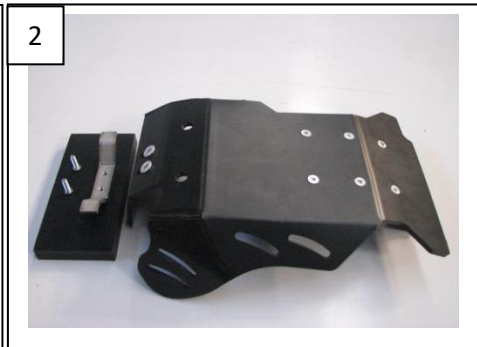

- 2 NE01-11-001
- 1 PM02-07-013
- 6 NE01-02-003
- 6 NE01-03-001
- 6 NE01-04-003
- 2 PM 01-04-009
- 1 NE04-01-011
- 2 NE01-04-002

AX6086
Skid Plate 6mm
KTM 250EXC

3

Place the mounting flange between frame and cases.
Install the skid plate on the motorbike.