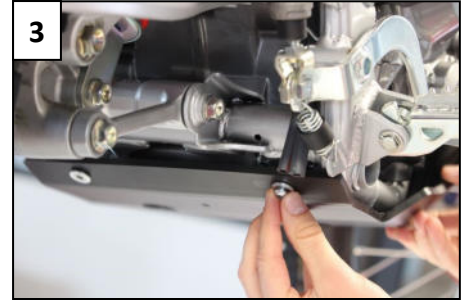

- 2 NE01-01-019 - TBHC 6x40mm
- 2 NE01-01-008 - TBHC 6x25mm
- 4 NE10-01-004 - Alloy spacers
- 2 NE05-01-003 - Plastic spacers 8mm
- 1 NE04-01-194 - Red sticker

**AX1607**  
HONDA CRF300L  
SKID PLATE 6mm

**TUTORIAL VIDEO :**  
Scan with your Iphone Camera OR  
Use « QR Code Reader » app' for Android's

- 2 NE01-01-019 - TBHC 6x40mm
- 2 NE01-01-008 - TBHC 6x25mm
- 4 NE10-01-004 - Alloy spacers
- 2 NE05-01-003 - Plastic spacers 8mm
- 1 NE04-01-194 - Red sticker