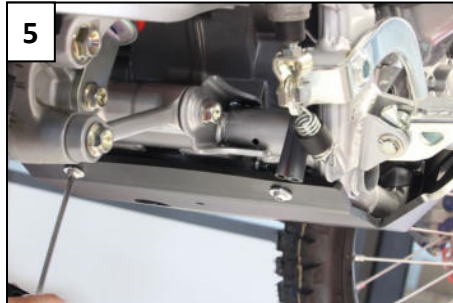

- 2 NE01-01-019 - TBHC 6x40mm
- 2 NE01-01-008 - TBHC 6x25mm
- 4 NE10-01-004 - Alloy spacers
- 2 NE05-01-003 - Plastic spacers 8mm
- 1 NE04-01-194 - Red sticker

**AX1607**  
HONDA CRF300L  
SKID PLATE 6mm

**TUTORIAL VIDEO :**  
Scan with your Iphone Camera OR  
Use « QR Code Reader » app' for Android's

- 2 NE01-01-019 - TBHC 6x40mm
- 2 NE01-01-008 - TBHC 6x25mm
- 4 NE10-01-004 - Alloy spacers
- 2 NE05-01-003 - Plastic spacers 8mm
- 1 NE04-01-194 - Red sticker