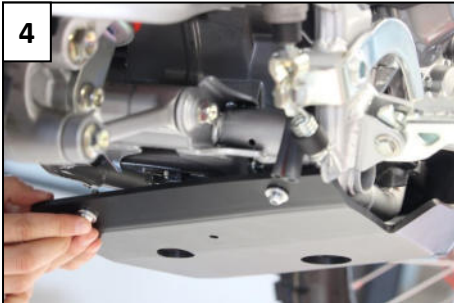

- 2 NE01-01-019 - TBHC 6x40mm
- 2 NE01-01-008 - TBHC 6x25mm
- 4 NE10-01-004 - Alloy spacers
- 2 NE05-01-003 - Plastic spacers 8mm
- 1 NE04-01-194 - Red sticker

**AX1607**  
HONDA CRF300L  
SKID PLATE 6mm

**TUTORIAL VIDEO :**  
Scan with your Iphone Camera OR  
Use « QR Code Reader » app' for Android's

- 2 NE01-01-019 - TBHC 6x40mm
- 2 NE01-01-008 - TBHC 6x25mm
- 4 NE10-01-004 - Alloy spacers
- 2 NE05-01-003 - Plastic spacers 8mm
- 1 NE04-01-194 - Red sticker