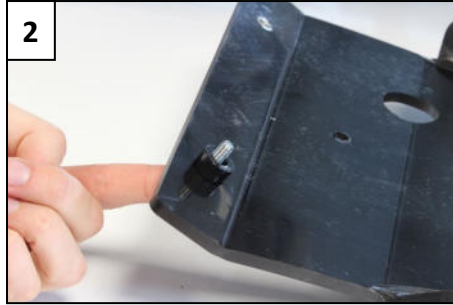

- 2 NE01-01-019 - TBHC 6x40mm
- 2 NE01-01-008 - TBHC 6x25mm
- 4 NE10-01-004 - Alloy spacers
- 2 NE05-01-003 - Plastic spacers 8mm
- 1 NE04-01-194 - Red sticker

**AX1607**  
HONDA CRF300L  
SKID PLATE 6mm

**TUTORIAL VIDEO :**  
Scan with your Iphone Camera OR  
Use « QR Code Reader » app' for Android's

- 2 NE01-01-019 - TBHC 6x40mm
- 2 NE01-01-008 - TBHC 6x25mm
- 4 NE10-01-004 - Alloy spacers
- 2 NE05-01-003 - Plastic spacers 8mm
- 1 NE04-01-194 - Red sticker

**AX1607**  
HONDA CRF300L  
SKID PLATE 6mm

**TUTORIAL VIDEO :**  
Scan with your Iphone Camera OR  
Use « QR Code Reader » app' for Android's