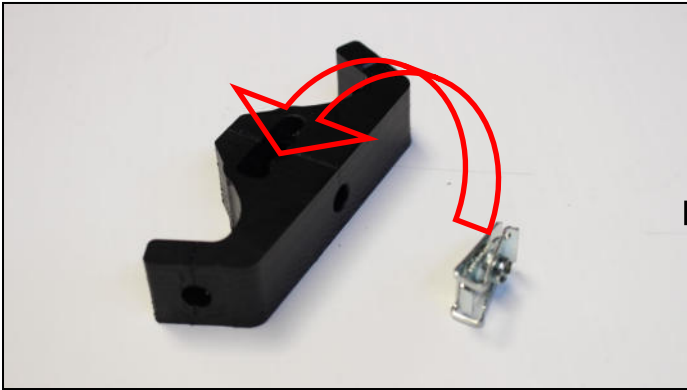

- 1 PM01-04-180 - Front bracket
- 1 PM01-07-039 - Rear plastic part
- 1 NE01-11-001 - Screws 6x25mm
- 1 NE01-10-001 - Thf 6x30mm
- 1 NE10-01-004 - Alloy spacers
- 1 NE01-04-002 - Clamped bolt
- 2 NE01-01-009 - Tbhc 6x20mm
- 4 NE01-03-001 - R.M6
- 2 NE01-04-003 - Em6f
- 2 NE01-02-002 - Tfhc 6x20mm
- 1 NE04-01-192 - Sticker

AX1589

GASGAS MC250F/EX250F/
EX350F
Skid Plate

Tbhc 6x20mm - R.M6

Screw 6x25mm

Thf 6x30mm