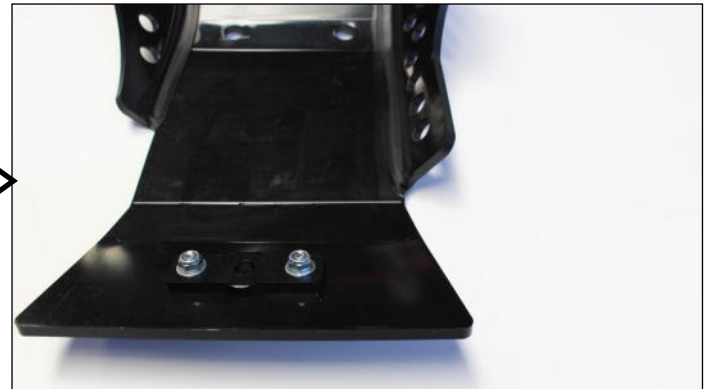

- 1 PM01-04-180 - Front bracket
- 1 PM01-07-039 - Rear plastic part
- 1 NE01-11-001 - Screws 6x25mm
- 1 NE01-10-001 - Thf 6x30mm
- 1 NE10-01-004 - Alloy spacers
- 1 NE01-04-002 - Clamped bolt
- 2 NE01-01-009 - Tbhc 6x20mm
- 4 NE01-03-001 - R.M6
- 2 NE01-04-003 - Em6f
- 2 NE01-02-002 - Tfhc 6x20mm
- 1 NE04-01-192 - Sticker

AX1589

GASGAS MC250F/EX250F/
EX350F
Skid Plate

Tbhc 6x20mm - R.M6

Screw 6x25mm

Thf 6x30mm