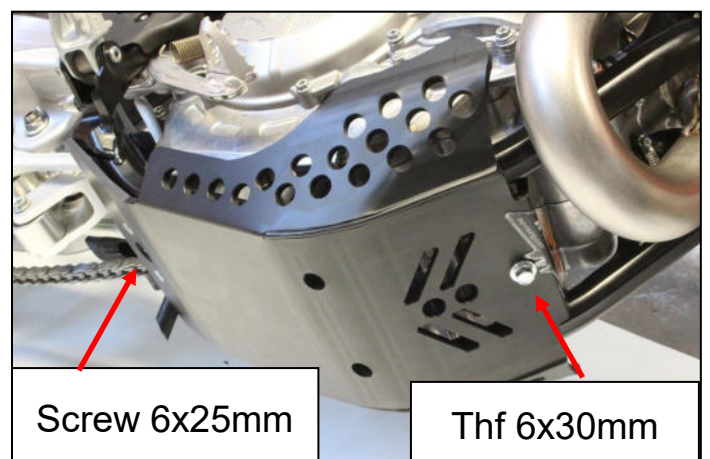

- 1 PM01-04-180 - Front bracket
- 1 PM01-07-039 - Rear plastic part
- 1 NE01-11-001 - Screws 6x25mm
- 1 NE01-10-001 - Thf 6x30mm
- 1 NE10-01-004 - Alloy spacers
- 1 NE01-04-002 - Clamped bolt
- 2 NE01-01-009 - Tbhc 6x20mm
- 4 NE01-03-001 - R.M6
- 2 NE01-04-003 - Em6f
- 2 NE01-02-002 - Tfhc 6x20mm
- 1 NE04-01-192 - Sticker

AX1589

GASGAS MC250F/EX250F/
EX350F
Skid Plate

Tbhc 6x20mm - R.M6

Screw 6x25mm

Thf 6x30mm