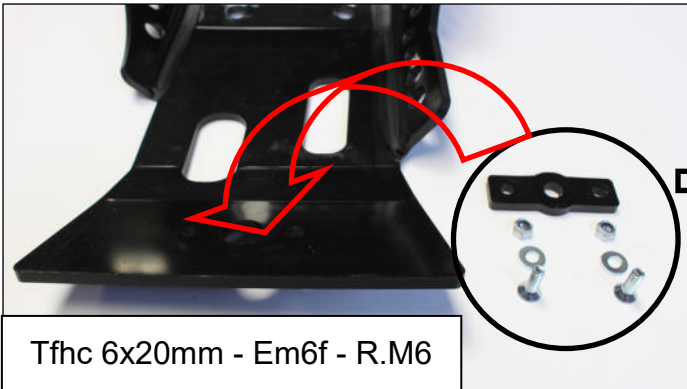

- 1 PM01-04-180 - Front bracket
- 1 PM01-07-039 - Rear plastic part
- 1 NE01-11-001 - Screws 6x25mm
- 1 NE01-10-001 - Thf 6x30mm
- 1 NE10-01-004 - Alloy spacers
- 1 NE01-04-002 - Clamped bolt
- 2 NE01-01-009 - Tbhc 6x20mm
- 4 NE01-03-001 - R.M6
- 2 NE01-04-003 - Em6f
- 2 NE01-02-002 - Tfhc 6x20mm
- 1 NE04-01-192 - Sticker

AX1589

GASGAS MC250F/EX250F/
EX350F
Skid Plate

Tbhc 6x20mm - R.M6

Screw 6x25mm

Thf 6x30mm