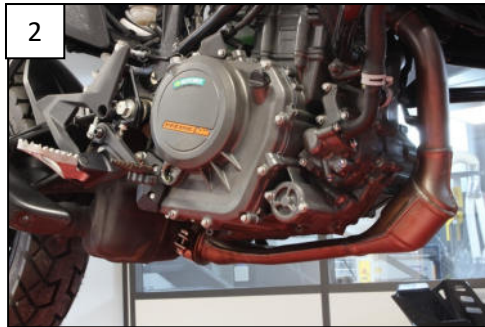

4xTfhc 6x30mm | 4x M6 washers |
4x Em6f