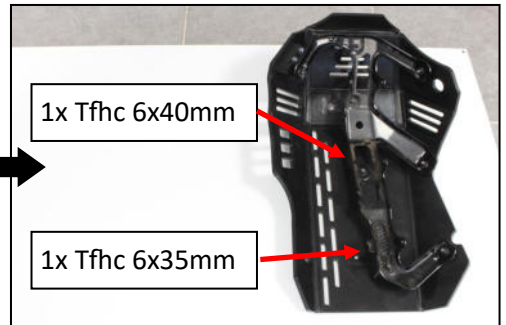

4xTfhc 6x30mm | 4x M6 washers |
4x Em6f

1x Tfhc 6x40mm

1x Tfhc 6x35mm