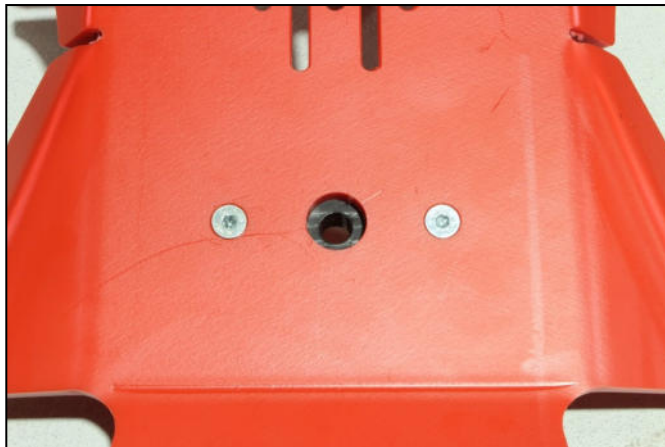

AX1555

Xtrem Skid Plate
BETA 350/430/480/500RR

- 1 PM01-05-011 - Plastic part 15mm
- 1 PM01-06-049 - Plastic N°30
- 1 NE01-04-002 - Clamped Bolts
- 2 NE01-02-004 - Tfhc 6x30mm
- 1 NE01-06-028 - Th 6x35mm
- 2 NE01-02-003 - Tfhc 6x25mm
- 4 NE01-04-003 - Em6f
- 1 NE10-01-004 - Alloy spacer
- 4 NE01-03-001 - R.M6
- 2 NE01-11-001 - Screws 6x25mm
- 1 NE04-01-179 - Sticker

Tfhc 6x30
+
R.M6
+
Em6f

Alloy
spacer

Th 6x35

Screw 6x25mm

Tfhc 6x25mm

+
R.M6
+
Em6f