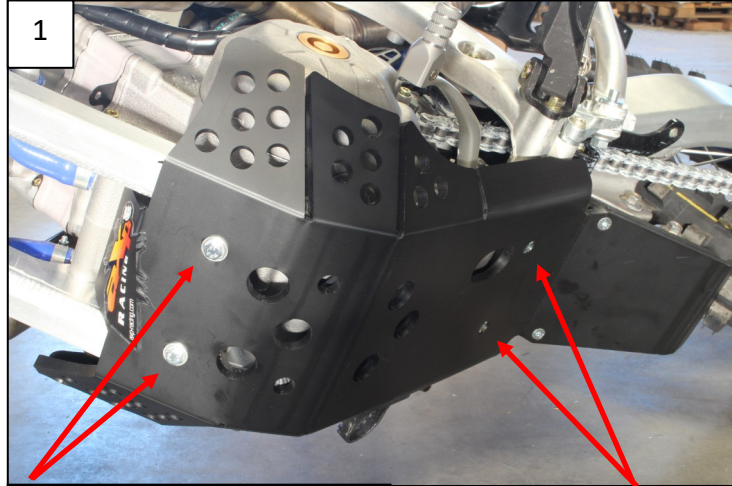

AX1540
TM 250-300Fi
Xtrem Skid Plate 8mm

1
Th 6x35mm + Alloy spacers

Tfhc 6x35mm