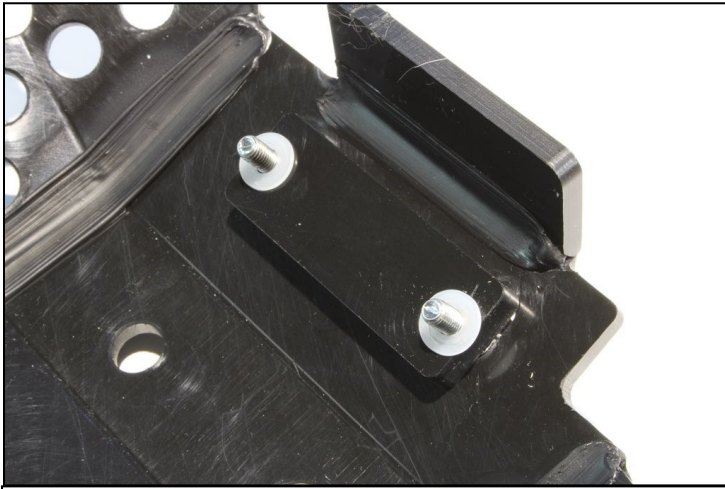

- 1 PM01-09-014 - Front plastic spacer
- 2 NE10-01-004 - Alloy spacers
- 2 NE01-06-028 - Th 6x35mm
- 2 NE01-03-003 - Clipped rings
- 2 NE01-02-005 - Tfhc 6x35mm
- 2 NE01-02-003 - Tfhc 6x25mm
- 2 NE01-03-001 - M6 Ring
- 2 NE01-04-003 - Em6f
- 1 PM01-06-045 - Plastic plate N°26

**AX1539**  
 TM250-300  
 Xtrem Skid Plate 8mm

VIDEO ON  

  
[www.axp-racing.com](http://www.axp-racing.com)

Front Plastic spacer + Clipped rings

Th 6x35mm + Alloy spacers

Tfhc 6x35mm

Th 6x35mm

Tfhc 6x35mm + M6 Rings + Em6f

Drain hole  
 Trou de vidange