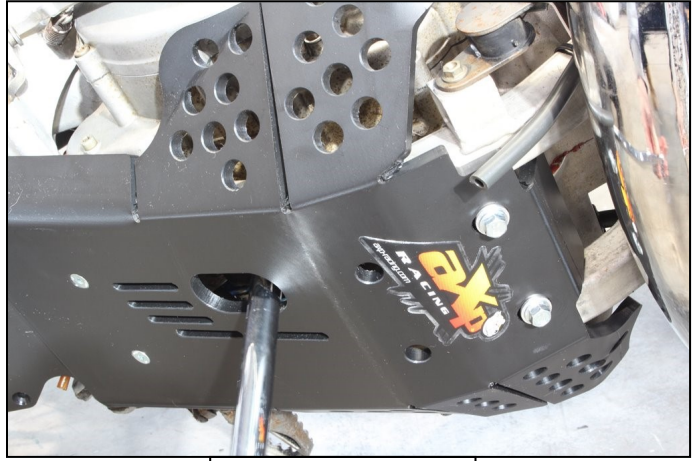

**AX1539**  
 TM250-300  
 Xtrem Skid Plate 8mm

VIDEO ON  

  
[www.axp-racing.com](http://www.axp-racing.com)

Front Plastic spacer + Clipped rings

Th 6x35mm + Alloy spacers

Tfhc 6x35mm

Th 6x35mm

Tfhc 6x35mm + M6 Rings + Em6f