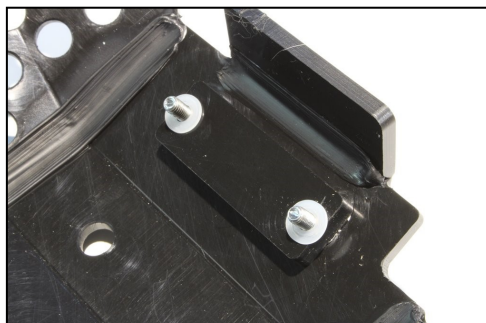

AX1533
 TM250-300
 Skid Plate 6mm

- 1 PM01-09-012 - Front plastic spacer
- 2 NE10-01-004 - Alloy spacers
- 2 NE01-10-001 - Thf 6x30mm
- 2 NE01-03-003 - Clipped rings
- 2 NE01-02-004 - Tfhc 6x30mm

Front Plastic spacer + Clipped rings

Thf 6x30mm + Alloy spacers

Tfhc 6x30mm

Thf 6x30mm

AX1533
 TM250-300
 Skid Plate 6mm

- 1 PM01-09-012 - Front plastic spacer
- 2 NE10-01-004 - Alloy spacers
- 2 NE01-10-001 - Thf 6x30mm
- 2 NE01-03-003 - Clipped rings
- 2 NE01-02-004 - Tfhc 6x30mm

Front Plastic spacer + Clipped rings

Thf 6x30mm + Alloy spacers

Tfhc 6x30mm

Thf 6x30mm