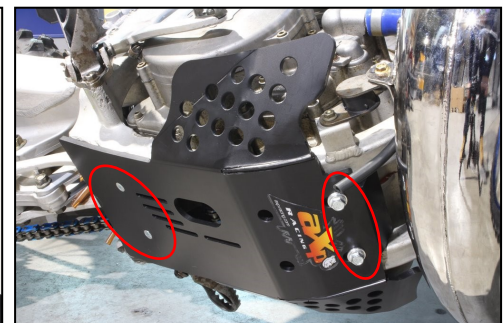

Thf 6x30mm

Tfhc 6x30mm