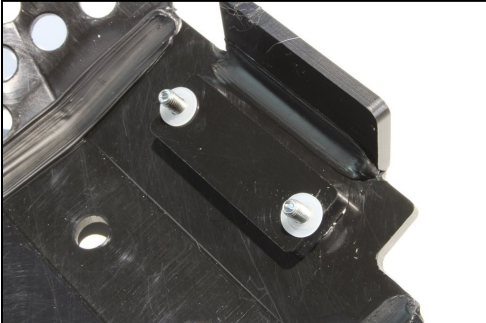

AX1533
 TM250-300
 Skid Plate 6mm

- 1 PM01-09-012 - Front plastic spacer
- 2 NE10-01-004 - Alloy spacers
- 2 NE01-10-001 - Thf 6x30mm
- 2 NE01-03-003 - Clipped rings
- 2 NE01-02-004 - Tfhc 6x30mm

Front Plastic spacer + Clipped rings

Thf 6x30mm + Alloy spacers

Tfhc 6x30mm

Thf 6x30mm

AX1533
 TM250-300
 Skid Plate 6mm

- 1 PM01-09-012 - Front plastic spacer
- 2 NE10-01-004 - Alloy spacers
- 2 NE01-10-001 - Thf 6x30mm
- 2 NE01-03-003 - Clipped rings
- 2 NE01-02-004 - Tfhc 6x30mm

Front Plastic spacer + Clipped rings

Thf 6x30mm + Alloy spacers

Tfhc 6x30mm

Thf 6x30mm