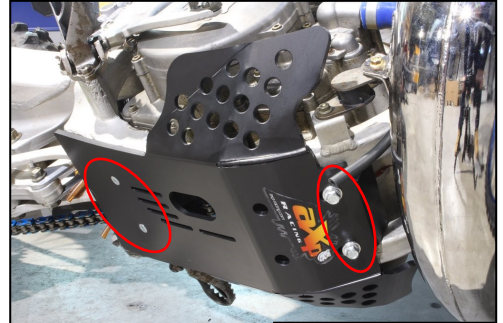

AX1533
 TM250-300
 Skid Plate 6mm

- 1 PM01-09-012 - Front plastic spacer
- 2 NE10-01-004 - Alloy spacers
- 2 NE01-10-001 - Thf 6x30mm
- 2 NE01-03-003 - Clipped rings
- 2 NE01-02-004 - Tfhc 6x30mm

Front Plastic spacer + Clipped rings

Thf 6x30mm + Alloy spacers

Tfhc 6x30mm

Thf 6x30mm

AX1533
 TM250-300
 Skid Plate 6mm

- 1 PM01-09-012 - Front plastic spacer
- 2 NE10-01-004 - Alloy spacers
- 2 NE01-10-001 - Thf 6x30mm
- 2 NE01-03-003 - Clipped rings
- 2 NE01-02-004 - Tfhc 6x30mm