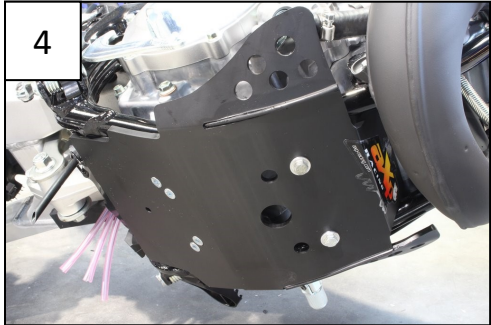

- 2 NE10-01-004 - Alu spacers
- 2 NE01-04-002 - Clamped Bolt
- 4 NE01-03-001 - Ring M6
- 4 NE01-04-003 - Em6f
- 2 PM01-04-176 - Rear mounts
- 4 NE01-02-003 - Tfhc 6x25mm
- 1 PM02-01-037 - Metal bracker
- 2 NE01-06-026 - Th 6x25mm

**AX1519**

Yamaha YZ85  
Skid Plate

- 2 NE10-01-004 - Alu spacers
- 2 NE01-04-002 - Clamped Bolt
- 4 NE01-03-001 - Ring M6
- 4 NE01-04-003 - Em6f
- 2 PM01-04-176 - Rear mounts
- 4 NE01-02-003 - Tfhc 6x25mm
- 1 PM02-01-037 - Metal bracker
- 2 NE01-06-026 - Th 6x25mm