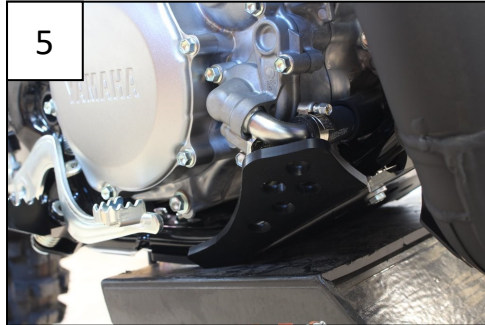

- 2 NE10-01-004 - Alu spacers
- 2 NE01-04-002 - Clamped Bolt
- 4 NE01-03-001 - Ring M6
- 4 NE01-04-003 - Em6f
- 2 PM01-04-174 - Rear mounts
- 4 NE01-02-004 - Tfhc 6x30mm
- 1 PM02-01-037 - Metal bracker
- 2 NE01-06-026 - Th 6x25mm

**AX1518**

Yamaha YZ65  
Skid Plate

- 2 NE10-01-004 - Alu spacers
- 2 NE01-04-002 - Clamped Bolt
- 4 NE01-03-001 - Ring M6
- 4 NE01-04-003 - Em6f
- 2 PM01-04-174 - Rear mounts
- 4 NE01-02-004 - Tfhc 6x30mm
- 1 PM02-01-037 - Metal bracker
- 2 NE01-06-026 - Th 6x25mm