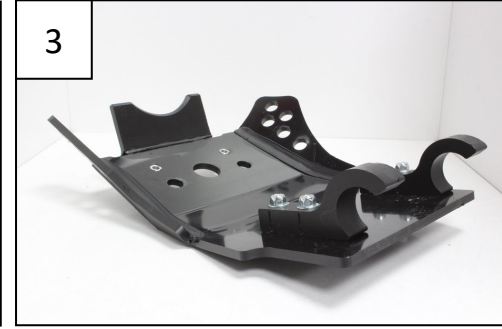

- 2 NE10-01-004 - Alu spacers
- 2 NE01-04-002 - Clamped Bolt
- 4 NE01-03-001 - Ring M6
- 4 NE01-04-003 - Em6f
- 2 PM01-04-174 - Rear mounts
- 4 NE01-02-004 - Tfhc 6x30mm
- 1 PM02-01-037 - Metal bracker
- 2 NE01-06-026 - Th 6x25mm

**AX1518**

Yamaha YZ65  
Skid Plate

- 2 NE10-01-004 - Alu spacers
- 2 NE01-04-002 - Clamped Bolt
- 4 NE01-03-001 - Ring M6
- 4 NE01-04-003 - Em6f
- 2 PM01-04-174 - Rear mounts
- 4 NE01-02-004 - Tfhc 6x30mm
- 1 PM02-01-037 - Metal bracker
- 2 NE01-06-026 - Th 6x25mm