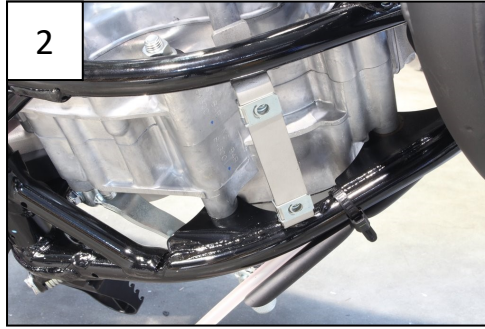

- 2 NE10-01-004 - Alu spacers
- 2 NE01-04-002 - Clamped Bolt
- 4 NE01-03-001 - Ring M6
- 4 NE01-04-003 - Em6f
- 2 PM01-04-174 - Rear mounts
- 4 NE01-02-004 - Tfhc 6x30mm
- 1 PM02-01-037 - Metal bracker
- 2 NE01-06-026 - Th 6x25mm

**AX1518**

Yamaha YZ65  
Skid Plate

- 2 NE10-01-004 - Alu spacers
- 2 NE01-04-002 - Clamped Bolt
- 4 NE01-03-001 - Ring M6
- 4 NE01-04-003 - Em6f
- 2 PM01-04-174 - Rear mounts
- 4 NE01-02-004 - Tfhc 6x30mm
- 1 PM02-01-037 - Metal bracker
- 2 NE01-06-026 - Th 6x25mm