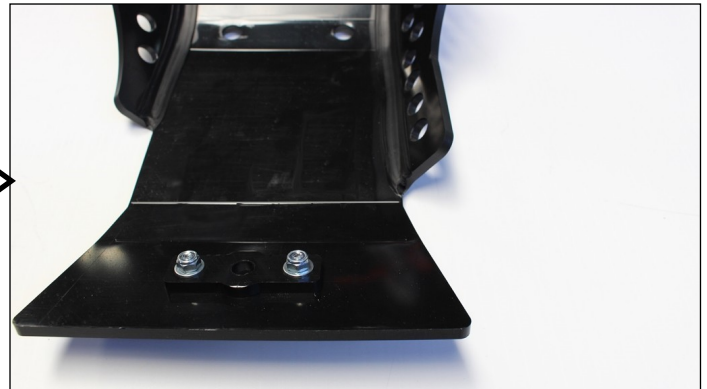

AX1500

'19 KTM 450SXF/XCF

Skid Plate / Sabot

Vidéo available on **YOUTUBE**

Tfhc 6x20mm - Em6f - R.M6

Tbhc 6x20mm - R.M6

TH 6x25mm

Thf 6x30mm