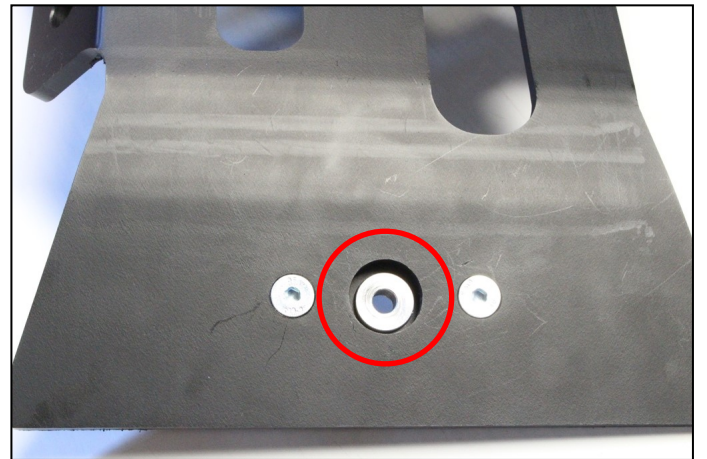

AX1500

'19 KTM 450SXF/XCF

Skid Plate / Sabot

Vidéo available on **YOUTUBE**

Tfhc 6x20mm - Em6f - R.M6

Tbhc 6x20mm - R.M6

TH 6x25mm

Thf 6x30mm