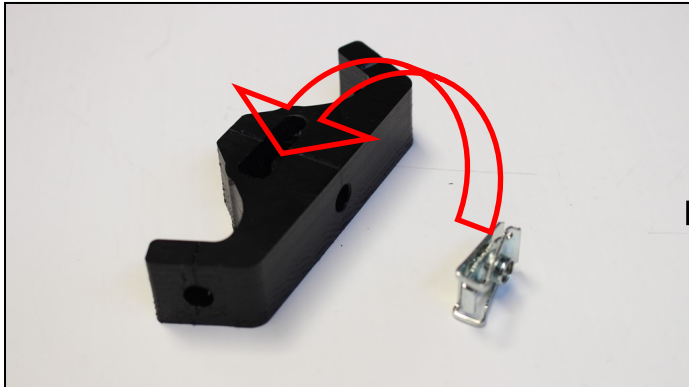

- 1 PM01-04-179 - Front bracket
- 1 PM01-07-039 - Rear plastic part
- 1 NE01-06-026 - Th 6x25mm
- 1 NE01-10-001 - Thf 6x30mm
- 2 NE10-01-004 - Alloy spacers
- 1 NE01-04-002 - Clamped bolt
- 2 NE01-01-009 - Tbhc 6x20mm
- 4 NE01-03-001 - R.M6
- 2 NE01-04-003 - Em6f
- 2 NE01-02-002 - Tfhc 6x20mm
- 1 NE04-01-159 - Sticker KTM
- 1 NE04-01-161 - Sticker HVA

AX1500

'19 KTM 450SXF/XCF

Skid Plate / Sabot

Vidéo available on **YOUTUBE**

Tfhc 6x20mm - Em6f - R.M6

Tbhc 6x20mm - R.M6

TH 6x25mm

Thf 6x30mm