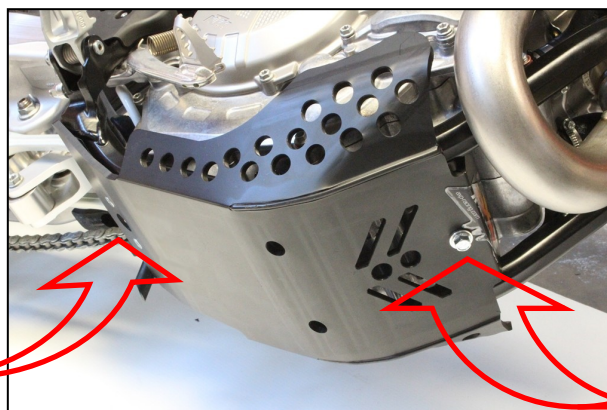

AX1500

'19 KTM 450SXF/XCF

Skid Plate / Sabot

Vidéo available on **YOUTUBE**

Tfhc 6x20mm - Em6f - R.M6

Tbhc 6x20mm - R.M6

TH 6x25mm

Thf 6x30mm