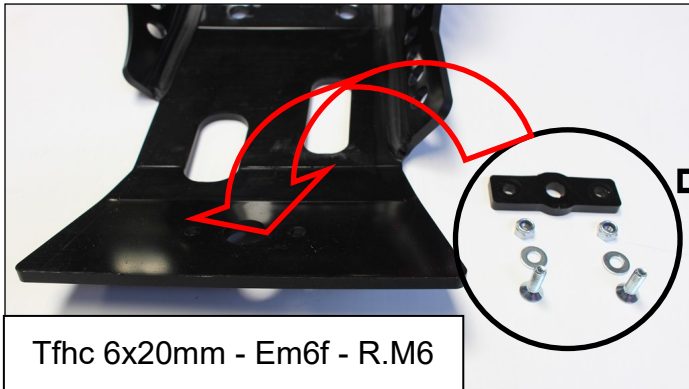

- 1 PM01-04-179 - Front bracket
- 1 PM01-07-039 - Rear plastic part
- 1 NE01-06-026 - Th 6x25mm
- 1 NE01-10-001 - Thf 6x30mm
- 2 NE10-01-004 - Alloy spacers
- 1 NE01-04-002 - Clamped bolt
- 2 NE01-01-009 - Tbhc 6x20mm
- 4 NE01-03-001 - R.M6
- 2 NE01-04-003 - Em6f
- 2 NE01-02-002 - Tfhc 6x20mm
- 1 NE04-01-159 - Sticker KTM
- 1 NE04-01-161 - Sticker HVA

AX1500

'19 KTM 450SXF/XCF

Skid Plate / Sabot

Vidéo available on **YOUTUBE**

Tfhc 6x20mm - Em6f - R.M6

Tbhc 6x20mm - R.M6

TH 6x25mm

Thf 6x30mm