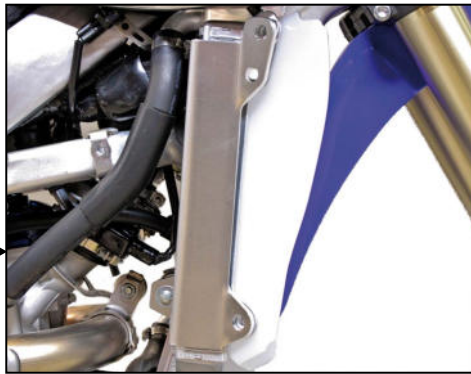

AX1496

Yamaha YZ450YZ450FX
Yamaha YZ250F
Radiator Guards

Hardware :

4 NE01-01-008 - Tbhc 6x25mm
4 NE01-03-006 - R.M6 Large

Original screw

Original screw

Tbhc 6x20mm

AX1496