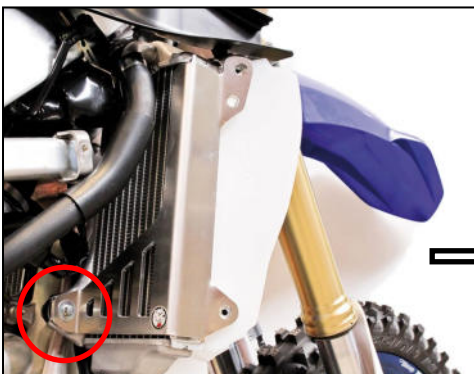

Hardware :

4 NE01-01-008 - Tbhc 6x25mm
4 NE01-03-006 - R.M6 Large

Original screw