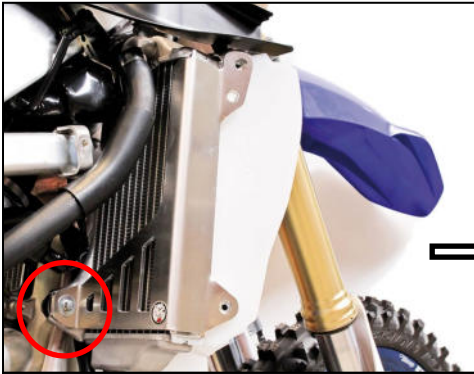

AX1496

Yamaha YZ450YZ450FX
Yamaha YZ250F
Radiator Guards

Hardware :

4 NE01-01-008 - Tbhc 6x25mm
4 NE01-03-006 - R.M6 Large

Original screw

Original screw

Tbhc 6x20mm

AX1496