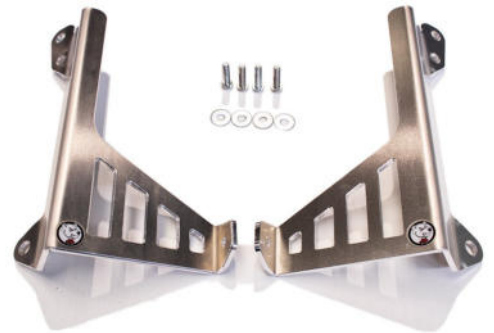

AX1496

Yamaha YZ450YZ450FX
Yamaha YZ250F
Radiator Guards

Hardware :

4 NE01-01-008 - Tbhc 6x25mm
4 NE01-03-006 - R.M6 Large

Original screw

Original screw

Tbhc 6x20mm

AX1496

Yamaha YZ450YZ450FX
Yamaha YZ250F
Radiator Guards

Hardware :

4 NE01-01-008 - Tbhc 6x25mm
4 NE01-03-006 - R.M6 Large

Original screw

Original screw

Tbhc 6x20mm