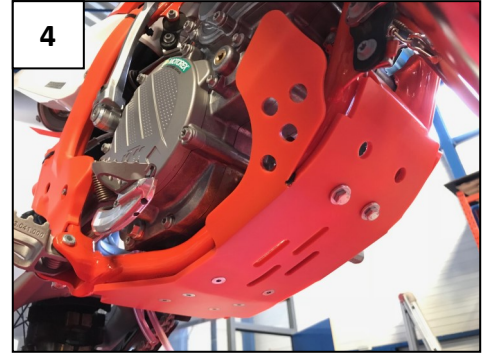

1

2

3

4

AX1486

Skid plate 6mm
KTM 85SX Orange

- 2 NE01-11-001 Screws 6x25mm
- 2 NE01-04-002 Clamped bolt
- 6 NE01-02-004 Tfhc 6x30mm
- 6 NE01-03-001 Ring M6
- 6 NE01-04-003 Em6f
- 2 PM01-04-172 Plastic brackets
- 1 PM02-01-033 Metal bracket