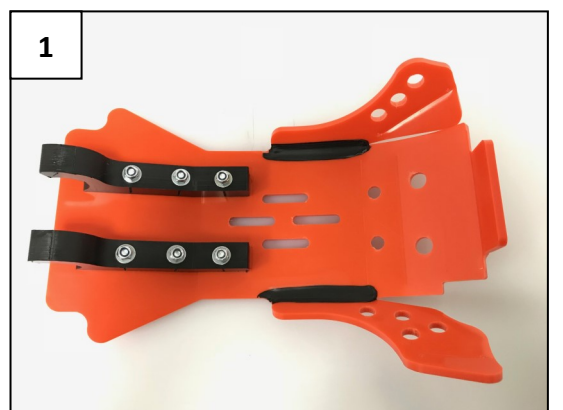

AX1486

Skid plate 6mm
KTM 85SX Orange

- 2 NE01-11-001 Screws 6x25mm
- 2 NE01-04-002 Clamped bolt
- 6 NE01-02-004 Tfhc 6x30mm
- 6 NE01-03-001 Ring M6
- 6 NE01-04-003 Em6f
- 2 PM01-04-172 Plastic brackets
- 1 PM02-01-033 Metal bracket

1