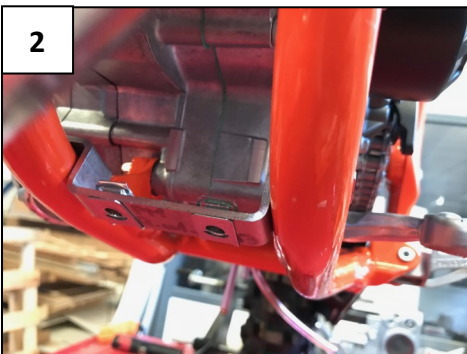

AX1486

Skid plate 6mm
KTM 85SX Orange

- 2 NE01-11-001 Screws 6x25mm
- 2 NE01-04-002 Clamped bolt
- 6 NE01-02-004 Tfhc 6x30mm
- 6 NE01-03-001 Ring M6
- 6 NE01-04-003 Em6f
- 2 PM01-04-172 Plastic brackets
- 1 PM02-01-033 Metal bracket

1

2

3

4

AX1486

Skid plate 6mm
KTM 85SX Orange

- 2 NE01-11-001 Screws 6x25mm
- 2 NE01-04-002 Clamped bolt
- 6 NE01-02-004 Tfhc 6x30mm
- 6 NE01-03-001 Ring M6
- 6 NE01-04-003 Em6f
- 2 PM01-04-172 Plastic brackets
- 1 PM02-01-033 Metal bracket

1

2

3

4