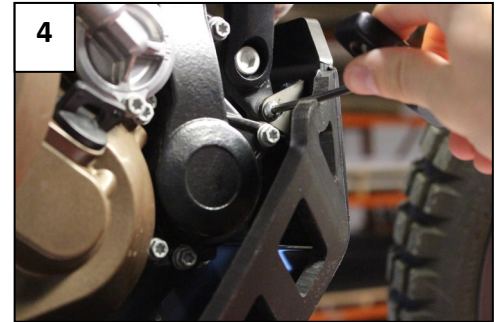

AX1472

HDPE SKID PLATE
HVA 701-KTM 690

VIDEO ON YouTube

- 2 PM02-03-011 Inox parts
- 2 PM01-04-164 Plastic brackets
- 1 NE04-01-146 Sticker HVA
- 1 NE04-01-147 Sticker KTM
- 4 NE01-02-002 Tfhc 6x20mm
- 11 NE01-04-003 Em6f
- 8 NE01-03-001 R.M6
- 4 NE01-02-003 Tfhc 6x25mm
- 2 NE01-02-004 Tfhc 6x30mm
- 1 NE01-06-003 Th6x30mm
- 2 NE01-01-001 Tbhc 6x16mm