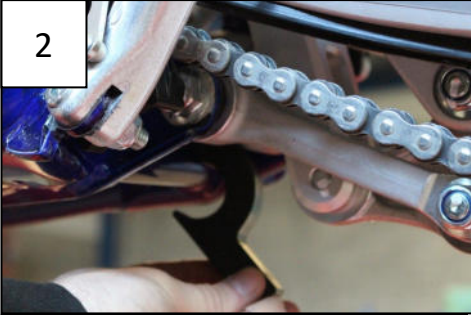

- 2 PM01-04-124
- 1 PM01-04-151
- 1 PM02-01-031 Inox Bracket
- 1 PM01-06-016 Plastic N°1
- 2 NE01-11-001 Screws 6x25mm
- 2 NE01-04-002 Clamped Bolt
- 7 NE01-03-001 Alu Ring M6
- 7 NE01-04-003 Em6f
- 4 NE01-02-005 Tfhc 6x35mm
- 3 NE01-02-003 Tfhc 6x25mm
- 1 NE04-01-129 Sticker

**AX1435**  
**Xtrem Blue Skid Plate**  
 SHERCO SER250F/300F

PM01-04-151

Clip and fit the skid plate to the rear tube

Install PM02-01-031 and fit the front of the skid plate

- 2 PM01-04-124
- 1 PM01-04-151
- 1 PM02-01-031 Inox Bracket
- 1 PM01-06-016 Plastic N°1
- 2 NE01-11-001 Screws 6x25mm
- 2 NE01-04-002 Clamped Bolt
- 7 NE01-03-001 Alu Ring M6
- 7 NE01-04-003 Em6f
- 4 NE01-02-005 Tfhc 6x35mm
- 3 NE01-02-003 Tfhc 6x25mm
- 1 NE04-01-129 Sticker

**AX1435**  
**Xtrem Blue Skid Plate**  
 SHERCO SER250F/300F

PM01-04-151

Clip and fit the skid plate to the rear tube

Install PM02-01-031 and fit the front of the skid plate