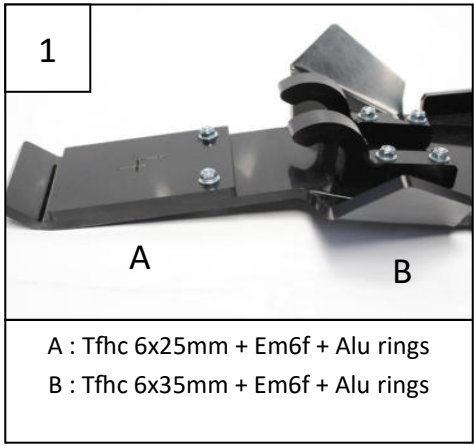

- 2 PM01-04-124
- 1 PM01-04-151
- 1 PM02-01-031 Inox Bracket
- 1 PM01-06-016 Plastic N°1
- 2 NE01-11-001 Screws 6x25mm
- 2 NE01-04-002 Clamped Bolt
- 7 NE01-03-001 Alu Ring M6
- 7 NE01-04-003 Em6f
- 4 NE01-02-005 Tfhc 6x35mm
- 3 NE01-02-003 Tfhc 6x25mm
- 1 NE04-01-129 Sticker

**AX1435**  
**Xtrem Blue Skid Plate**  
 SHERCO SER250F/300F

PM01-04-151

Clip and fit the skid plate to the rear tube

Install PM02-01-031 and fit the front of the skid plate

- 2 PM01-04-124
- 1 PM01-04-151
- 1 PM02-01-031 Inox Bracket
- 1 PM01-06-016 Plastic N°1
- 2 NE01-11-001 Screws 6x25mm
- 2 NE01-04-002 Clamped Bolt
- 7 NE01-03-001 Alu Ring M6
- 7 NE01-04-003 Em6f
- 4 NE01-02-005 Tfhc 6x35mm
- 3 NE01-02-003 Tfhc 6x25mm
- 1 NE04-01-129 Sticker

**AX1435**  
**Xtrem Blue Skid Plate**  
 SHERCO SER250F/300F

PM01-04-151

Clip and fit the skid plate to the rear tube

Install PM02-01-031 and fit the front of the skid plate