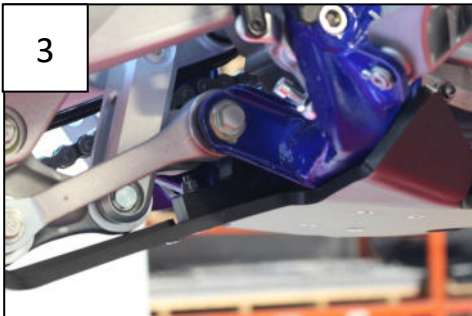

**AX1435**  
**Xtrem Blue Skid Plate**  
 SHERCO SER250F/300F

PM01-04-151

Clip and fit the skid plate to the rear tube

Install PM02-01-031 and fit the front of the skid plate

- 2 PM01-04-124
- 1 PM01-04-151
- 1 PM02-01-031 Inox Bracket
- 1 PM01-06-016 Plastic N°1
- 2 NE01-11-001 Screws 6x25mm
- 2 NE01-04-002 Clamped Bolt
- 7 NE01-03-001 Alu Ring M6
- 7 NE01-04-003 Em6f
- 4 NE01-02-005 Tfhc 6x35mm
- 3 NE01-02-003 Tfhc 6x25mm
- 1 NE04-01-129 Sticker

**AX1435**  
**Xtrem Blue Skid Plate**  
 SHERCO SER250F/300F

PM01-04-151

Clip and fit the skid plate to the rear tube

Install PM02-01-031 and fit the front of the skid plate