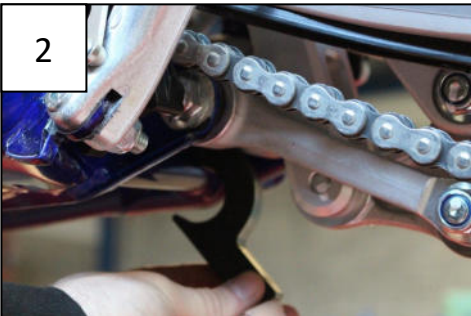

**AX1435**  
**Xtrem Blue Skid Plate**  
 SHERCO SER250F/300F

PM01-04-151

Clip and fit the skid plate to the rear tube

Install PM02-01-031 and fit the front of the skid plate

- 2 PM01-04-124
- 1 PM01-04-151
- 1 PM02-01-031 Inox Bracket
- 1 PM01-06-016 Plastic N°1
- 2 NE01-11-001 Screws 6x25mm
- 2 NE01-04-002 Clamped Bolt
- 7 NE01-03-001 Alu Ring M6
- 7 NE01-04-003 Em6f
- 4 NE01-02-005 Tfhc 6x35mm
- 3 NE01-02-003 Tfhc 6x25mm
- 1 NE04-01-129 Sticker

**AX1435**  
**Xtrem Blue Skid Plate**  
 SHERCO SER250F/300F

PM01-04-151

Clip and fit the skid plate to the rear tube

Install PM02-01-031 and fit the front of the skid plate