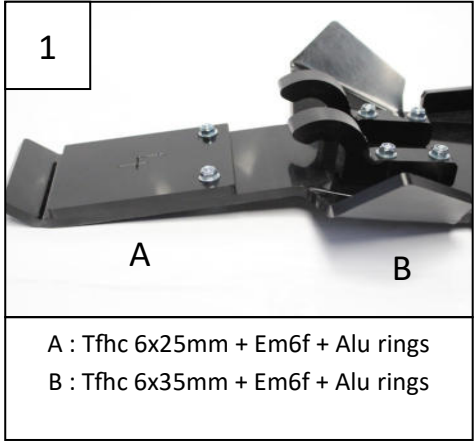

- 2 PM01-04-124
- 1 PM01-04-151
- 1 PM02-01-031 Inox Bracket
- 1 PM01-06-016 Plastic N°1
- 2 NE01-11-001 Screws 6x25mm
- 2 NE01-04-002 Clamped Bolt
- 7 NE01-03-001 Alu Ring M6
- 7 NE01-04-003 Em6f
- 4 NE01-02-005 Tfhc 6x35mm
- 3 NE01-02-003 Tfhc 6x25mm
- 1 NE04-01-129 Sticker

**AX1435**  
**Xtrem Blue Skid Plate**  
 SHERCO SER250F/300F

PM01-04-151

Clip and fit the skid plate to the rear tube

Install PM02-01-031 and fit the front of the skid plate

- 2 PM01-04-124
- 1 PM01-04-151
- 1 PM02-01-031 Inox Bracket
- 1 PM01-06-016 Plastic N°1
- 2 NE01-11-001 Screws 6x25mm
- 2 NE01-04-002 Clamped Bolt
- 7 NE01-03-001 Alu Ring M6
- 7 NE01-04-003 Em6f
- 4 NE01-02-005 Tfhc 6x35mm
- 3 NE01-02-003 Tfhc 6x25mm
- 1 NE04-01-129 Sticker

**AX1435**  
**Xtrem Blue Skid Plate**  
 SHERCO SER250F/300F

PM01-04-151

Clip and fit the skid plate to the rear tube

Install PM02-01-031 and fit the front of the skid plate