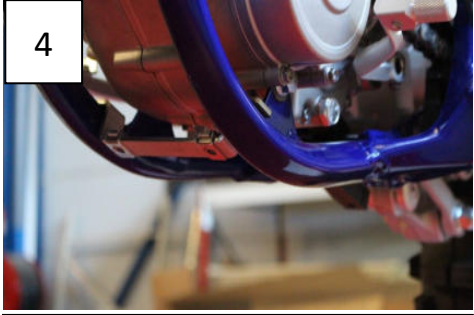

**AX1435**  
**Xtrem Blue Skid Plate**  
 SHERCO SER250F/300F

PM01-04-151

Clip and fit the skid plate to the rear tube

Install PM02-01-031 and fit the front of the skid plate

- 2 PM01-04-124
- 1 PM01-04-151
- 1 PM02-01-031 Inox Bracket
- 1 PM01-06-016 Plastic N°1
- 2 NE01-11-001 Screws 6x25mm
- 2 NE01-04-002 Clamped Bolt
- 7 NE01-03-001 Alu Ring M6
- 7 NE01-04-003 Em6f
- 4 NE01-02-005 Tfhc 6x35mm
- 3 NE01-02-003 Tfhc 6x25mm
- 1 NE04-01-129 Sticker

**AX1435**  
**Xtrem Blue Skid Plate**  
 SHERCO SER250F/300F

PM01-04-151

Clip and fit the skid plate to the rear tube

Install PM02-01-031 and fit the front of the skid plate