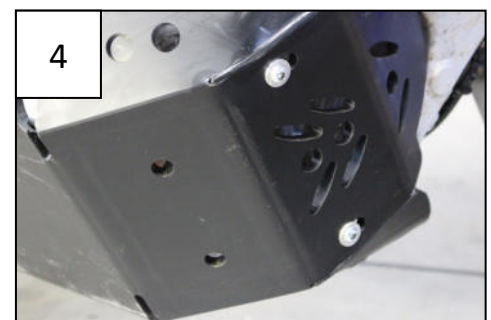

Alu spacers + Tbhç 6x16mm