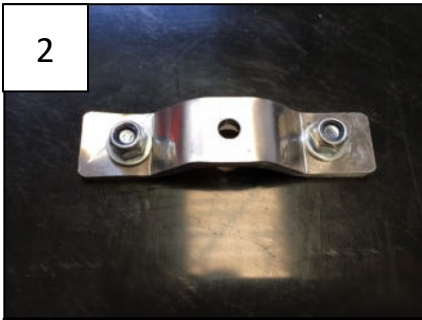

**AX1427**

Xtrem Skid Plate  
YAMAHA WRF250-YZ250FX  
YAMAHA WRF450-YZ450FX

- 3 NE01-01-001 Tbhç 6x16mm
- 2 NE01-02-002 Tfhç 6x20mm
- 2 NE01-02-003 Tfhç 6x25mm
- 2 NE10-01-004 Alu spacers
- 4 NE01-03-001 Alu ring
- 4 NE01-04-003 Em6f
- 1 PM01-06-020 Plastic N°5
- 1 PM03-04-022 Alu part
- 1 NE04-01-135 Sticker

Tfhç 6x25mm + Em6f + Alu rings

Tfhç 6x20mm + Em6f + Alu rings

Tbhç 6x16mm

Alu spacers + Tbhç 6x16mm

**AX1427**

Xtrem Skid Plate  
YAMAHA WRF250-YZ250FX  
YAMAHA WRF450-YZ450FX

- 3 NE01-01-001 Tbhç 6x16mm
- 2 NE01-02-002 Tfhç 6x20mm
- 2 NE01-02-003 Tfhç 6x25mm
- 2 NE10-01-004 Alu spacers
- 4 NE01-03-001 Alu ring
- 4 NE01-04-003 Em6f
- 1 PM01-06-020 Plastic N°5
- 1 PM03-04-022 Alu part
- 1 NE04-01-135 Sticker