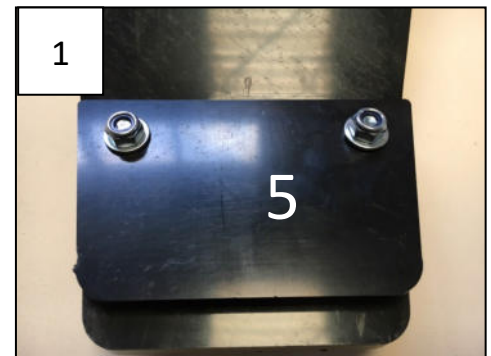

Tfhç 6x25mm + Em6f + Alu rings

Tfhç 6x20mm + Em6f + Alu rings

Tbhç 6x16mm

Alu spacers + Tbhç 6x16mm

**AX1427**

Xtrem Skid Plate  
YAMAHA WRF250-YZ250FX  
YAMAHA WRF450-YZ450FX

- 3 NE01-01-001 Tbhç 6x16mm
- 2 NE01-02-002 Tfhç 6x20mm
- 2 NE01-02-003 Tfhç 6x25mm
- 2 NE10-01-004 Alu spacers
- 4 NE01-03-001 Alu ring
- 4 NE01-04-003 Em6f
- 1 PM01-06-020 Plastic N°5
- 1 PM03-04-022 Alu part
- 1 NE04-01-135 Sticker