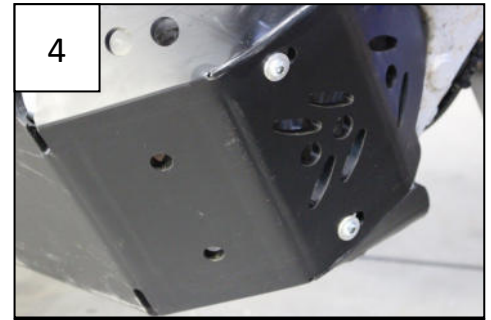

**AX1427**

Xtrem Skid Plate  
YAMAHA WRF250-YZ250FX  
YAMAHA WRF450-YZ450FX

- 3 NE01-01-001 Tbhç 6x16mm
- 2 NE01-02-002 Tfhç 6x20mm
- 2 NE01-02-003 Tfhç 6x25mm
- 2 NE10-01-004 Alu spacers
- 4 NE01-03-001 Alu ring
- 4 NE01-04-003 Em6f
- 1 PM01-06-020 Plastic N°5
- 1 PM03-04-022 Alu part
- 1 NE04-01-135 Sticker

Tfhç 6x25mm + Em6f + Alu rings

Tfhç 6x20mm + Em6f + Alu rings

Tbhç 6x16mm

Alu spacers + Tbhç 6x16mm

**AX1427**

Xtrem Skid Plate  
YAMAHA WRF250-YZ250FX  
YAMAHA WRF450-YZ450FX

- 3 NE01-01-001 Tbhç 6x16mm
- 2 NE01-02-002 Tfhç 6x20mm
- 2 NE01-02-003 Tfhç 6x25mm
- 2 NE10-01-004 Alu spacers
- 4 NE01-03-001 Alu ring
- 4 NE01-04-003 Em6f
- 1 PM01-06-020 Plastic N°5
- 1 PM03-04-022 Alu part
- 1 NE04-01-135 Sticker