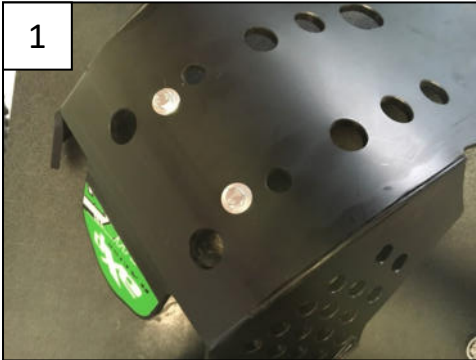

### AX1411

Skid Plate 6mm  
KAWASAKI KX250F

- 2 NE01-06-013 TH 6X40mm
- 2 NE01-02-002 TFHC 6X20mm
- 2 NE01-03-003 RM6 Plastic
- 1 PM01-04-066 Black plastic part
- 2 NE10-01-004 Aluminium spacers
- 1 NE04-01-126 Sticker