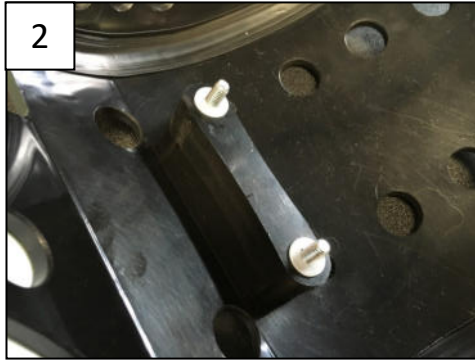

### AX1411

Skid Plate 6mm  
KAWASAKI KX250F

- 2 NE01-06-013 TH 6X40mm
- 2 NE01-02-002 TFHC 6X20mm
- 2 NE01-03-003 RM6 Plastic
- 1 PM01-04-066 Black plastic part
- 2 NE10-01-004 Aluminium spacers
- 1 NE04-01-126 Sticker