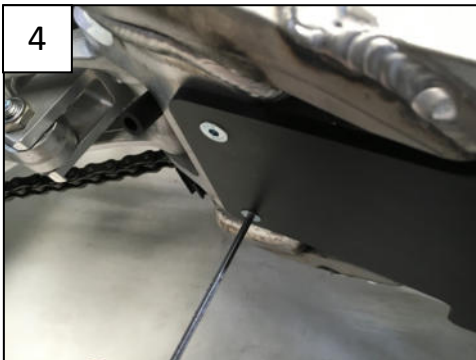

### AX1411

Skid Plate 6mm  
KAWASAKI KX250F

- 2 NE01-06-013 TH 6X40mm
- 2 NE01-02-002 TFHC 6X20mm
- 2 NE01-03-003 RM6 Plastic
- 1 PM01-04-066 Black plastic part
- 2 NE10-01-004 Aluminium spacers
- 1 NE04-01-126 Sticker