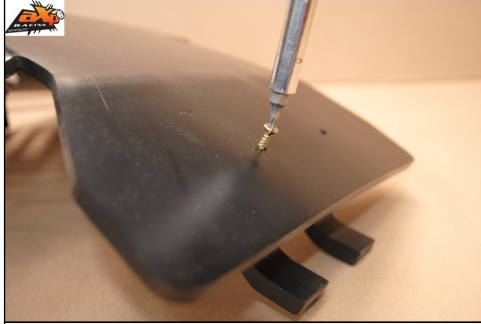

**AX1361**  
 KTM SXF 250-350 2016  
 Glide Plate

- 1 PM02-07-001
- 2 NE01-11-001 Screws 6x25mm
- 2 NE01-04-002
- 2 NE01-09-001
- 1 NE04-01-100

FOLLOW US ON

PM02-07-001 + NE01-04-002

NE01-09-001

NE01-11-001