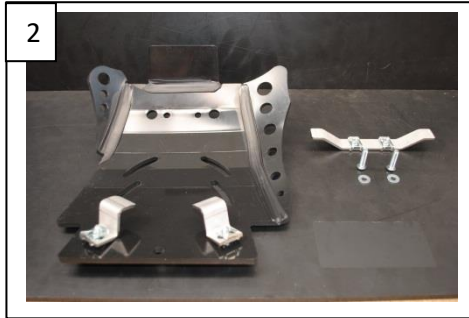

**REFERENCE: AX1042**

Skid Plate 6mm  
Yamaha YZ 85

- 1 PM02-01-010
- 2 NE07-02-002
- 2 NE01-01-008
- 2 NE01-02-003
- 4 NE01-04-002
- 2 NE01-03-001

1

2

3  
Place the mounting flange between  
frame and cases.  
Install the skid plate on the  
motorbike.