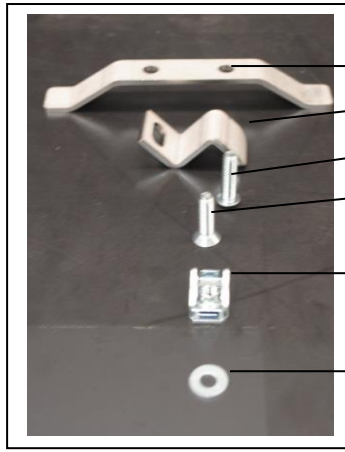

**REFERENCE: AX1042**

Skid Plate 6mm  
Yamaha YZ 85

- 1 PM02-01-010
- 2 NE07-02-002
- 2 NE01-01-008
- 2 NE01-02-003
- 4 NE01-04-002
- 2 NE01-03-001

1

2

3  
Place the mounting flange between  
frame and cases.  
Install the skid plate on the  
motorbike.