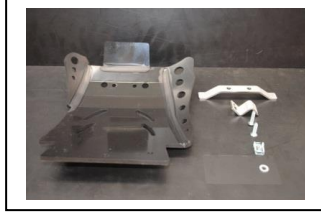

**REFERENCE: AX1042**

Skid Plate 6mm  
Yamaha YZ 85

- 1 PM02-01-010
- 2 NE07-02-002
- 2 NE01-01-008
- 2 NE01-02-003
- 4 NE01-04-002
- 2 NE01-03-001

1

2

3  
Place the mounting flange between  
frame and cases.  
Install the skid plate on the  
motorbike.