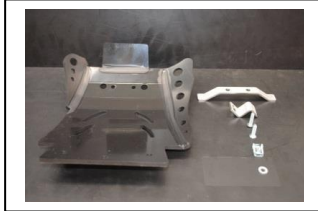

**REFERENCE: AX1042**

Skid Plate 6mm  
Yamaha YZ 85

- 1 PM02-01-010
- 2 NE07-02-002
- 2 NE01-01-008
- 2 NE01-02-003
- 4 NE01-04-002
- 2 NE01-03-001

1

2

3  
Place the mounting flange between  
frame and cases.  
Install the skid plate on the  
motorbike.