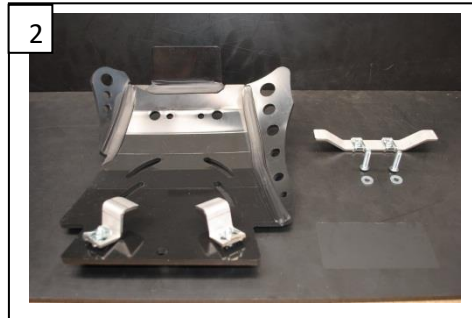

**REFERENCE: AX1042**

Skid Plate 6mm  
Yamaha YZ 85

- 1 PM02-01-010
- 2 NE07-02-002
- 2 NE01-01-008
- 2 NE01-02-003
- 4 NE01-04-002
- 2 NE01-03-001

1

2

3  
Place the mounting flange between  
frame and cases.  
Install the skid plate on the  
motorbike.