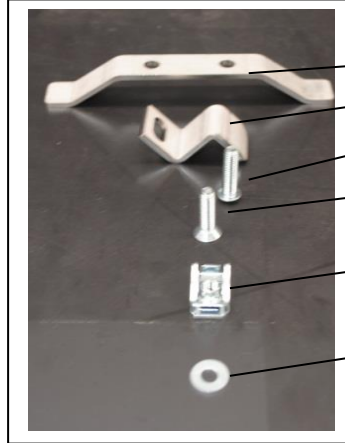

**REFERENCE: AX1042**

Skid Plate 6mm  
Yamaha YZ 85

- 1 PM02-01-010
- 2 NE07-02-002
- 2 NE01-01-008
- 2 NE01-02-003
- 4 NE01-04-002
- 2 NE01-03-001

1

2

3  
Place the mounting flange between  
frame and cases.  
Install the skid plate on the  
motorbike.