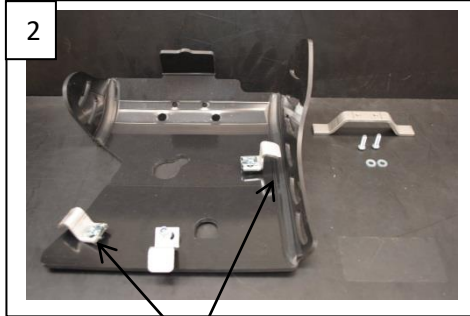

REFERENCE: AX 6085
GASGAS 250 00-08

- 1 PM02-07-012
- 2 NE01-01-009
- 3 NE01-02-003
- 4 NE01-04-002
- 1 NE01-04-003
- 3 NE01-03-001
- 2 NE07-02-008
- 1 NE07-02-001
- 1 NE04-01-009

3
Place the mounting flange between frame and cases.
Install the skid plate on the motorbike.

REFERENCE: AX6085
GAS GAS 250 00-08

- 1 PM02-07-012
- 2 NE01-01-009
- 3 NE01-02-003
- 4 NE01-04-002
- 1 NE01-04-003
- 3 NE01-03-001
- 2 NE07-02-008
- 1 NE07-02-001
- 1 NE04-01-009

3
Place the mounting flange between frame and cases.
Install the skid plate on the motorbike.