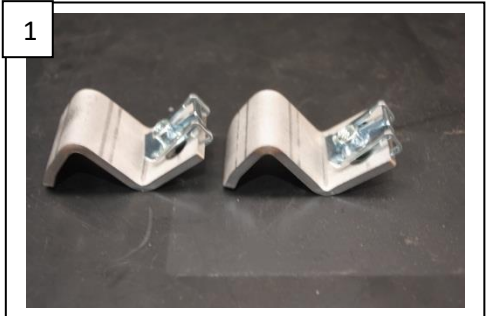

REFERENCE: AX 6085
GASGAS 250 00-08

- 1 PM02-07-012
- 2 NE01-01-009
- 3 NE01-02-003
- 4 NE01-04-002
- 1 NE01-04-003
- 3 NE01-03-001
- 2 NE07-02-008
- 1 NE07-02-001
- 1 NE04-01-009

3
Place the mounting flange between frame and cases.
Install the skid plate on the motorbike.

REFERENCE: AX6085
GAS GAS 250 00-08

- 1 PM02-07-012
- 2 NE01-01-009
- 3 NE01-02-003
- 4 NE01-04-002
- 1 NE01-04-003
- 3 NE01-03-001
- 2 NE07-02-008
- 1 NE07-02-001
- 1 NE04-01-009

3
Place the mounting flange between frame and cases.
Install the skid plate on the motorbike.