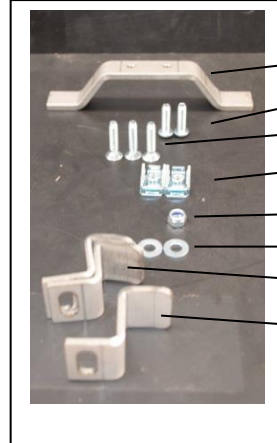

REFERENCE: AX 6085
GASGAS 250 00-08

- 1 PM02-07-012
- 2 NE01-01-009
- 3 NE01-02-003
- 4 NE01-04-002
- 1 NE01-04-003
- 3 NE01-03-001
- 2 NE07-02-008
- 1 NE07-02-001
- 1 NE04-01-009

3
Place the mounting flange between frame and cases.
Install the skid plate on the motorbike.

REFERENCE: AX6085
GAS GAS 250 00-08

- 1 PM02-07-012
- 2 NE01-01-009
- 3 NE01-02-003
- 4 NE01-04-002
- 1 NE01-04-003
- 3 NE01-03-001
- 2 NE07-02-008
- 1 NE07-02-001
- 1 NE04-01-009

3
Place the mounting flange between frame and cases.
Install the skid plate on the motorbike.