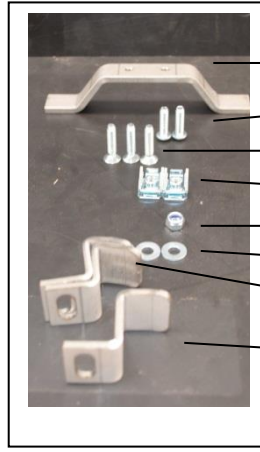

REFERENCE: AX 6085
GASGAS 250 00-08

- 1 PM02-07-012
- 2 NE01-01-009
- 3 NE01-02-003
- 4 NE01-04-002
- 1 NE01-04-003
- 3 NE01-03-001
- 2 NE07-02-008
- 1 NE07-02-001
- 1 NE04-01-009

3
Place the mounting flange between frame and cases.
Install the skid plate on the motorbike.

REFERENCE: AX6085
GAS GAS 250 00-08

- 1 PM02-07-012
- 2 NE01-01-009
- 3 NE01-02-003
- 4 NE01-04-002
- 1 NE01-04-003
- 3 NE01-03-001
- 2 NE07-02-008
- 1 NE07-02-001
- 1 NE04-01-009

3
Place the mounting flange between frame and cases.
Install the skid plate on the motorbike.