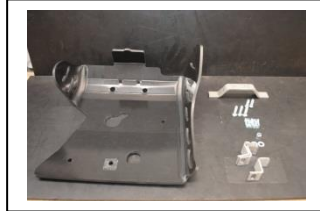

REFERENCE: AX 6085
GASGAS 250 00-08

- 1 PM02-07-012
- 2 NE01-01-009
- 3 NE01-02-003
- 4 NE01-04-002
- 1 NE01-04-003
- 3 NE01-03-001
- 2 NE07-02-008
- 1 NE07-02-001
- 1 NE04-01-009

3
Place the mounting flange between frame and cases.
Install the skid plate on the motorbike.

REFERENCE: AX6085
GAS GAS 250 00-08

- 1 PM02-07-012
- 2 NE01-01-009
- 3 NE01-02-003
- 4 NE01-04-002
- 1 NE01-04-003
- 3 NE01-03-001
- 2 NE07-02-008
- 1 NE07-02-001
- 1 NE04-01-009

3
Place the mounting flange between frame and cases.
Install the skid plate on the motorbike.