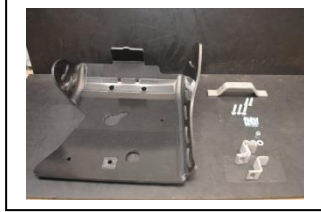

REFERENCE: AX 6085
GASGAS 250 00-08

- 1 PM02-07-012
- 2 NE01-01-009
- 3 NE01-02-003
- 4 NE01-04-002
- 1 NE01-04-003
- 3 NE01-03-001
- 2 NE07-02-008
- 1 NE07-02-001
- 1 NE04-01-009

3
Place the mounting flange between frame and cases.
Install the skid plate on the motorbike.

REFERENCE: AX6085
GAS GAS 250 00-08

- 1 PM02-07-012
- 2 NE01-01-009
- 3 NE01-02-003
- 4 NE01-04-002
- 1 NE01-04-003
- 3 NE01-03-001
- 2 NE07-02-008
- 1 NE07-02-001
- 1 NE04-01-009

3
Place the mounting flange between frame and cases.
Install the skid plate on the motorbike.