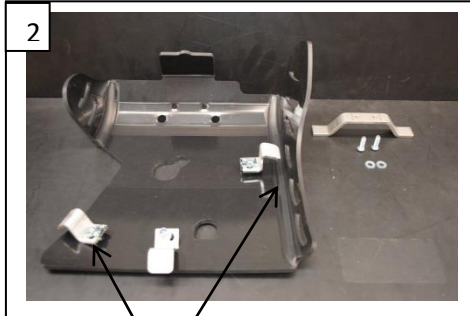

REFERENCE: AX 6085
GASGAS 250 00-08

- 1 PM02-07-012
- 2 NE01-01-009
- 3 NE01-02-003
- 4 NE01-04-002
- 1 NE01-04-003
- 3 NE01-03-001
- 2 NE07-02-008
- 1 NE07-02-001
- 1 NE04-01-009

3
Place the mounting flange between frame and cases.
Install the skid plate on the motorbike.

REFERENCE: AX6085
GAS GAS 250 00-08

- 1 PM02-07-012
- 2 NE01-01-009
- 3 NE01-02-003
- 4 NE01-04-002
- 1 NE01-04-003
- 3 NE01-03-001
- 2 NE07-02-008
- 1 NE07-02-001
- 1 NE04-01-009

3
Place the mounting flange between frame and cases.
Install the skid plate on the motorbike.