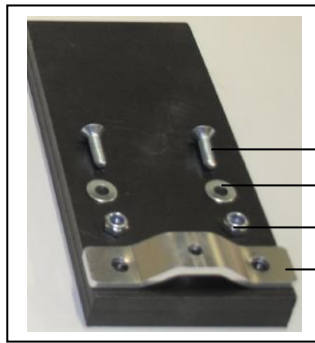

AX6078
 Skid Plate 6mm
 Yamaha WR250F

- 2 NE-01-02-002
- 2 NE-01-03-001
- 2 NE-01-04-003
- 1 PM03-04-001
- 1 NE04-01-032

Original screw

AX6078
 Skid Plate 6mm
 Yamaha WR250F

- 2 NE-01-02-002
- 2 NE-01-03-001
- 2 NE-01-04-003
- 1 PM03-04-001
- 1 NE04-01-032

Original screw