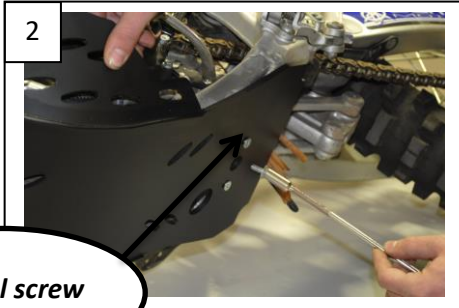

AX6078
 Skid Plate 6mm
 Yamaha WR250F

- 2 NE-01-02-002
- 2 NE-01-03-001
- 2 NE-01-04-003
- 1 PM03-04-001
- 1 NE04-01-032

Original screw

AX6078
 Skid Plate 6mm
 Yamaha WR250F

- 2 NE-01-02-002
- 2 NE-01-03-001
- 2 NE-01-04-003
- 1 PM03-04-001
- 1 NE04-01-032

Original screw