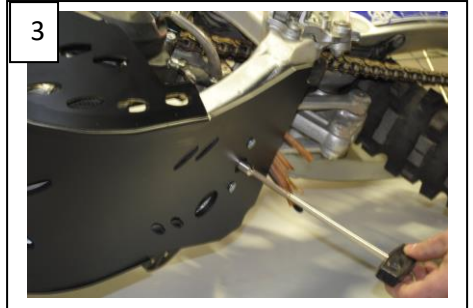

AX6078
 Skid Plate 6mm
 Yamaha WR250F

- 2 NE-01-02-002
- 2 NE-01-03-001
- 2 NE-01-04-003
- 1 PM03-04-001
- 1 NE04-01-032

Original screw

AX6078
 Skid Plate 6mm
 Yamaha WR250F

- 2 NE-01-02-002
- 2 NE-01-03-001
- 2 NE-01-04-003
- 1 PM03-04-001
- 1 NE04-01-032

Original screw