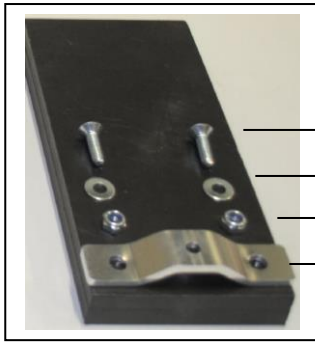

AX6078
 Skid Plate 6mm
 Yamaha WR250F

- 2 NE-01-02-002
- 2 NE-01-03-001
- 2 NE-01-04-003
- 1 PM03-04-001
- 1 NE04-01-032

Original screw

AX6078
 Skid Plate 6mm
 Yamaha WR250F

- 2 NE-01-02-002
- 2 NE-01-03-001
- 2 NE-01-04-003
- 1 PM03-04-001
- 1 NE04-01-032

Original screw