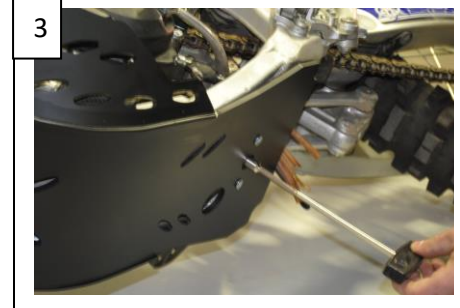

AX6078
 Skid Plate 6mm
 Yamaha WR250F

- 2 NE-01-02-002
- 2 NE-01-03-001
- 2 NE-01-04-003
- 1 PM03-04-001
- 1 NE04-01-032

Original screw

AX6078
 Skid Plate 6mm
 Yamaha WR250F

- 2 NE-01-02-002
- 2 NE-01-03-001
- 2 NE-01-04-003
- 1 PM03-04-001
- 1 NE04-01-032

Original screw