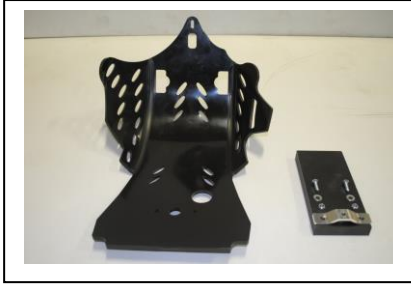

AX6078
 Skid Plate 6mm
 Yamaha WR250F

- 2 NE-01-02-002
- 2 NE-01-03-001
- 2 NE-01-04-003
- 1 PM03-04-001
- 1 NE04-01-032

Original screw

AX6078
 Skid Plate 6mm
 Yamaha WR250F

- 2 NE-01-02-002
- 2 NE-01-03-001
- 2 NE-01-04-003
- 1 PM03-04-001
- 1 NE04-01-032

Original screw