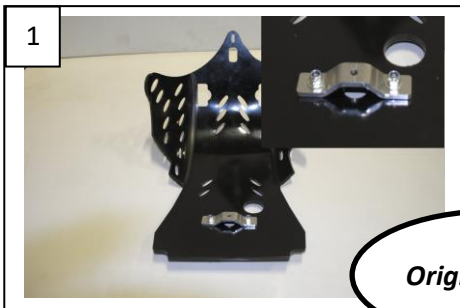

AX6078
 Skid Plate 6mm
 Yamaha WR250F

- 2 NE-01-02-002
- 2 NE-01-03-001
- 2 NE-01-04-003
- 1 PM03-04-001
- 1 NE04-01-032

Original screw

AX6078
 Skid Plate 6mm
 Yamaha WR250F

- 2 NE-01-02-002
- 2 NE-01-03-001
- 2 NE-01-04-003
- 1 PM03-04-001
- 1 NE04-01-032

Original screw