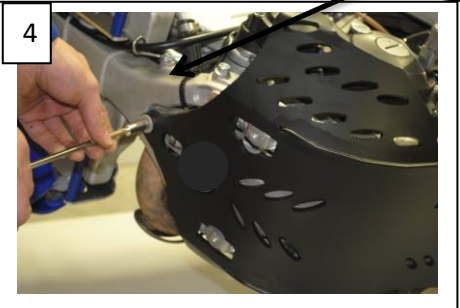

AX6078
 Skid Plate 6mm
 Yamaha WR250F

- 2 NE-01-02-002
- 2 NE-01-03-001
- 2 NE-01-04-003
- 1 PM03-04-001
- 1 NE04-01-032

Original screw

AX6078
 Skid Plate 6mm
 Yamaha WR250F

- 2 NE-01-02-002
- 2 NE-01-03-001
- 2 NE-01-04-003
- 1 PM03-04-001
- 1 NE04-01-032

Original screw