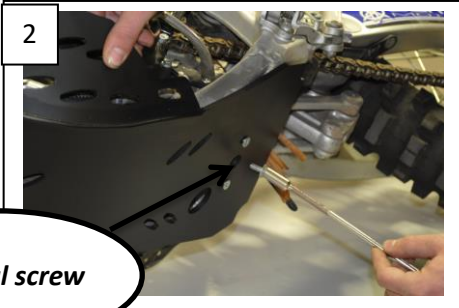

AX6078
 Skid Plate 6mm
 Yamaha WR250F

- 2 NE-01-02-002
- 2 NE-01-03-001
- 2 NE-01-04-003
- 1 PM03-04-001
- 1 NE04-01-032

Original screw

AX6078
 Skid Plate 6mm
 Yamaha WR250F

- 2 NE-01-02-002
- 2 NE-01-03-001
- 2 NE-01-04-003
- 1 PM03-04-001
- 1 NE04-01-032

Original screw