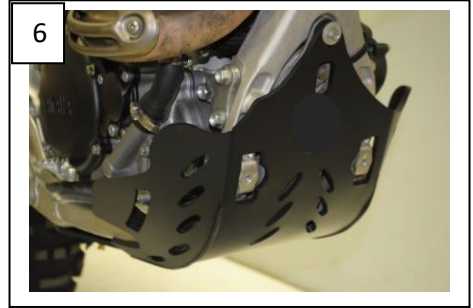

AX6078
 Skid Plate 6mm
 Yamaha WR250F

- 2 NE-01-02-002
- 2 NE-01-03-001
- 2 NE-01-04-003
- 1 PM03-04-001
- 1 NE04-01-032

Original screw

AX6078
 Skid Plate 6mm
 Yamaha WR250F

- 2 NE-01-02-002
- 2 NE-01-03-001
- 2 NE-01-04-003
- 1 PM03-04-001
- 1 NE04-01-032

Original screw