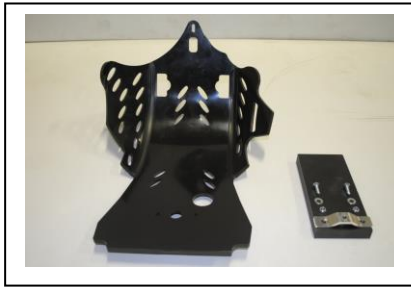

AX6078
 Skid Plate 6mm
 Yamaha WR250F

- 2 NE-01-02-002
- 2 NE-01-03-001
- 2 NE-01-04-003
- 1 PM03-04-001
- 1 NE04-01-032

Original screw

AX6078
 Skid Plate 6mm
 Yamaha WR250F

- 2 NE-01-02-002
- 2 NE-01-03-001
- 2 NE-01-04-003
- 1 PM03-04-001
- 1 NE04-01-032

Original screw