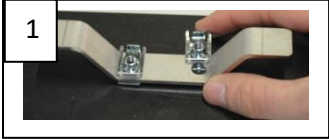

**REFERENCE: AX6068-6069**  
HONDA CRF250 04-09

- 2 NE01-11-001
- 1 PM02-01-001
- 2 NE01-04-002
- 2NE01-02-004
- 4 NE01-03-001
- 4 NE01-04-003
- 2 NE01-02-003
- 2 PM01-04-029
- 1 NE04-01-022

4

Place the mounting flange between frame and cases.  
Install the skid plate on the motorbike.

**REFERENCE: AX6068-6069**  
HONDA CRF250 04-09

- 2 NE01-11-001
- 1 PM02-01-001
- 2 NE01-04-002
- 2NE01-02-004
- 4 NE01-03-001
- 4 NE01-04-003
- 2 NE01-02-003
- 2 PM01-04-029
- 1 NE04-04-022

4

Place the mounting flange between frame and cases.  
Install the skid plate on the motorbike.