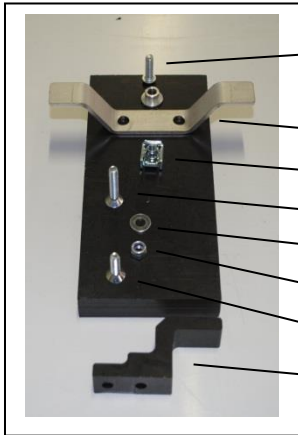

**REFERENCE: AX6068-6069**  
HONDA CRF250 04-09

- 2 NE01-11-001
- 1 PM02-01-001
- 2 NE01-04-002
- 2NE01-02-004
- 4 NE01-03-001
- 4 NE01-04-003
- 2 NE01-02-003
- 2 PM01-04-029
- 1 NE04-01-022

4

Place the mounting flange between frame and cases.  
Install the skid plate on the motorbike.

**REFERENCE: AX6068-6069**  
HONDA CRF250 04-09

- 2 NE01-11-001
- 1 PM02-01-001
- 2 NE01-04-002
- 2NE01-02-004
- 4 NE01-03-001
- 4 NE01-04-003
- 2 NE01-02-003
- 2 PM01-04-029
- 1 NE04-04-022

4

Place the mounting flange between frame and cases.  
Install the skid plate on the motorbike.