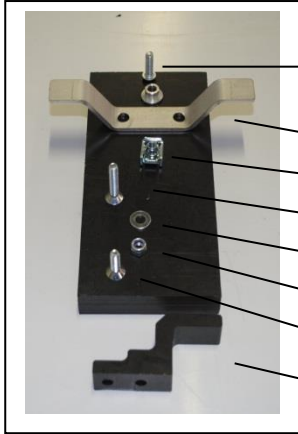

**REFERENCE: AX6068-6069**  
HONDA CRF250 04-09

- 2 NE01-11-001
- 1 PM02-01-001
- 2 NE01-04-002
- 2NE01-02-004
- 4 NE01-03-001
- 4 NE01-04-003
- 2 NE01-02-003
- 2 PM01-04-029
- 1 NE04-01-022

4

Place the mounting flange between frame and cases.  
Install the skid plate on the motorbike.

**REFERENCE: AX6068-6069**  
HONDA CRF250 04-09

- 2 NE01-11-001
- 1 PM02-01-001
- 2 NE01-04-002
- 2NE01-02-004
- 4 NE01-03-001
- 4 NE01-04-003
- 2 NE01-02-003
- 2 PM01-04-029
- 1 NE04-04-022

4

Place the mounting flange between frame and cases.  
Install the skid plate on the motorbike.