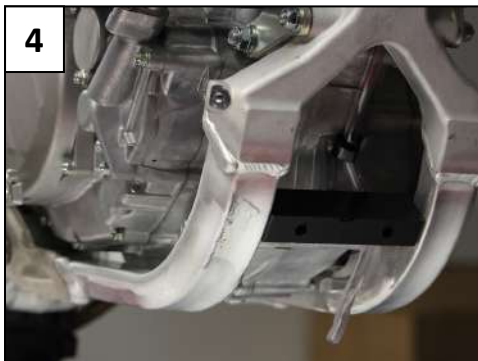

AX1677

XTREM SKID PLATE
KAWASAKI KX450X / KX450

- 1 PM01-06-064 - N°41
- 1 PM01-06-065 - Rear plastic spacer
- 1 NE04-01-229 - Sticker
- 1 PM01-04-186 - Front fixation
- 2 NE01-06-028 - Th 6x35mm
- 2 NE01-04-002 - Clamped bolts
- 2 NE10-01-004 - Alloy spacers
- 4 NE01-02-003 - Tfhc 6x25mm
- 2 NE01-03-001 - M6 Washers
- 2 NE01-04-003 - Em6f
- 1 NE01-02-001 - Tfhc 6x16mm

TUTO
VIDEO

Rear plastic spacer + Tfhc 6x16mm

Tfhc 6x25mm

Alloy spacers
+
Th 6x35mm

Plate N°41 + Tfhc 6x25mm + 2 M6 Washers + 2 Em6f