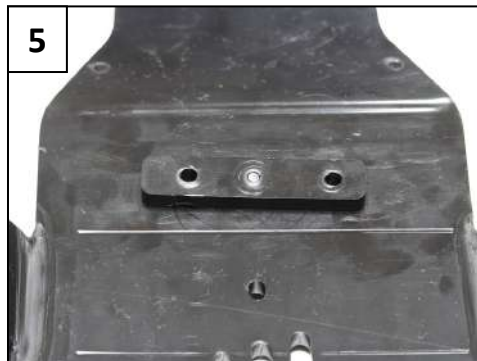

AX1677

XTREM SKID PLATE
KAWASAKI KX450X / KX450

- 1 PM01-06-064 - N°41
- 1 PM01-06-065 - Rear plastic spacer
- 1 NE04-01-229 - Sticker
- 1 PM01-04-186 - Front fixation
- 2 NE01-06-028 - Th 6x35mm
- 2 NE01-04-002 - Clamped bolts
- 2 NE10-01-004 - Alloy spacers
- 4 NE01-02-003 - Tfhc 6x25mm
- 2 NE01-03-001 - M6 Washers
- 2 NE01-04-003 - Em6f
- 1 NE01-02-001 - Tfhc 6x16mm

TUTO
VIDEO

Rear plastic spacer + Tfhc 6x16mm

Tfhc 6x25mm

Alloy spacers
+
Th 6x35mm

Plate N°41 + Tfhc 6x25mm + 2 M6 Washers + 2 Em6f