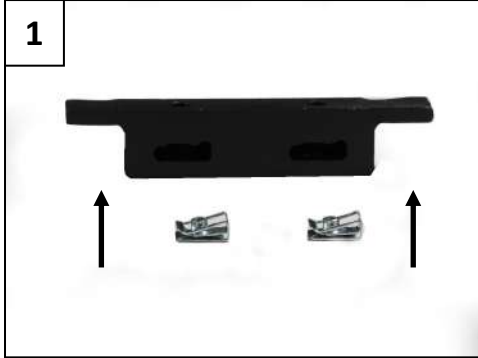

AX1677

XTREM SKID PLATE
KAWASAKI KX450X / KX450

- 1 PM01-06-064 - N°41
- 1 PM01-06-065 - Rear plastic spacer
- 1 NE04-01-229 - Sticker
- 1 PM01-04-186 - Front fixation
- 2 NE01-06-028 - Th 6x35mm
- 2 NE01-04-002 - Clamped bolts
- 2 NE10-01-004 - Alloy spacers
- 4 NE01-02-003 - Tfhc 6x25mm
- 2 NE01-03-001 - M6 Washers
- 2 NE01-04-003 - Em6f
- 1 NE01-02-001 - Tfhc 6x16mm

TUTO
VIDEO

Rear plastic spacer + Tfhc 6x16mm

Tfhc 6x25mm

Alloy spacers
+
Th 6x35mm

Plate N°41 + Tfhc 6x25mm + 2 M6 Washers + 2 Em6f