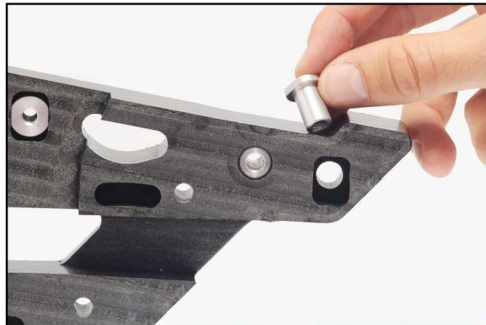

2 NE10-01-005 - Threaded ring
2 NE01-02-004 - Tfhc 6x30mm

AX1616

Chain guide PAD

KTM-Sherco-HVA-GasGas

**THIS PAD FITS ONLY THE AXP
CHAIN GUIDE !**

2 NE10-01-005 - Threaded ring
2 NE01-02-004 - Tfhc 6x30mm

AX1616

Chain guide PAD

KTM-Sherco-HVA-GasGas

**THIS PAD FITS ONLY THE AXP
CHAIN GUIDE !**