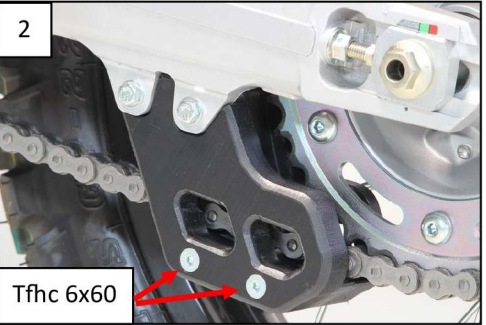

- 2 NE01-06-006 - Th 6x70
- 2 NE10-01-004 - Alloy spacers
- 4 NE01-04-003 - Em6f
- 4 NE01-03-001 - M6 Washer
- 2 NE01-02-013 - Tfhc 6x60

**AX1608**  
Honda CRF300L  
Chain Guide

Scan with your Iphone  
Use QR Reader for Android: