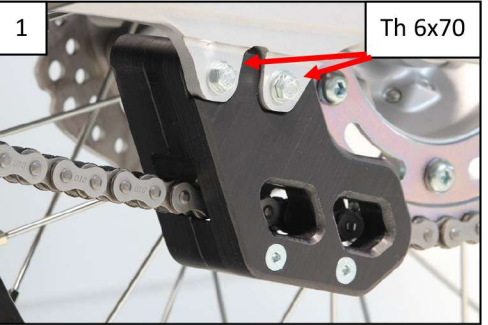

- 2 NE01-06-006 - Th 6x70
- 2 NE10-01-004 - Alloy spacers
- 4 NE01-04-003 - Em6f
- 4 NE01-03-001 - M6 Washer
- 2 NE01-02-013 - Tfhc 6x60

**AX1608**  
Honda CRF300L  
Chain Guide

Scan with your Iphone  
Use QR Reader for Android: