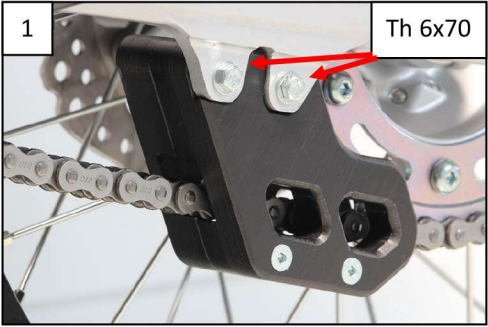

- 2 NE01-06-006 - Th 6x70
- 2 NE10-01-004 - Alloy spacers
- 4 NE01-04-003 - Em6f
- 4 NE01-03-001 - M6 Washer
- 2 NE01-02-013 - Tfhc 6x60

**AX1608**  
Honda CRF300L  
Chain Guide

Scan with your Iphone  
Use QR Reader for Android: