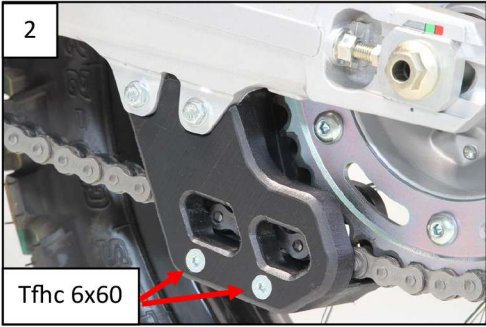

- 2 NE01-06-006 - Th 6x70
- 2 NE10-01-004 - Alloy spacers
- 4 NE01-04-003 - Em6f
- 4 NE01-03-001 - M6 Washer
- 2 NE01-02-013 - Tfhc 6x60

**AX1608**  
Honda CRF300L  
Chain Guide

Scan with your Iphone  
Use QR Reader for Android: