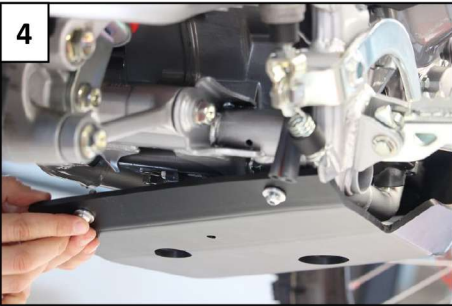

- 2 NE01-01-019 - TBHC 6x40mm
- 2 NE01-01-008 - TBHC 6x25mm
- 4 NE10-01-004 - Alloy spacers
- 2 NE05-01-003 - Plastic spacers 8mm
- 1 NE04-01-194 - Red sticker

AX1607
HONDA CRF300L
SKID PLATE 6mm

TUTORIAL VIDEO :
 Scan with your Iphone Camera OR
 Use « QR Code Reader » app' for Android's