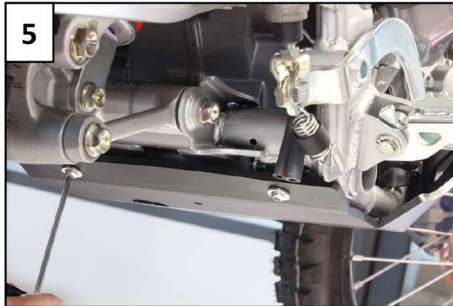

- 2 NE01-01-019 - TBHC 6x40mm
- 2 NE01-01-008 - TBHC 6x25mm
- 4 NE10-01-004 - Alloy spacers
- 2 NE05-01-003 - Plastic spacers 8mm
- 1 NE04-01-194 - Red sticker

AX1607
HONDA CRF300L
SKID PLATE 6mm

TUTORIAL VIDEO :
 Scan with your Iphone Camera OR
 Use « QR Code Reader » app' for Android's