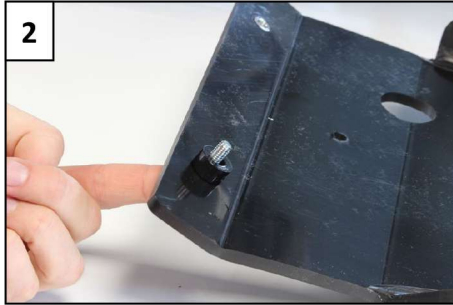

- 2 NE01-01-019 - TBHC 6x40mm
- 2 NE01-01-008 - TBHC 6x25mm
- 4 NE10-01-004 - Alloy spacers
- 2 NE05-01-003 - Plastic spacers 8mm
- 1 NE04-01-194 - Red sticker

AX1607
HONDA CRF300L
SKID PLATE 6mm

TUTORIAL VIDEO :
 Scan with your Iphone Camera OR
 Use « QR Code Reader » app' for Android's