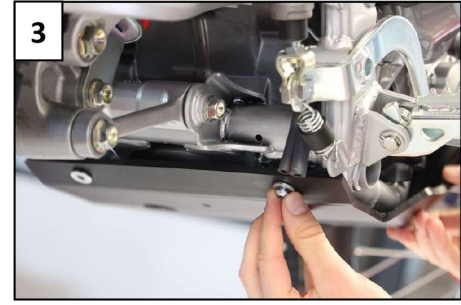

- 2 NE01-01-019 - TBHC 6x40mm
- 2 NE01-01-008 - TBHC 6x25mm
- 4 NE10-01-004 - Alloy spacers
- 2 NE05-01-003 - Plastic spacers 8mm
- 1 NE04-01-194 - Red sticker

AX1607
HONDA CRF300L
SKID PLATE 6mm

TUTORIAL VIDEO :
 Scan with your Iphone Camera OR
 Use « QR Code Reader » app' for Android's