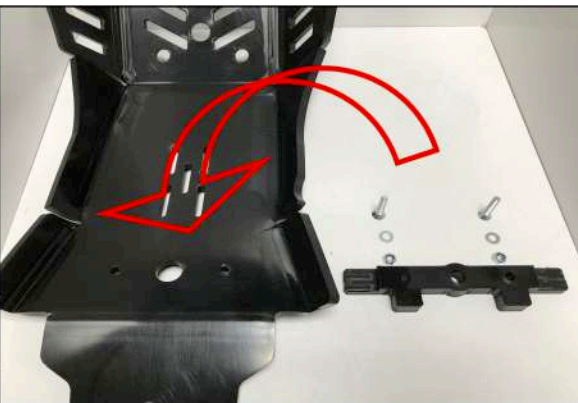

- 1 PM01-04-180 - Front bracket
- 1 PM01-06-044 - N°25
- 1 PM01-10-009 - Rear plastic fixation
- 1 NE01-11-001 - Screws 6x25mm
- 1 NE10-01-004 - Alloy spacers
- 1 NE01-06-028 - Th 6x35mm
- 1 NE01-04-002 - Clamped bolt
- 2 NE01-01-009 - Tbh 6x20mm
- 6 NE01-03-001 - R.M6
- 4 NE01-04-003 - Em6f
- 2 NE01-02-003 - Tfhc 6x25mm
- 2 NE01-02-006 - Tfhc 6x40mm
- 1 NE04-01-191 - Sticker

AX1588
 GASGAS MC250F/EX250F/
 EX350F
Xtrem Skid Plate

Tfhc 6x40mm

Tbh 6x20mm - R.M6

TH 6x35mm

Screw 6x25mm

Tfhc 6x25mm - R.M6 - Em6f