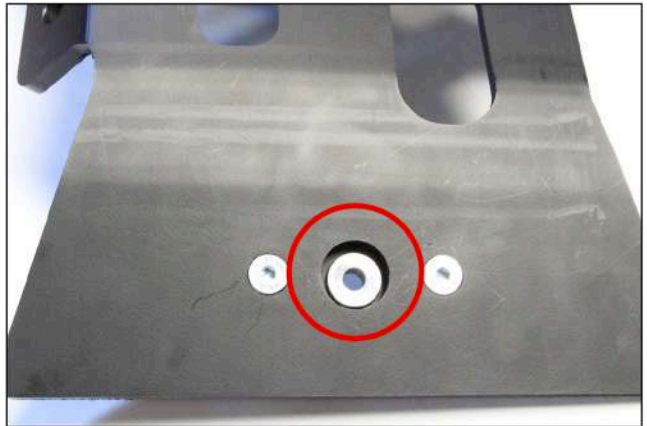

- 1 PM01-04-180 - Front bracket
- 1 PM01-06-044 - N°25
- 1 PM01-10-009 - Rear plastic fixation
- 1 NE01-11-001 - Screws 6x25mm
- 1 NE10-01-004 - Alloy spacers
- 1 NE01-06-028 - Th 6x35mm
- 1 NE01-04-002 - Clamped bolt
- 2 NE01-01-009 - Tbh 6x20mm
- 6 NE01-03-001 - R.M6
- 4 NE01-04-003 - Em6f
- 2 NE01-02-003 - Tfhc 6x25mm
- 2 NE01-02-006 - Tfhc 6x40mm
- 1 NE04-01-191 - Sticker

AX1588
 GASGAS MC250F/EX250F/
 EX350F
Xtrem Skid Plate

Tfhc 6x40mm

Tbh 6x20mm - R.M6

TH 6x35mm

Screw 6x25mm

Tfhc 6x25mm - R.M6 - Em6f