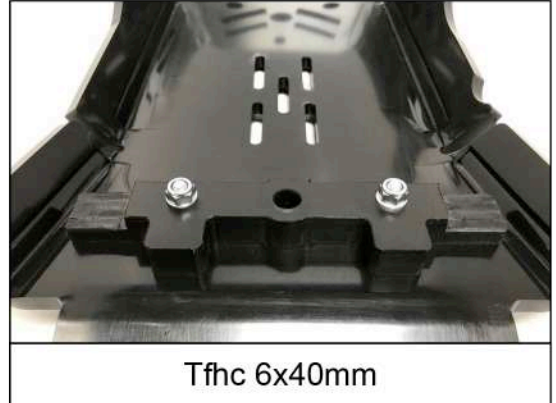

- 1 PM01-04-180 - Front bracket
- 1 PM01-06-044 - N°25
- 1 PM01-10-009 - Rear plastic fixation
- 1 NE01-11-001 - Screws 6x25mm
- 1 NE10-01-004 - Alloy spacers
- 1 NE01-06-028 - Th 6x35mm
- 1 NE01-04-002 - Clamped bolt
- 2 NE01-01-009 - Tbh 6x20mm
- 6 NE01-03-001 - R.M6
- 4 NE01-04-003 - Em6f
- 2 NE01-02-003 - Tfhc 6x25mm
- 2 NE01-02-006 - Tfhc 6x40mm
- 1 NE04-01-191 - Sticker

AX1588
 GASGAS MC250F/EX250F/
 EX350F
Xtrem Skid Plate

Tfhc 6x40mm

Tbh 6x20mm - R.M6

TH 6x35mm

Screw 6x25mm

Tfhc 6x25mm - R.M6 - Em6f