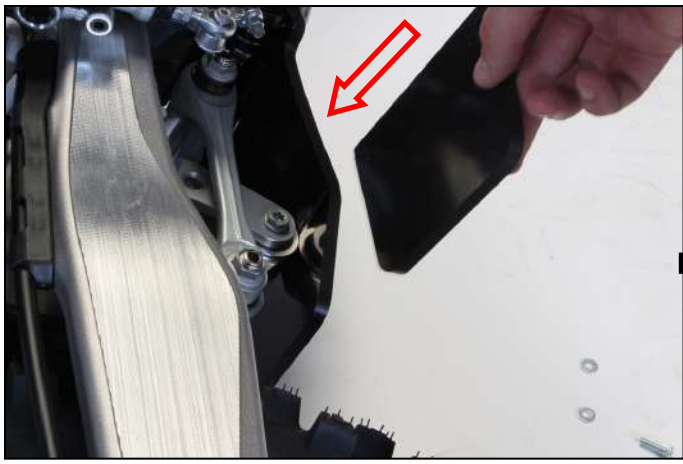

AX1588
 GASGAS MC250F/EX250F/
 EX350F
Xtrem Skid Plate

Tfhc 6x40mm

Tbh 6x20mm - R.M6

TH 6x35mm

Screw 6x25mm

Tfhc 6x25mm - R.M6 - Em6f