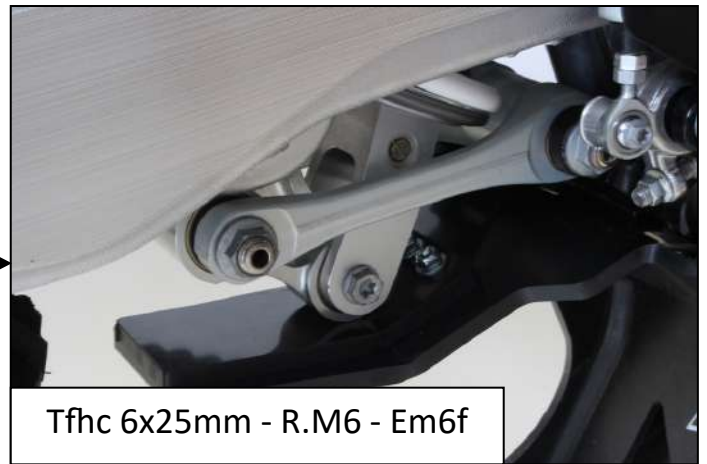

AX1588
 GASGAS MC250F/EX250F/
 EX350F
Xtrem Skid Plate

Tfhc 6x40mm

Tbh 6x20mm - R.M6

TH 6x35mm

Screw 6x25mm

Tfhc 6x25mm - R.M6 - Em6f