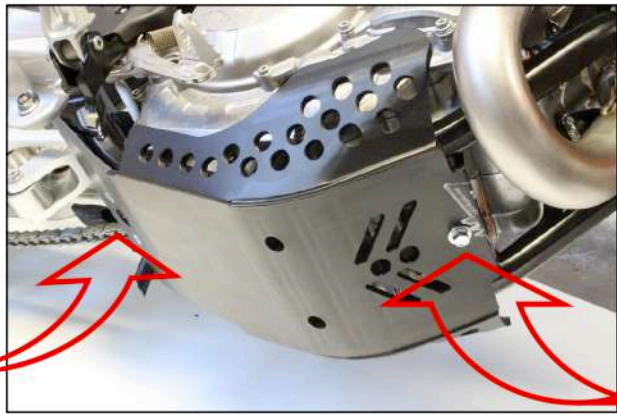

AX1588
 GASGAS MC250F/EX250F/
 EX350F
Xtrem Skid Plate

Tfhc 6x40mm

Tbh 6x20mm - R.M6

TH 6x35mm

Screw 6x25mm

Tfhc 6x25mm - R.M6 - Em6f