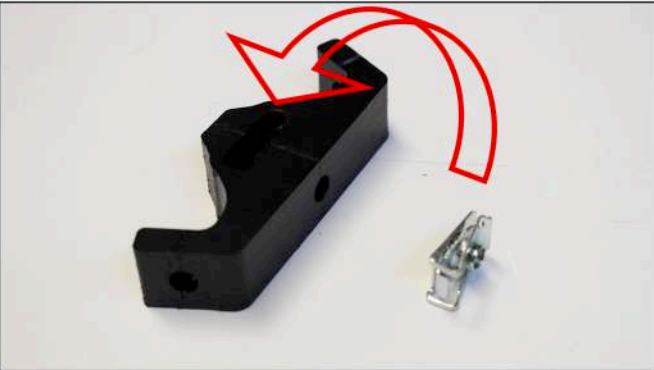

- 1 PM01-04-180 - Front bracket
- 1 PM01-06-044 - N°25
- 1 PM01-10-009 - Rear plastic fixation
- 1 NE01-11-001 - Screws 6x25mm
- 1 NE10-01-004 - Alloy spacers
- 1 NE01-06-028 - Th 6x35mm
- 1 NE01-04-002 - Clamped bolt
- 2 NE01-01-009 - Tbh 6x20mm
- 6 NE01-03-001 - R.M6
- 4 NE01-04-003 - Em6f
- 2 NE01-02-003 - Tfhc 6x25mm
- 2 NE01-02-006 - Tfhc 6x40mm
- 1 NE04-01-191 - Sticker

AX1588
 GASGAS MC250F/EX250F/
 EX350F
Xtrem Skid Plate

Tfhc 6x40mm

Tbh 6x20mm - R.M6

TH 6x35mm

Screw 6x25mm

Tfhc 6x25mm - R.M6 - Em6f