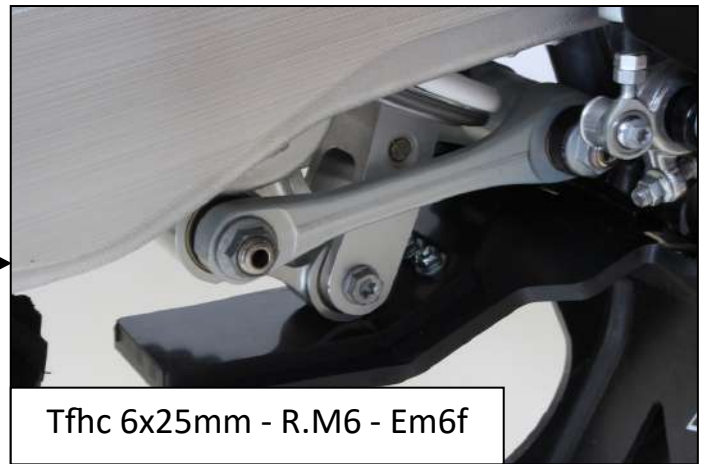

- 1 PM01-04-179 - Front bracket
- 1 PM01-05-010 - Rear plastic part
- 2 NE01-10-001 - Thf 6x30mm
- 2 NE10-01-004 - Alloy spacers
- 1 NE01-04-002 - Clamped bolt
- 2 NE01-01-009 - Tbhc 6x20mm
- 6 NE01-03-001 - R.M6
- 4 NE01-04-003 - Em6f
- 2 NE01-02-003 - Tfhc 6x25mm
- 2 NE01-02-004 - Tfhc 6x30mm
- 1 NE04-01-190 - Sticker
- 1 PM01-06-039 - N°21

**AX1587**  
 GASGAS MC450F/EX450F  
 Xtrem Skid Plate

THF 6x30mm

THF 6x30mm

Tfhc 6x25mm - R.M6 - Em6f