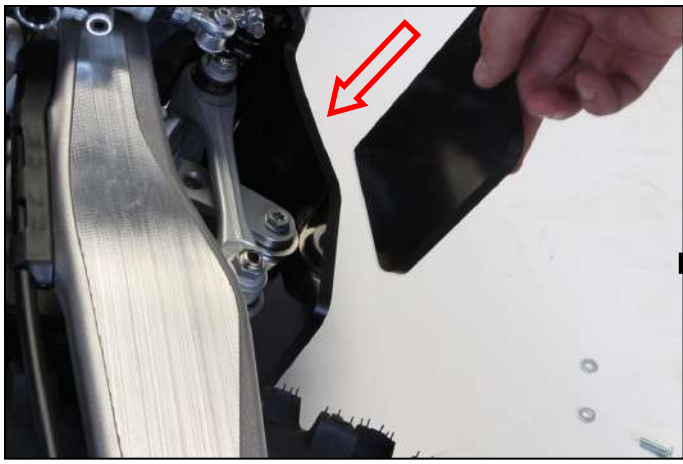

Tfhc 6x25mm - R.M6 - Em6f