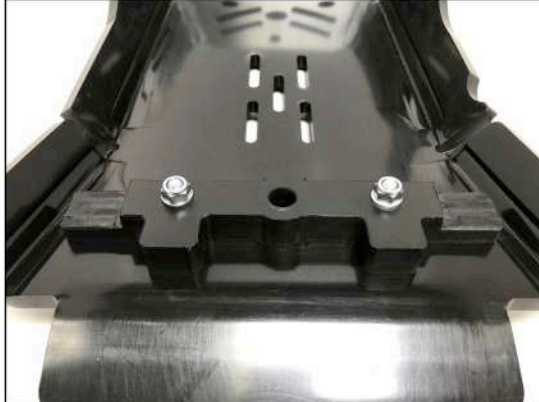

- 1 PM01-04-179 - Front bracket
- 1 PM01-05-010 - Rear plastic part
- 2 NE01-10-001 - Thf 6x30mm
- 2 NE10-01-004 - Alloy spacers
- 1 NE01-04-002 - Clamped bolt
- 2 NE01-01-009 - Tbhc 6x20mm
- 6 NE01-03-001 - R.M6
- 4 NE01-04-003 - Em6f
- 2 NE01-02-003 - Tfhc 6x25mm
- 2 NE01-02-004 - Tfhc 6x30mm
- 1 NE04-01-190 - Sticker
- 1 PM01-06-039 - N°21

**AX1587**  
 GASGAS MC450F/EX450F  
 Xtrem Skid Plate

THF 6x30mm

THF 6x30mm

Tfhc 6x25mm - R.M6 - Em6f