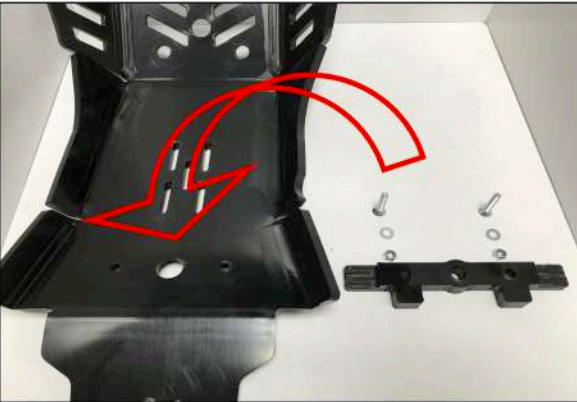

AX1587
GASGAS MC450F/EX450F
Xtrem Skid Plate