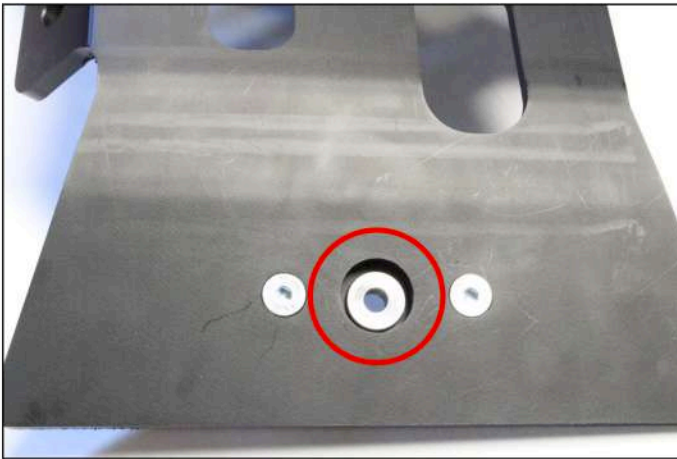

- 1 PM01-04-179 - Front bracket
- 1 PM01-05-010 - Rear plastic part
- 2 NE01-10-001 - Thf 6x30mm
- 2 NE10-01-004 - Alloy spacers
- 1 NE01-04-002 - Clamped bolt
- 2 NE01-01-009 - Tbhc 6x20mm
- 6 NE01-03-001 - R.M6
- 4 NE01-04-003 - Em6f
- 2 NE01-02-003 - Tfhc 6x25mm
- 2 NE01-02-004 - Tfhc 6x30mm
- 1 NE04-01-190 - Sticker
- 1 PM01-06-039 - N°21

**AX1587**  
 GASGAS MC450F/EX450F  
 Xtrem Skid Plate

THF 6x30mm

THF 6x30mm

Tfhc 6x25mm - R.M6 - Em6f