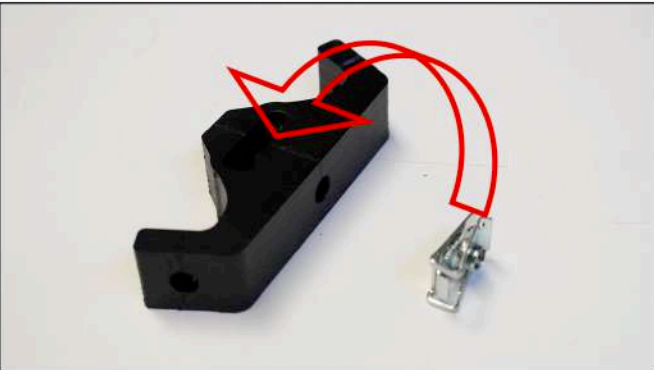

- 1 PM01-04-179 - Front bracket
- 1 PM01-05-010 - Rear plastic part
- 2 NE01-10-001 - Thf 6x30mm
- 2 NE10-01-004 - Alloy spacers
- 1 NE01-04-002 - Clamped bolt
- 2 NE01-01-009 - Tbhc 6x20mm
- 6 NE01-03-001 - R.M6
- 4 NE01-04-003 - Em6f
- 2 NE01-02-003 - Tfhc 6x25mm
- 2 NE01-02-004 - Tfhc 6x30mm
- 1 NE04-01-190 - Sticker
- 1 PM01-06-039 - N°21

**AX1587**  
 GASGAS MC450F/EX450F  
 Xtrem Skid Plate

THF 6x30mm

THF 6x30mm

Tfhc 6x25mm - R.M6 - Em6f