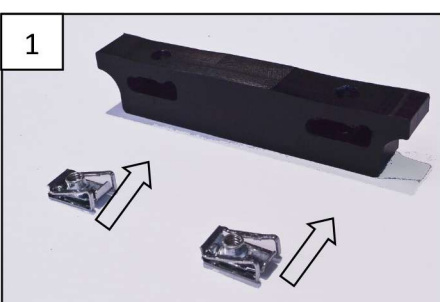

AX1579

Kawasaki KX250
Skid Plate 6mm

- 2 NE01-11-001 - Special screws
- 2 NE01-04-002 - Clamped Bolt
- 1 PM01-04-186 - Plastic bracket
- 2 NE01-02-002 - Tfhc 6x20mm
- 1 NE04-01-186 - Sticker

VIDEO

www.axp-racing.com

Tfhc 6x20mm