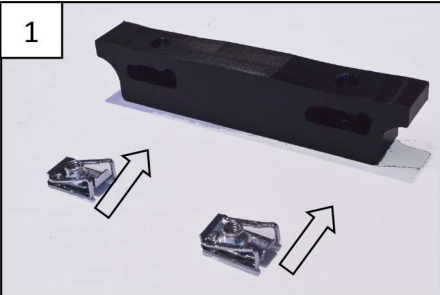

AX1579

Kawasaki KX250
Skid Plate 6mm

- 2 NE01-11-001 - Special screws
- 2 NE01-04-002 - Clamped Bolt
- 1 PM01-04-186 - Plastic bracket
- 2 NE01-02-002 - Tfhc 6x20mm
- 1 NE04-01-186 - Sticker

VIDEO

www.axp-racing.com

Tfhc 6x20mm

Special screws

AX1579

Kawasaki KX250
Skid Plate 6mm

- 2 NE01-11-001 - Special screws
- 2 NE01-04-002 - Clamped Bolt
- 1 PM01-04-186 - Plastic bracket
- 2 NE01-02-002 - Tfhc 6x20mm
- 1 NE04-01-186 - Sticker