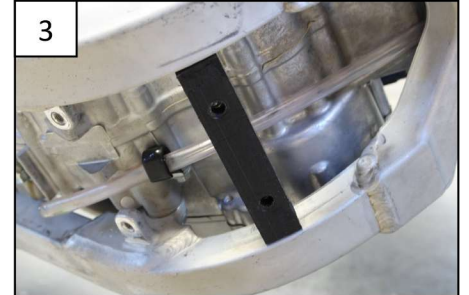

AX1579

Kawasaki KX250
Skid Plate 6mm

- 2 NE01-11-001 - Special screws
- 2 NE01-04-002 - Clamped Bolt
- 1 PM01-04-186 - Plastic bracket
- 2 NE01-02-002 - Tfhc 6x20mm
- 1 NE04-01-186 - Sticker

VIDEO

www.axp-racing.com

Tfhc 6x20mm

Special screws

AX1579

Kawasaki KX250
Skid Plate 6mm

- 2 NE01-11-001 - Special screws
- 2 NE01-04-002 - Clamped Bolt
- 1 PM01-04-186 - Plastic bracket
- 2 NE01-02-002 - Tfhc 6x20mm
- 1 NE04-01-186 - Sticker

VIDEO

www.axp-racing.com

Tfhc 6x20mm

Special screws