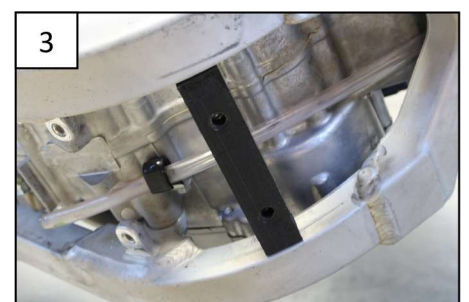

AX1579

Kawasaki KX250
Skid Plate 6mm

- 2 NE01-11-001 - Special screws
- 2 NE01-04-002 - Clamped Bolt
- 1 PM01-04-186 - Plastic bracket
- 2 NE01-02-002 - Tfhc 6x20mm
- 1 NE04-01-186 - Sticker

VIDEO

www.axp-racing.com

Tfhc 6x20mm