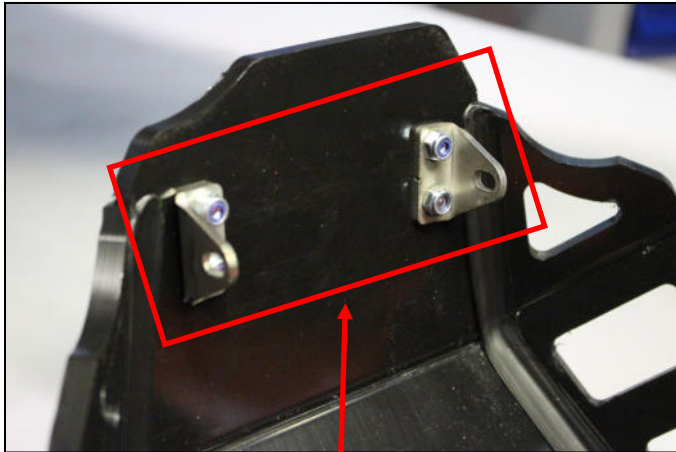

- 2 PM02-03-011 Inox parts
- 2 PM01-04-164 Plastic brackets
- 1 NE04-01-146 Sticker HVA
- 4 NE01-02-002 Tfhc 6x20mm
- 11 NE01-04-003 Em6f
- 10 NE01-03-001 R.M6
- 4 NE01-02-003 Tfhc 6x25mm
- 2 NE01-02-004 Tfhc 6x30mm
- 1 NE01-06-028 Th 6x35mm
- 2 NE01-01-001 Tbhc 6x16mm

www.axp-racing.com

AX1578

Adv Blue SKID PLATE
HVA 701

4 Tfhc 6x20mm

Tfhc 6x25mm

Tfhc 6x30mm

Tbhc 6x16mm

Th 6x35mm