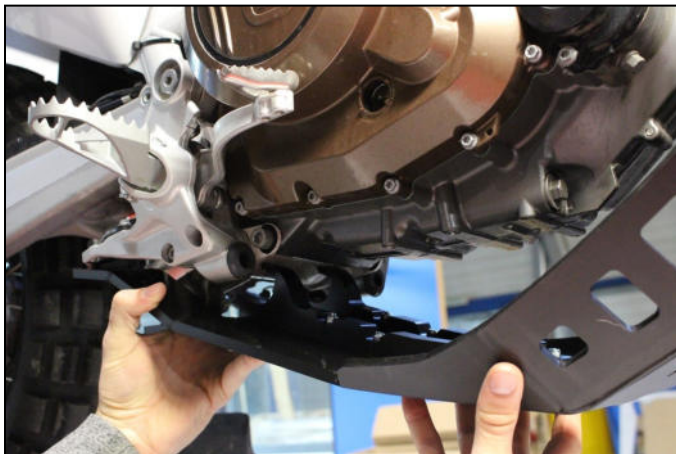

www.axp-racing.com

AX1578

Adv Blue SKID PLATE
HVA 701

4 Tfhc 6x20mm

Tfhc 6x25mm

Tfhc 6x30mm

Tbhc 6x16mm

Th 6x35mm