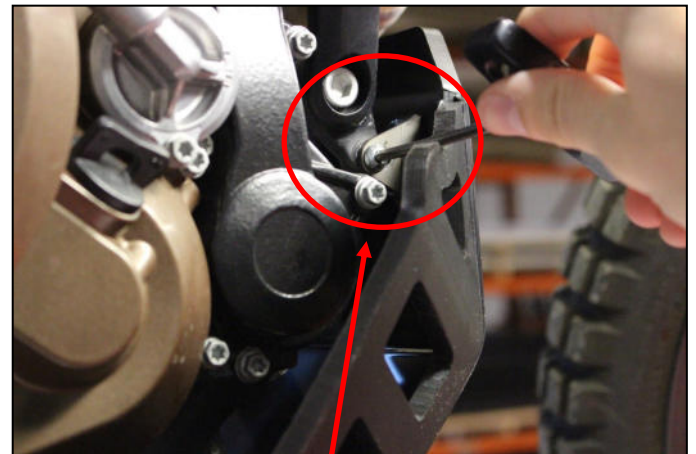

www.axp-racing.com

AX1578

Adv Blue SKID PLATE
HVA 701

4 Tfhc 6x20mm

Tfhc 6x25mm

Tfhc 6x30mm

Tbhc 6x16mm

Th 6x35mm