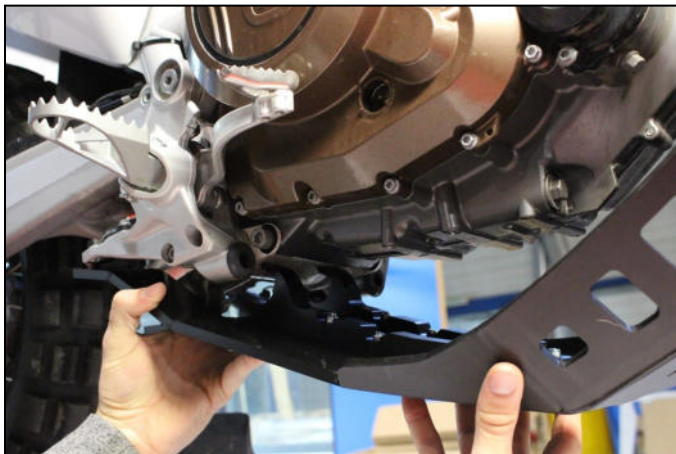

AX1577
 Adv Orange SKID PLATE
 KTM 690

4 Tfhc 6x20mm

Tfhc 6x25mm

Tfhc 6x30mm

Tbhc 6x16mm

Th 6x35mm