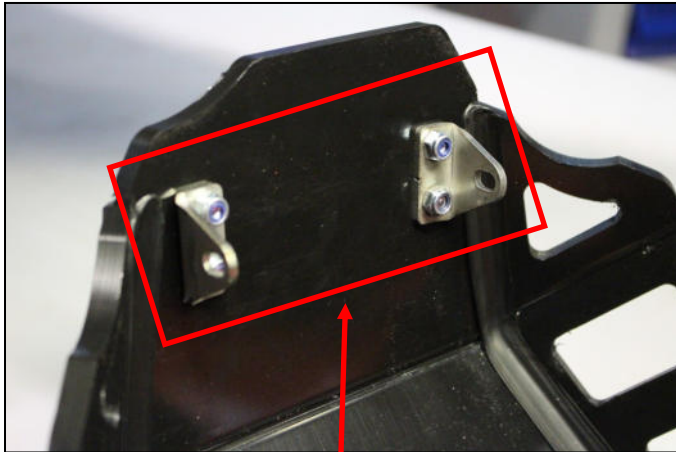

- 2 PM02-03-011 Inox parts
- 2 PM01-04-164 Plastic brackets
- 1 NE04-01-147 Sticker KTM
- 4 NE01-02-002 Tfhc 6x20mm
- 11 NE01-04-003 Em6f
- 10 NE01-03-001 R.M6
- 4 NE01-02-003 Tfhc 6x25mm
- 2 NE01-02-004 Tfhc 6x30mm
- 1 NE01-06-028 Th 6x35mm
- 2 NE01-01-001 Tbhc 6x16mm

AX1577
 Adv Orange SKID PLATE
 KTM 690

4 Tfhc 6x20mm

Tfhc 6x25mm

Tfhc 6x30mm

Tbhc 6x16mm

Th 6x35mm