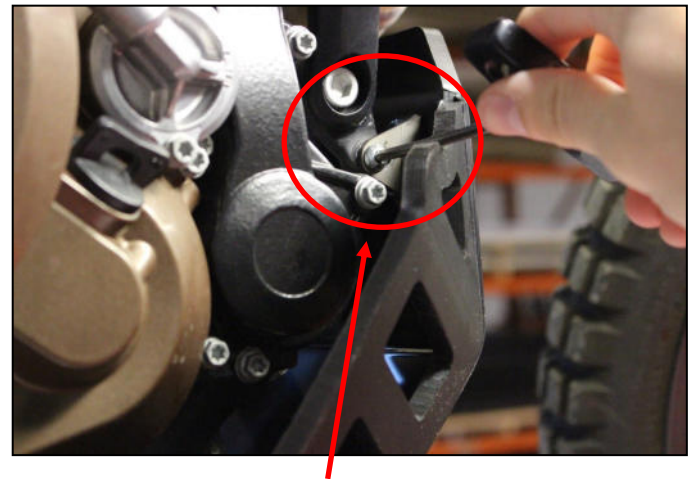

AX1577
 Adv Orange SKID PLATE
 KTM 690

4 Tfhc 6x20mm

Tfhc 6x25mm

Tfhc 6x30mm

Tbhc 6x16mm

Th 6x35mm