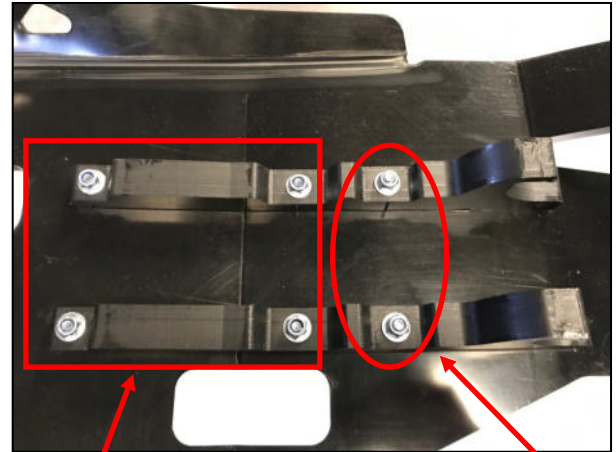

Tfhc 6x25mm

Tfhc 6x30mm