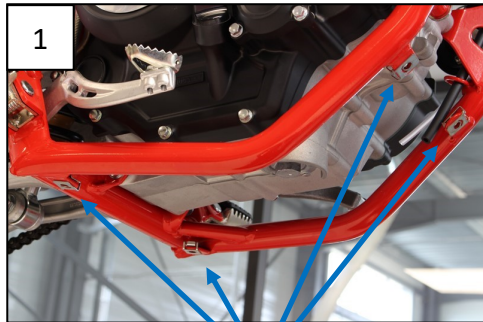

Components list :
 2 NE01-11-001 - Screws 6x25mm
 2 NE01-02-002 - Tfhc 6x20mm
 4 NE01-04-002 - Clamped bolt

AX1576
 Enduro/SM Skid Plate
BETA 125RR 4T

1
 4 Clamped bolt

2
 2 Tfhc 6x20mm

3
 2 Bolt 6x25mm

Components list :
 2 NE01-11-001 - Screws 6x25mm
 2 NE01-02-002 - Tfhc 6x20mm
 4 NE01-04-002 - Clamped bolt

AX1576
 Enduro/SM Skid Plate
BETA 125RR 4T

1
 4 Clamped bolt

2
 2 Tfhc 6x20mm

3
 2 Bolt 6x25mm