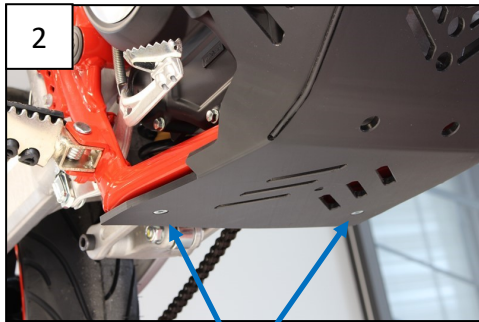

Components list :
 2 NE01-11-001 - Screws 6x25mm
 2 NE01-02-002 - Tfhc 6x20mm
 4 NE01-04-002 - Clamped bolt

AX1576
 Enduro/SM Skid Plate
BETA 125RR 4T

1
 4 Clamped bolt

2
 2 Tfhc 6x20mm

3
 2 Bolt 6x25mm

Components list :
 2 NE01-11-001 - Screws 6x25mm
 2 NE01-02-002 - Tfhc 6x20mm
 4 NE01-04-002 - Clamped bolt

AX1576
 Enduro/SM Skid Plate
BETA 125RR 4T

1
 4 Clamped bolt

2
 2 Tfhc 6x20mm

3
 2 Bolt 6x25mm