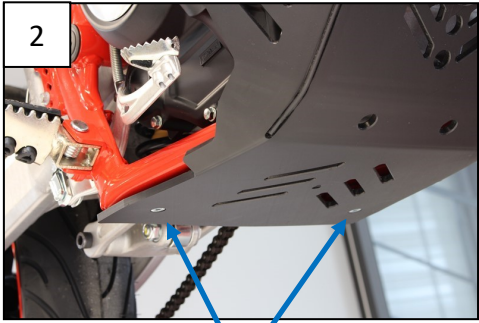

Components list :
 2 NE01-11-001 - Screws 6x25mm
 2 NE01-02-002 - Tfhc 6x20mm
 4 NE01-04-002 - Clamped bolt

AX1576
 Enduro/SM Skid Plate
BETA 125RR 4T

1
 4 Clamped bolt

2
 2 Tfhc 6x20mm

3
 2 Bolt 6x25mm

Components list :
 2 NE01-11-001 - Screws 6x25mm
 2 NE01-02-002 - Tfhc 6x20mm
 4 NE01-04-002 - Clamped bolt

AX1576
 Enduro/SM Skid Plate
BETA 125RR 4T

1
 4 Clamped bolt

2
 2 Tfhc 6x20mm

3
 2 Bolt 6x25mm