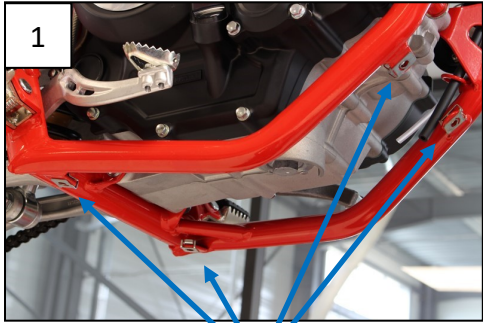

Components list :
 2 NE01-11-001 - Screws 6x25mm
 2 NE01-02-002 - Tfhc 6x20mm
 4 NE01-04-002 - Clamped bolt

AX1576
 Enduro/SM Skid Plate
BETA 125RR 4T

1
 4 Clamped bolt

2
 2 Tfhc 6x20mm

3
 2 Bolt 6x25mm

Components list :
 2 NE01-11-001 - Screws 6x25mm
 2 NE01-02-002 - Tfhc 6x20mm
 4 NE01-04-002 - Clamped bolt

AX1576
 Enduro/SM Skid Plate
BETA 125RR 4T

1
 4 Clamped bolt

2
 2 Tfhc 6x20mm

3
 2 Bolt 6x25mm