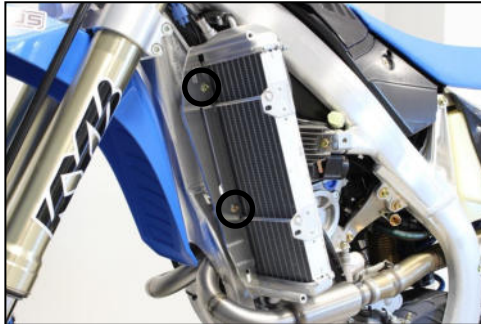

**AX1573**  
 TM EN300 4S Fi  
 Xtrem Radiator Guards

Tbhç 6x16mm

OEM Screws - *Vis d'origine*

Clamped bolts

Clamped bolts

Tbhç 6x16mm

Tbhç 6x20mm + M6 Washers

Align the holes - *Aligner les trous*