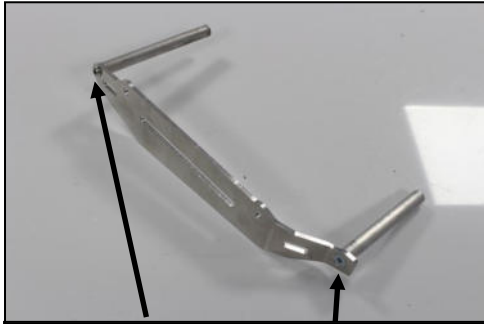

- 2 PM03-02-012 Black spacers 117mm
- 2 PM03-02-028 Black spacers 104mm
- 1 PM01-07-050 Plastic plate Right
- 1 PM01-07-051 Plastic plate Left
- 8 NE01-01-001 Tbhç 6x16mm
- 8 NE01-01-009 Tbhç 6x20mm
- 4 NE01-03-006 M6 Large Washers
- 4 NE01-03-001 M6 Washers
- 6 NE01-04-002 Clamped bolt M6

**AX1573**  
 TM EN300 4S Fi  
 Xtrem Radiator Guards

Tbhç 6x16mm

OEM Screws - *Vis d'origine*

Clamped bolts

Clamped bolts

Tbhç 6x16mm

Tbhç 6x20mm + M6 Washers

Align the holes - *Aligner les trous*