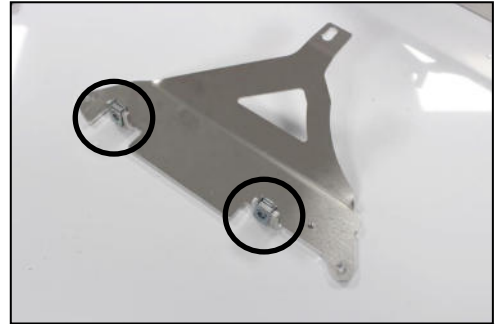

- 2 PM03-02-012 Black spacers 117mm
- 2 PM03-02-028 Black spacers 104mm
- 1 PM01-07-050 Plastic plate Right
- 1 PM01-07-051 Plastic plate Left
- 8 NE01-01-001 Tbhç 6x16mm
- 8 NE01-01-009 Tbhç 6x20mm
- 4 NE01-03-006 M6 Large Washers
- 4 NE01-03-001 M6 Washers
- 6 NE01-04-002 Clamped bolt M6

**AX1573**  
 TM EN300 4S Fi  
 Xtrem Radiator Guards

Tbhç 6x16mm

OEM Screws - *Vis d'origine*

Clamped bolts

Clamped bolts

Tbhç 6x16mm

Tbhç 6x20mm + M6 Washers

Align the holes - *Aligner les trous*