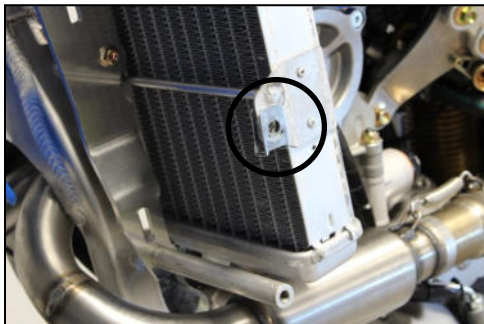

**AX1573**  
 TM EN300 4S Fi  
 Xtrem Radiator Guards

Tbhç 6x16mm

OEM Screws - *Vis d'origine*

Clamped bolts

Clamped bolts

Tbhç 6x16mm

Tbhç 6x20mm + M6 Washers

Align the holes - *Aligner les trous*