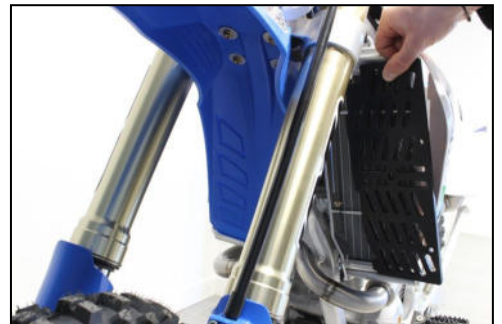

**AX1573**  
 TM EN300 4S Fi  
 Xtrem Radiator Guards

Tbhç 6x16mm

OEM Screws - *Vis d'origine*

Clamped bolts

Clamped bolts

Tbhç 6x16mm

Tbhç 6x20mm + M6 Washers

Align the holes - *Aligner les trous*