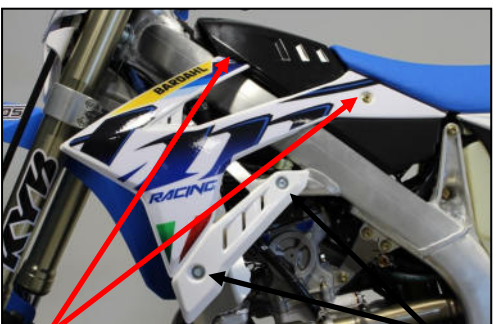

**AX1573**  
 TM EN300 4S Fi  
 Xtrem Radiator Guards

Tbhç 6x16mm

OEM Screws - *Vis d'origine*

Clamped bolts

Clamped bolts

Tbhç 6x16mm

Tbhç 6x20mm + M6 Washers

Align the holes - *Aligner les trous*