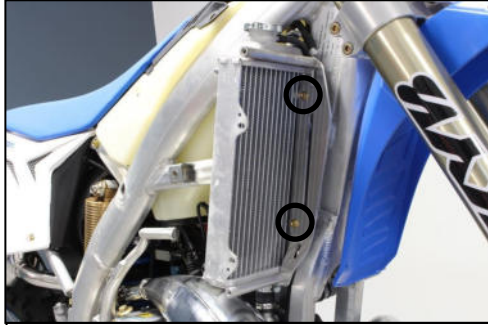

- 2 PM03-02-028 Black spacers 104mm
- 2 PM03-02-010 Black spacers 128mm
- 1 PM01-07-044 Plastic plate Right
- 1 PM01-07-045 Plastic plate Left
- 6 NE01-01-001 Tbhç 6x16mm
- 2 NE01-02-001 Tfhc 6x16mm
- 6 NE01-01-009 Tbhç 6x20mm
- 2 NE01-01-021 Tbhç 6x8mm
- 4 NE01-03-006 M6 Large Washers
- 4 NE01-03-001 M6 Washers
- 4 NE01-04-002 Clamped bolt M6

**AX1572**  
 TM EN250-300 2S Fi  
 Xtrem Radiator Guards

Tbhç 6x16mm - Tfhc 6x16mm

OEM Screws - *Vis d'origine*

Clamped bolts

Tbhç 6x16mm

Tbhç 6x20mm + M6 Washers

OEM Screws

Tbhç 6x8mm