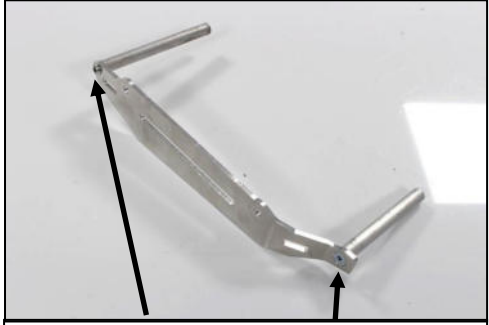

- 2 PM03-02-028 Black spacers 104mm
- 2 PM03-02-010 Black spacers 128mm
- 1 PM01-07-044 Plastic plate Right
- 1 PM01-07-045 Plastic plate Left
- 6 NE01-01-001 Tbhç 6x16mm
- 2 NE01-02-001 Tfhc 6x16mm
- 6 NE01-01-009 Tbhç 6x20mm
- 2 NE01-01-021 Tbhç 6x8mm
- 4 NE01-03-006 M6 Large Washers
- 4 NE01-03-001 M6 Washers
- 4 NE01-04-002 Clamped bolt M6

**AX1572**  
 TM EN250-300 2S Fi  
 Xtrem Radiator Guards

Tbhç 6x16mm - Tfhc 6x16mm

OEM Screws - *Vis d'origine*

Clamped bolts

Tbhç 6x16mm

Tbhç 6x20mm + M6 Washers

OEM Screws

Tbhç 6x8mm