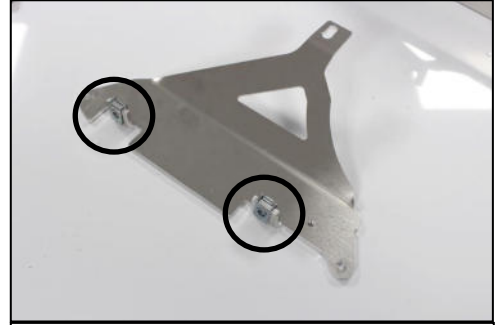

- 2 PM03-02-028 Black spacers 104mm
- 2 PM03-02-010 Black spacers 128mm
- 1 PM01-07-044 Plastic plate Right
- 1 PM01-07-045 Plastic plate Left
- 6 NE01-01-001 Tbhç 6x16mm
- 2 NE01-02-001 Tfhc 6x16mm
- 6 NE01-01-009 Tbhç 6x20mm
- 2 NE01-01-021 Tbhç 6x8mm
- 4 NE01-03-006 M6 Large Washers
- 4 NE01-03-001 M6 Washers
- 4 NE01-04-002 Clamped bolt M6

**AX1572**  
 TM EN250-300 2S Fi  
 Xtrem Radiator Guards

Tbhç 6x16mm - Tfhc 6x16mm

OEM Screws - *Vis d'origine*

Clamped bolts

Tbhç 6x16mm

Tbhç 6x20mm + M6 Washers

OEM Screws

Tbhç 6x8mm