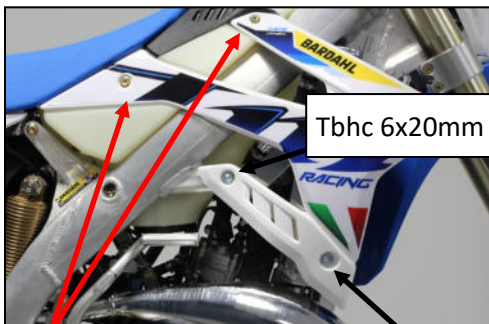

- 2 PM03-02-028 Black spacers 104mm
- 2 PM03-02-010 Black spacers 128mm
- 1 PM01-07-044 Plastic plate Right
- 1 PM01-07-045 Plastic plate Left
- 6 NE01-01-001 Tbhç 6x16mm
- 2 NE01-02-001 Tfhc 6x16mm
- 6 NE01-01-009 Tbhç 6x20mm
- 2 NE01-01-021 Tbhç 6x8mm
- 4 NE01-03-006 M6 Large Washers
- 4 NE01-03-001 M6 Washers
- 4 NE01-04-002 Clamped bolt M6

**AX1572**  
 TM EN250-300 2S Fi  
 Xtrem Radiator Guards

Tbhç 6x16mm - Tfhc 6x16mm

OEM Screws - *Vis d'origine*

Clamped bolts

Tbhç 6x16mm

Tbhç 6x20mm + M6 Washers

OEM Screws

Tbhç 6x8mm