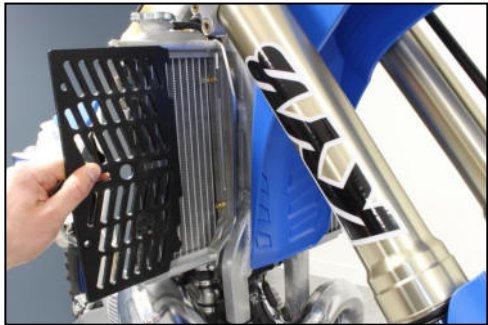

**AX1572**  
 TM EN250-300 2S Fi  
 Xtrem Radiator Guards

Tbhç 6x16mm - Tfhc 6x16mm

OEM Screws - *Vis d'origine*

Clamped bolts

Tbhç 6x16mm

Tbhç 6x20mm + M6 Washers

OEM Screws

Tbhç 6x8mm