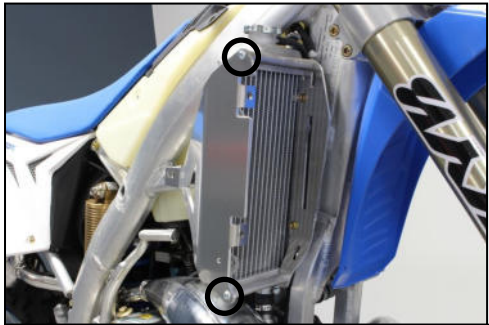

**AX1572**  
 TM EN250-300 2S Fi  
 Xtrem Radiator Guards

Tbhç 6x16mm - Tfhc 6x16mm

OEM Screws - *Vis d'origine*

Clamped bolts

Tbhç 6x16mm

Tbhç 6x20mm + M6 Washers

OEM Screws

Tbhç 6x8mm