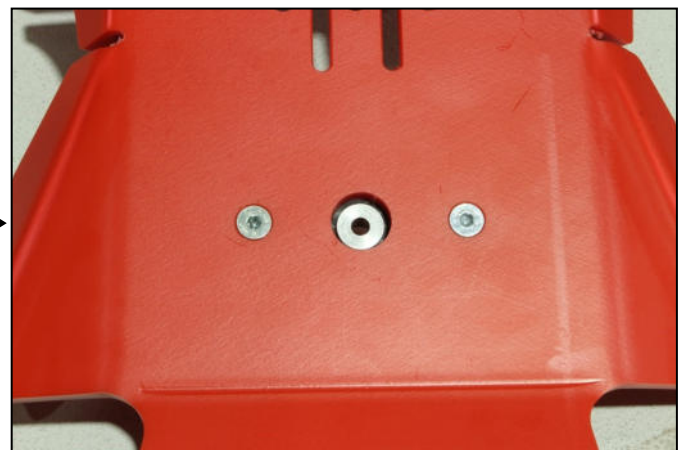

**AX1558**

Xtrem Skid Plate  
BETA 350/430/480/500RR

Tfhc 6x30  
+  
R.M6  
+  
Em6f

Alloy  
spacer

Th 6x35

Screw 6x25mm

Tfhc 6x25mm

+  
R.M6  
+  
Em6f