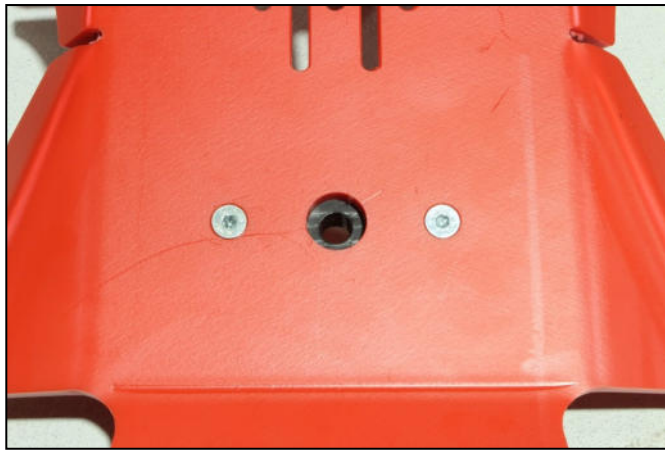

- 1 PM01-05-011 - Plastic part 15mm
- 1 PM01-06-049 - Plastic N°30
- 1 NE01-04-002 - Clamped Bolts
- 2 NE01-02-004 - Tfhc 6x30mm
- 1 NE01-06-028 - Th 6x35mm
- 2 NE01-02-003 - Tfhc 6x25mm
- 4 NE01-04-003 - Em6f
- 1 NE10-01-004 - Alloy spacer
- 4 NE01-03-001 - R.M6
- 2 NE01-11-001 - Screws 6x25mm
- 1 NE04-01-179 - Sticker

**AX1558**

Xtrem Skid Plate  
BETA 350/430/480/500RR

Tfhc 6x30  
+  
R.M6  
+  
Em6f

Alloy  
spacer

Th 6x35

Screw 6x25mm

Tfhc 6x25mm

+  
R.M6  
+  
Em6f