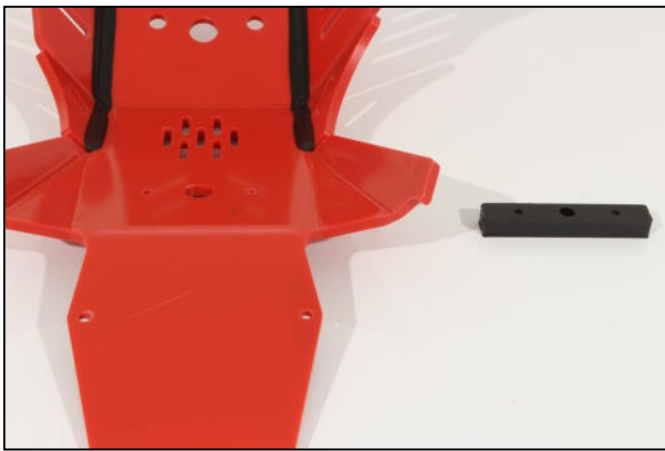

- 1 PM01-05-011 - Plastic part 15mm
- 1 PM01-06-049 - Plastic N°30
- 1 NE01-04-002 - Clamped Bolts
- 2 NE01-02-004 - Tfhc 6x30mm
- 1 NE01-06-028 - Th 6x35mm
- 2 NE01-02-003 - Tfhc 6x25mm
- 4 NE01-04-003 - Em6f
- 1 NE10-01-004 - Alloy spacer
- 4 NE01-03-001 - R.M6
- 2 NE01-11-001 - Screws 6x25mm
- 1 NE04-01-179 - Sticker

**AX1558**

Xtrem Skid Plate  
BETA 350/430/480/500RR

Tfhc 6x30  
+  
R.M6  
+  
Em6f

Alloy  
spacer

Th 6x35

Screw 6x25mm

Tfhc 6x25mm

+  
R.M6  
+  
Em6f