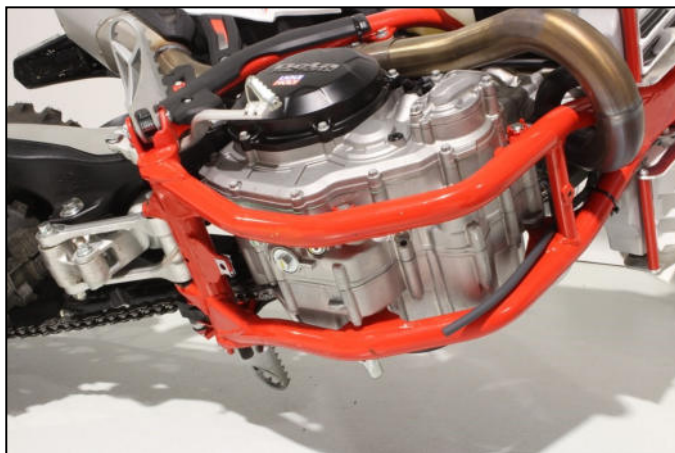

**AX1558**

Xtrem Skid Plate  
BETA 350/430/480/500RR

Tfhc 6x30  
+  
R.M6  
+  
Em6f

Alloy  
spacer

Th 6x35

Screw 6x25mm

Tfhc 6x25mm

+  
R.M6  
+  
Em6f