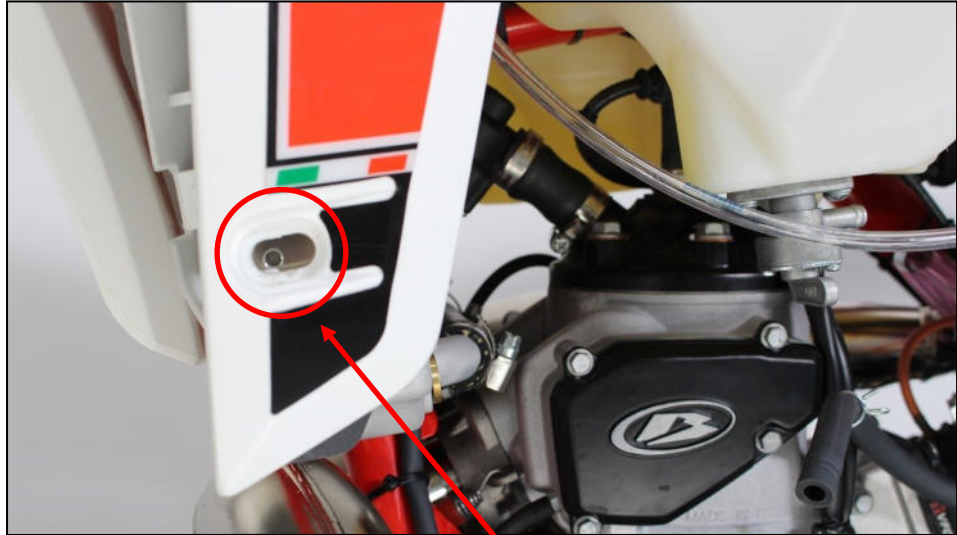

AX1552
 BETA 250RR/300RR
 Radiator Guards
VIDEO ON YOUTUBE !!!

TBHC 6x16mm + Alloy spacer 54mm

TBHC 6x16mm

TBHC 6x16mm

TBHC 6x16mm

Th 5x8mm + Th 5x35mm

TBHC 6x8mm + Large Ring M6