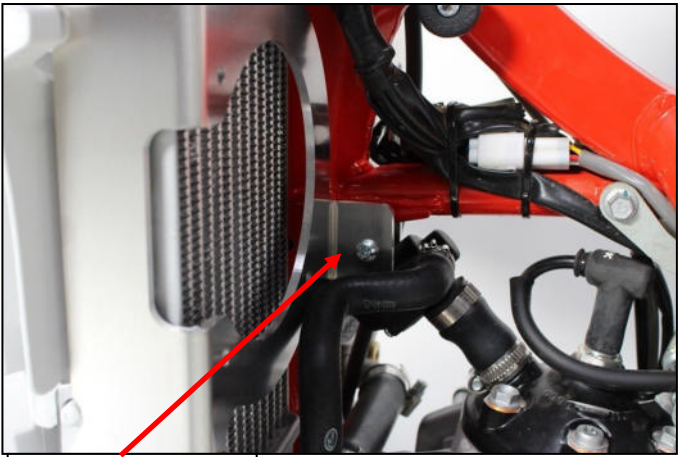

AX1552
 BETA 250RR/300RR
 Radiator Guards
VIDEO ON YOUTUBE !!!

TBHC 6x16mm + Alloy spacer 54mm

TBHC 6x16mm

TBHC 6x16mm

TBHC 6x16mm

Th 5x8mm + Th 5x35mm

TBHC 6x8mm + Large Ring M6