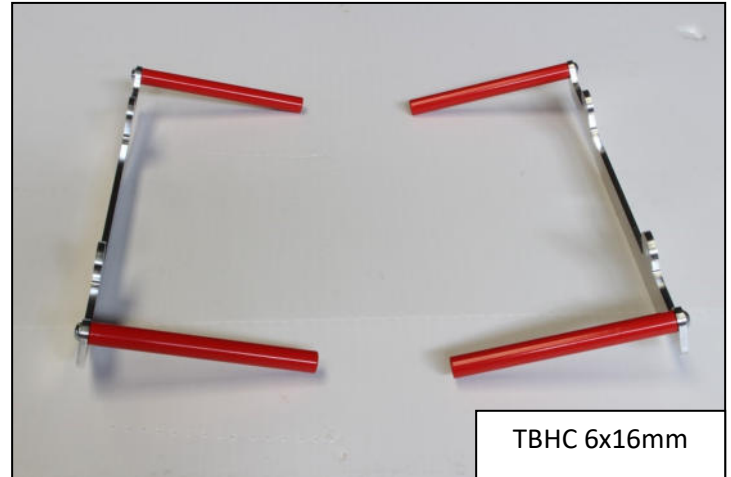

- 4 NE03-02-011 - Red spacers 122mm
- 10 NE01-01-001 - TbhC 6x16mm
- 1 NE03-01-009 - Alloy spacer 54mm
- 4 NE01-06-010 - TH6x15mm
- 2 NE01-01-021 - TbhC 6x8mm
- 2 NE01-03-006 - R.M6 Large
- 2 NE01-06-011 - Th 5x8mm (to fit the fan)
- 1 NE01-06-033 - Th 5x35mm (to fit the fan)

AX1552
 BETA 250RR/300RR
 Radiator Guards
VIDEO ON YOUTUBE !!!

TBHC 6x16mm + Alloy spacer 54mm

TBHC 6x16mm

TBHC 6x16mm

TBHC 6x16mm

Th 5x8mm + Th 5x35mm

TBHC 6x8mm + Large Ring M6