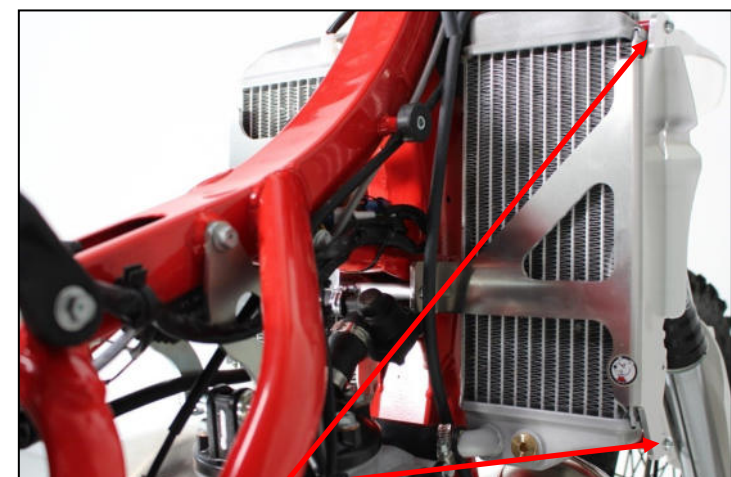

TBHC 6x16mm