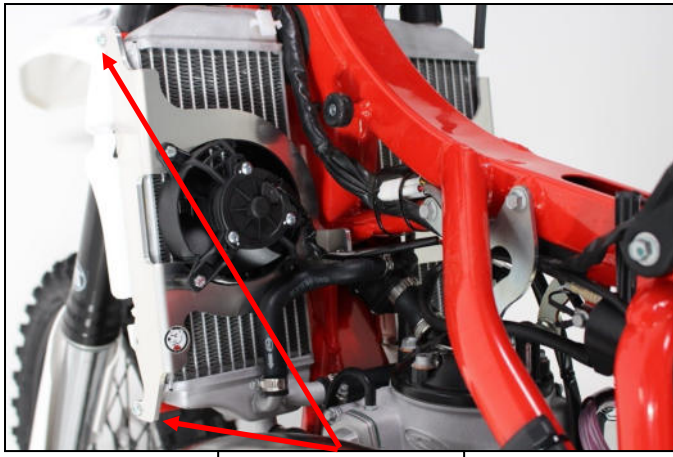

TBHC 6x16mm + Alloy spacer 54mm

TBHC 6x16mm