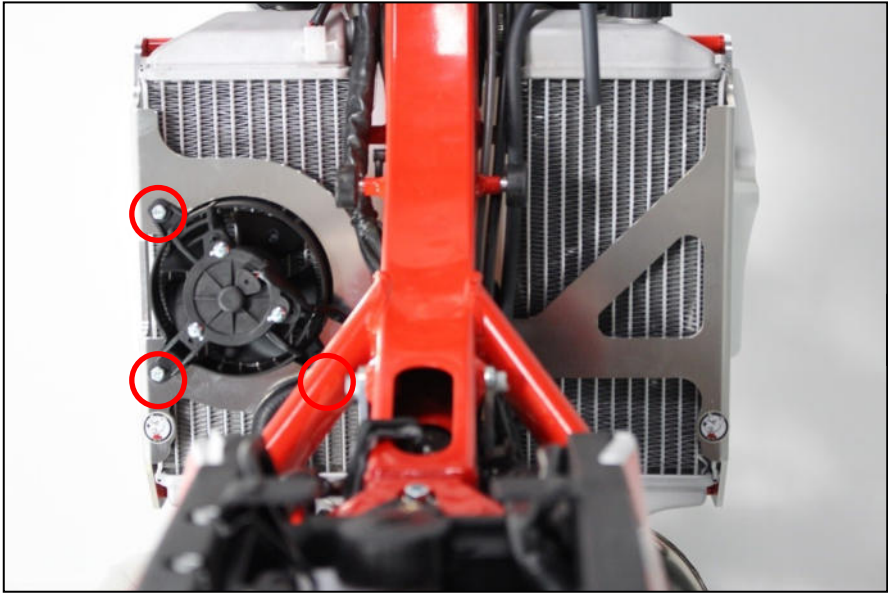

AX1552
 BETA 250RR/300RR
 Radiator Guards
VIDEO ON YOUTUBE !!!

TBHC 6x16mm + Alloy spacer 54mm

TBHC 6x16mm

TBHC 6x16mm

TBHC 6x16mm

Th 5x8mm + Th 5x35mm

TBHC 6x8mm + Large Ring M6