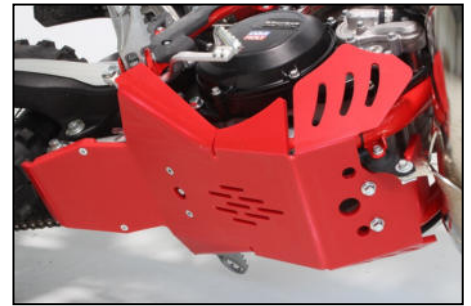

AX1551

Xtrem Red Skid Plate
BETA 250-300RR

- 1 PM01-04-155 - HDPE Rear Part
- 1 PM01-04-194- HDPE Front bracket
- 1 PM01-06-048 - HDPE Part N°29
- 3 NE01-04-002 - Clamped Bolts
- 2 NE01-02-005 - Tfhc 6x35mm
- 1 NE01-06-013 - Th 6x40mm
- 2 NE01-02-003 - Tfhc 6x25mm
- 4 NE01-04-003 - Em6f
- 1 NE01-03-006 - R.M6 large
- 4 NE01-03-001 - R.M6
- 2 NE01-11-001 - Screws 6x25mm