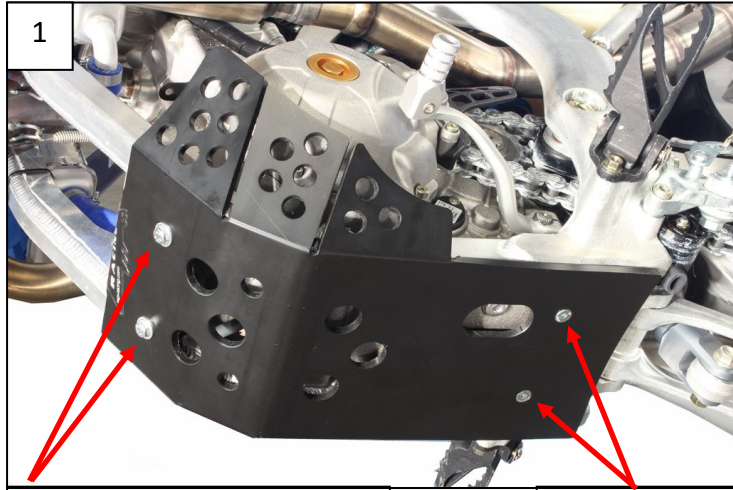

**AX1542**  
TM 250-300Fi  
Skid Plate 6mm

- 2 NE01-06-028 - Th 6x35mm
- 2 NE10-01-004 - Bagues épaulées
- 2 NE01-02-005 - Tfhc 6x35mm
- 1 NE04-01-174 - Sticker

Th 6x35mm + Alloy spacers

Tfhc 6x35mm

**AX1542**  
TM 250-300Fi  
Skid Plate 6mm

- 2 NE01-06-028 - Th 6x35mm
- 2 NE10-01-004 - Bagues épaulées
- 2 NE01-02-005 - Tfhc 6x35mm
- 1 NE04-01-174 - Sticker

Th 6x35mm + Alloy spacers

Tfhc 6x35mm