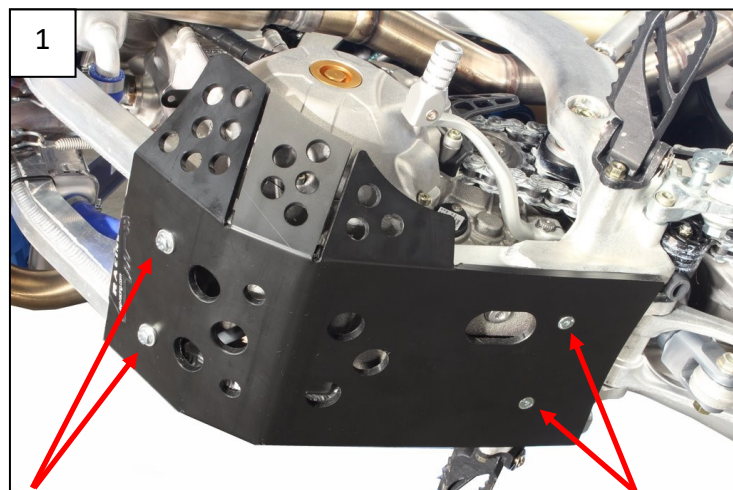

**AX1542**  
TM 250-300Fi  
Skid Plate 6mm

- 2 NE01-06-028 - Th 6x35mm
- 2 NE10-01-004 - Bagues épaulées
- 2 NE01-02-005 - Tfhc 6x35mm
- 1 NE04-01-174 - Sticker

Th 6x35mm + Alloy spacers

Tfhc 6x35mm

**AX1542**  
TM 250-300Fi  
Skid Plate 6mm

- 2 NE01-06-028 - Th 6x35mm
- 2 NE10-01-004 - Bagues épaulées
- 2 NE01-02-005 - Tfhc 6x35mm
- 1 NE04-01-174 - Sticker

Th 6x35mm + Alloy spacers

Tfhc 6x35mm