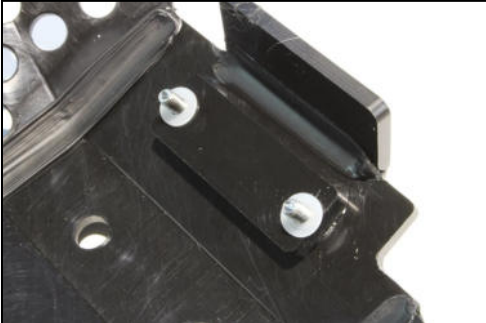

AX1538
 TM250-300
 Skid Plate 6mm

- 1 PM01-09-014 - Front plastic spacer
- 2 NE10-01-004 - Alloy spacers
- 2 NE01-10-001 - Thf 6x30mm
- 2 NE01-03-003 - Clipped rings
- 2 NE01-02-004 - Tfhc 6x30mm

Front Plastic spacer + Clipped rings

Thf 6x30mm + Alloy spacers

Tfhc 6x30mm

Thf 6x30mm

AX1538
 TM250-300
 Skid Plate 6mm

- 1 PM01-09-014 - Front plastic spacer
- 2 NE10-01-004 - Alloy spacers
- 2 NE01-10-001 - Thf 6x30mm
- 2 NE01-03-003 - Clipped rings
- 2 NE01-02-004 - Tfhc 6x30mm

Front Plastic spacer + Clipped rings

Thf 6x30mm + Alloy spacers

Tfhc 6x30mm

Thf 6x30mm