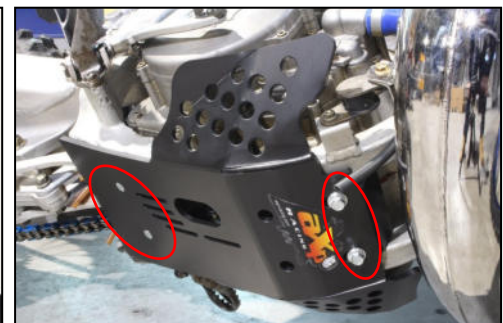

Thf 6x30mm

Tfhc 6x30mm