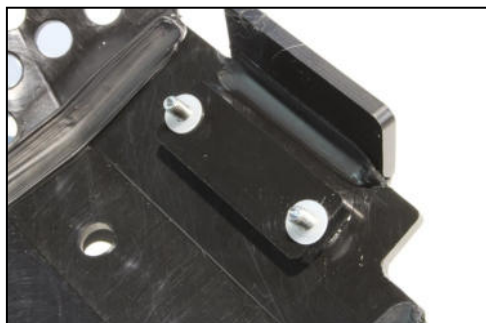

AX1538
 TM250-300
 Skid Plate 6mm

- 1 PM01-09-014 - Front plastic spacer
- 2 NE10-01-004 - Alloy spacers
- 2 NE01-10-001 - Thf 6x30mm
- 2 NE01-03-003 - Clipped rings
- 2 NE01-02-004 - Tfhc 6x30mm

Front Plastic spacer + Clipped rings

Thf 6x30mm + Alloy spacers

Tfhc 6x30mm

Thf 6x30mm

AX1538
 TM250-300
 Skid Plate 6mm

- 1 PM01-09-014 - Front plastic spacer
- 2 NE10-01-004 - Alloy spacers
- 2 NE01-10-001 - Thf 6x30mm
- 2 NE01-03-003 - Clipped rings
- 2 NE01-02-004 - Tfhc 6x30mm

Front Plastic spacer + Clipped rings

Thf 6x30mm + Alloy spacers

Tfhc 6x30mm

Thf 6x30mm