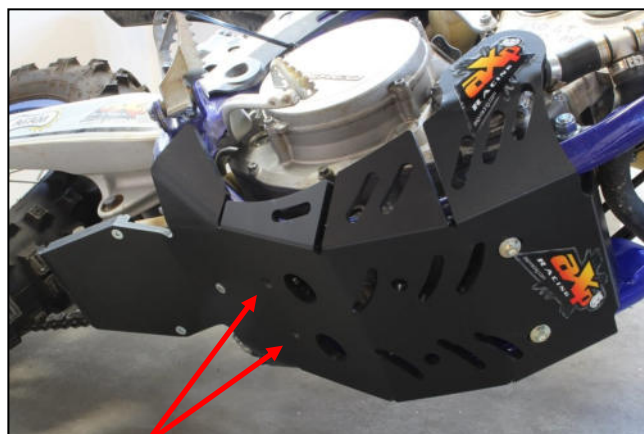

AX1537

Sherco 250/300 SEF-R

Xtrem Blue Skid Plate 8mm

CLASSIC ENDURO USE

Tfhc 6x35mm

Tfhc 6x25mm

HARD ENDURO USE

Tfhc 6x30mm