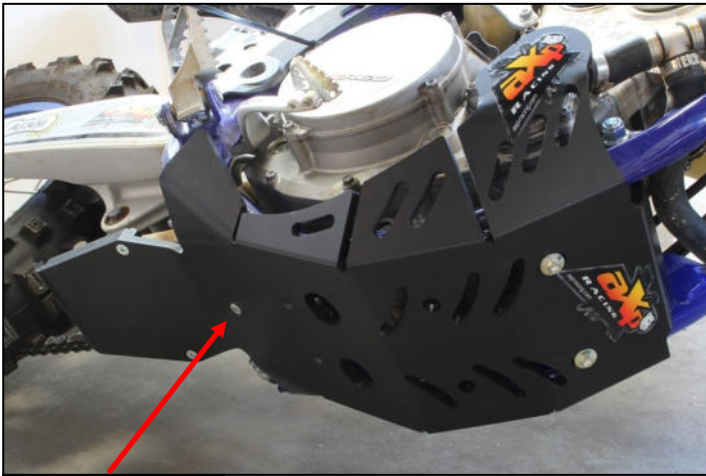

- 2 NE01-11-001 - Screws 6x25mm
- 2 NE01-02-004 - Tfhc 6x30mm
- 5 NE01-04-002 - Clamped bolt
- 2 NE01-02-003 - Tfhc 6x25mm
- 2 NE01-03-001 - R.M6
- 2 NE01-04-003 - Em6f
- 1 PM01-06-046 - N°27
- 1 NE01-02-005 - Tfhc 6x35mm
- 1 PM01-04-190 - PHD 20mm
- 1 NE04-01-172 - Sticker

AX1537

Sherco 250/300 SEF-R

Xtrem Blue Skid Plate 8mm

CLASSIC ENDURO USE

Tfhc 6x35mm

Tfhc 6x25mm

HARD ENDURO USE

Tfhc 6x30mm