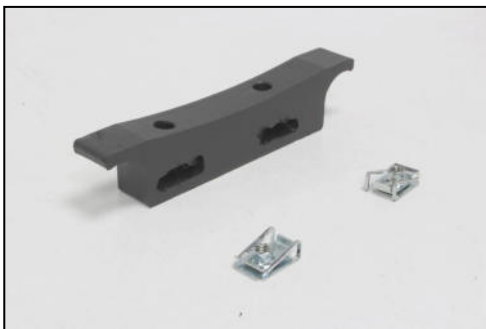

- 2 NE01-11-001 - Screws 6x25mm
- 2 NE01-02-004 - Tfhc 6x30mm
- 5 NE01-04-002 - Clamped bolt
- 2 NE01-02-003 - Tfhc 6x25mm
- 2 NE01-03-001 - R.M6
- 2 NE01-04-003 - Em6f
- 1 PM01-06-046 - N°27
- 1 NE01-02-005 - Tfhc 6x35mm
- 1 PM01-04-190 - PHD 20mm
- 1 NE04-01-172 - Sticker

AX1537

Sherco 250/300 SEF-R

Xtrem Blue Skid Plate 8mm

CLASSIC ENDURO USE

Tfhc 6x35mm

Tfhc 6x25mm

HARD ENDURO USE

Tfhc 6x30mm