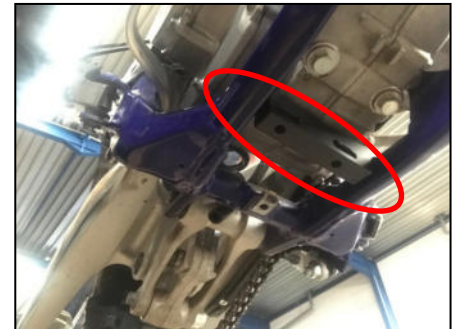

AX1537

Sherco 250/300 SEF-R

Xtrem Blue Skid Plate 8mm

CLASSIC ENDURO USE

Tfhc 6x35mm

Tfhc 6x25mm

HARD ENDURO USE

Tfhc 6x30mm