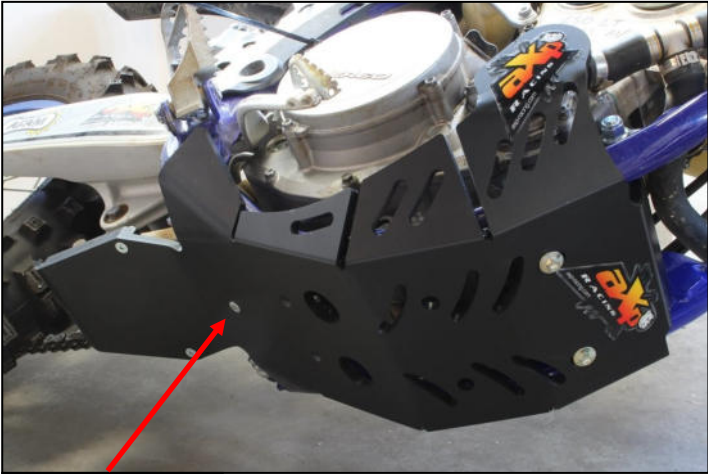

- 2 NE01-11-001 - Screws 6x25mm
- 2 NE01-02-004 - Tfhc 6x30mm
- 5 NE01-04-002 - Clamped bolt
- 2 NE01-02-003 - Tfhc 6x25mm
- 2 NE01-03-001 - R.M6
- 2 NE01-04-003 - Em6f
- 1 PM01-06-046 - N°27
- 1 NE01-02-005 - Tfhc 6x35mm
- 1 PM01-04-190 - PHD 20mm
- 1 NE04-01-172 - Sticker

AX1536
 Sherco 250/300 SEF-R
 Xtrem Skid Plate 8mm

CLASSIC ENDURO USE

Tfhc 6x35mm

Tfhc 6x25mm

HARD ENDURO USE

Tfhc 6x30mm