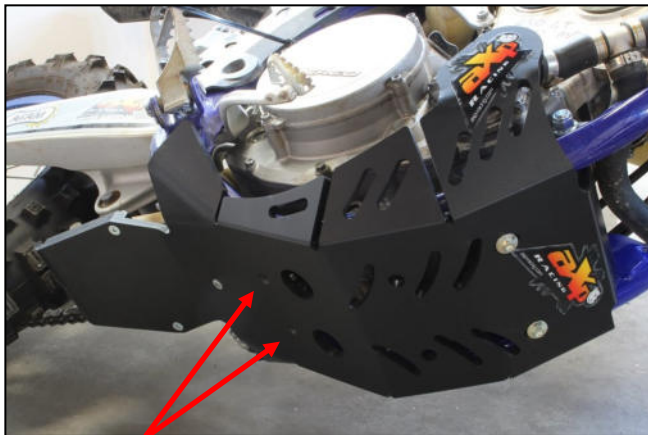

AX1536
 Sherco 250/300 SEF-R
 Xtrem Skid Plate 8mm

CLASSIC ENDURO USE

Tfhc 6x35mm

Tfhc 6x25mm

HARD ENDURO USE

Tfhc 6x30mm