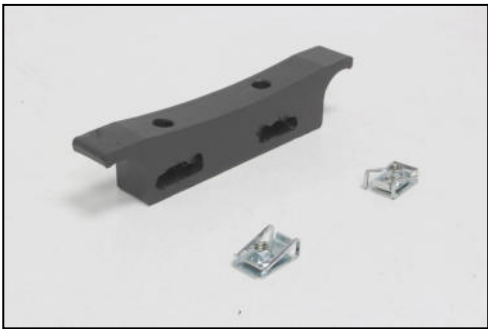

- 2 NE01-11-001 - Screws 6x25mm
- 2 NE01-02-004 - Tfhc 6x30mm
- 5 NE01-04-002 - Clamped bolt
- 2 NE01-02-003 - Tfhc 6x25mm
- 2 NE01-03-001 - R.M6
- 2 NE01-04-003 - Em6f
- 1 PM01-06-046 - N°27
- 1 NE01-02-005 - Tfhc 6x35mm
- 1 PM01-04-190 - PHD 20mm
- 1 NE04-01-172 - Sticker

AX1536
 Sherco 250/300 SEF-R
 Xtrem Skid Plate 8mm

CLASSIC ENDURO USE

Tfhc 6x35mm

Tfhc 6x25mm

HARD ENDURO USE

Tfhc 6x30mm