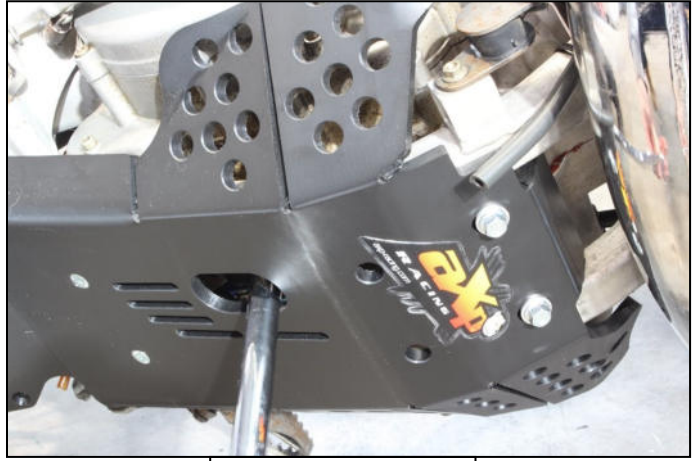

**AX1534**  
 TM250-300  
 Xtrem Skid Plate 8mm

VIDEO ON  

  
[www.axp-racing.com](http://www.axp-racing.com)

Front Plastic spacer + Clipped rings

Thf 6x30mm + Alloy spacers

Tfhc 6x35mm

Thf 6x30mm

Tfhc 6x25mm + M6 Rings + Em6f