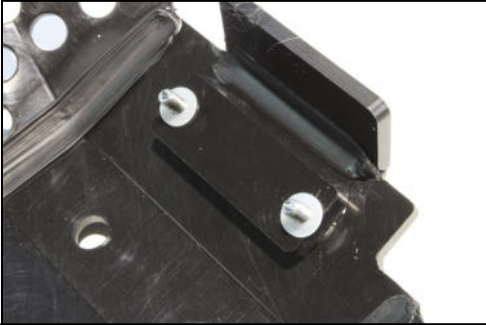

AX1533
 TM250-300
 Skid Plate 6mm

- 1 PM01-09-012 - Front plastic spacer
- 2 NE10-01-004 - Alloy spacers
- 2 NE01-10-001 - Thf 6x30mm
- 2 NE01-03-003 - Clipped rings
- 2 NE01-02-004 - Tfhc 6x30mm

Front Plastic spacer + Clipped rings

Thf 6x30mm + Alloy spacers

Tfhc 6x30mm

Thf 6x30mm

AX1533
 TM250-300
 Skid Plate 6mm

- 1 PM01-09-012 - Front plastic spacer
- 2 NE10-01-004 - Alloy spacers
- 2 NE01-10-001 - Thf 6x30mm
- 2 NE01-03-003 - Clipped rings
- 2 NE01-02-004 - Tfhc 6x30mm

Front Plastic spacer + Clipped rings

Thf 6x30mm + Alloy spacers

Tfhc 6x30mm

Thf 6x30mm