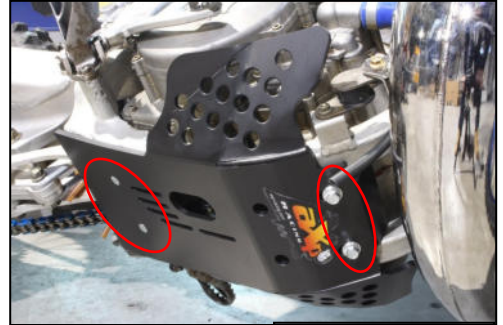

AX1533
 TM250-300
 Skid Plate 6mm

- 1 PM01-09-012 - Front plastic spacer
- 2 NE10-01-004 - Alloy spacers
- 2 NE01-10-001 - Thf 6x30mm
- 2 NE01-03-003 - Clipped rings
- 2 NE01-02-004 - Tfhc 6x30mm

Front Plastic spacer + Clipped rings

Thf 6x30mm + Alloy spacers

Tfhc 6x30mm

Thf 6x30mm

AX1533
 TM250-300
 Skid Plate 6mm

- 1 PM01-09-012 - Front plastic spacer
- 2 NE10-01-004 - Alloy spacers
- 2 NE01-10-001 - Thf 6x30mm
- 2 NE01-03-003 - Clipped rings
- 2 NE01-02-004 - Tfhc 6x30mm