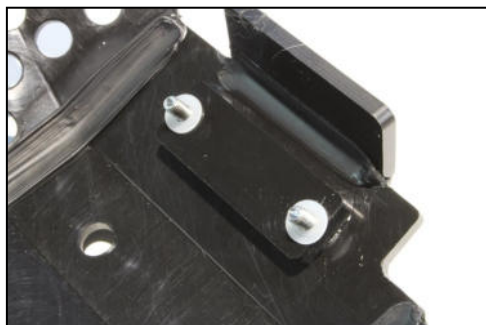

AX1533
 TM250-300
 Skid Plate 6mm

- 1 PM01-09-012 - Front plastic spacer
- 2 NE10-01-004 - Alloy spacers
- 2 NE01-10-001 - Thf 6x30mm
- 2 NE01-03-003 - Clipped rings
- 2 NE01-02-004 - Tfhc 6x30mm

Front Plastic spacer + Clipped rings

Thf 6x30mm + Alloy spacers

Tfhc 6x30mm

Thf 6x30mm

AX1533
 TM250-300
 Skid Plate 6mm

- 1 PM01-09-012 - Front plastic spacer
- 2 NE10-01-004 - Alloy spacers
- 2 NE01-10-001 - Thf 6x30mm
- 2 NE01-03-003 - Clipped rings
- 2 NE01-02-004 - Tfhc 6x30mm

Front Plastic spacer + Clipped rings

Thf 6x30mm + Alloy spacers

Tfhc 6x30mm

Thf 6x30mm