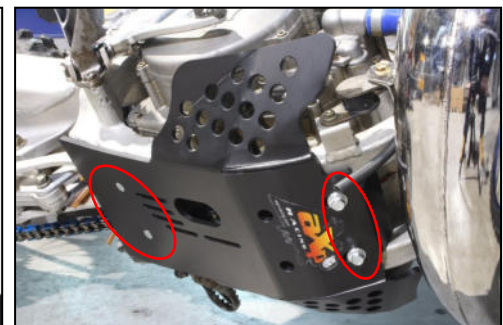

Thf 6x30mm

Tfhc 6x30mm