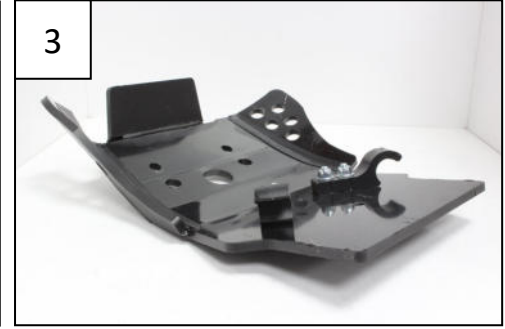

- 2 NE01-11-001 - Screws 6x25mm
- 2 NE01-04-002 - Clamped Bolt
- 4 NE01-03-001 - Ring M6
- 4 NE01-04-003 - Em6f
- 2 PM01-04-176 - Rear mounts
- 4 NE01-02-003 - Tfhc 6x25mm
- 1 PM02-01-037 - Metal bracker

**AX1519**

Yamaha YZ85  
Skid Plate

- 2 NE01-11-001 - Screws 6x25mm
- 2 NE01-04-002 - Clamped Bolt
- 4 NE01-03-001 - Ring M6
- 4 NE01-04-003 - Em6f
- 2 PM01-04-176 - Rear mounts
- 4 NE01-02-003 - Tfhc 6x25mm
- 1 PM02-01-037 - Metal bracker