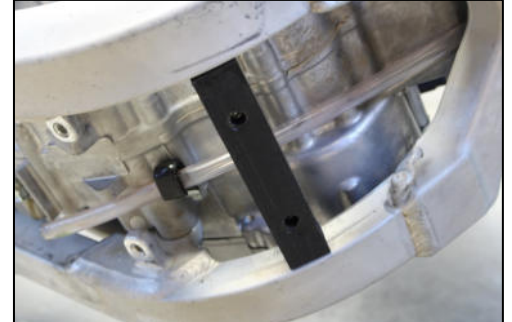

- 2 NE01-10-001 - Thf 6x30mm
- 2 NE10-01-004 - Alloy spacers
- 2 NE01-04-002 - Clamped Bolt
- 1 PM01-04-186 - Plastic bracket
- 2 NE01-02-002 - Tfhc 6x20mm
- 1 NE04-01-170 - Sticker

VIDEO ON
YOUTUBE

AX1517

Kawasaki KX450
Skid Plate

- 2 NE01-10-001 - Thf 6x30mm
- 2 NE10-01-004 - Alloy spacers
- 2 NE01-04-002 - Clamped Bolt
- 1 PM01-04-186 - Plastic bracket
- 2 NE01-02-002 - Tfhc 6x20mm
- 1 NE04-01-170 - Sticker