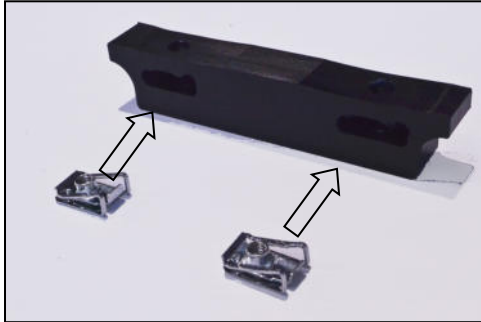

- 2 NE01-10-001 - Thf 6x30mm
- 2 NE10-01-004 - Alloy spacers
- 2 NE01-04-002 - Clamped Bolt
- 1 PM01-04-186 - Plastic bracket
- 2 NE01-02-002 - Tfhc 6x20mm
- 1 NE04-01-170 - Sticker

VIDEO ON
YOUTUBE

AX1517

Kawasaki KX450
Skid Plate

- 2 NE01-10-001 - Thf 6x30mm
- 2 NE10-01-004 - Alloy spacers
- 2 NE01-04-002 - Clamped Bolt
- 1 PM01-04-186 - Plastic bracket
- 2 NE01-02-002 - Tfhc 6x20mm
- 1 NE04-01-170 - Sticker