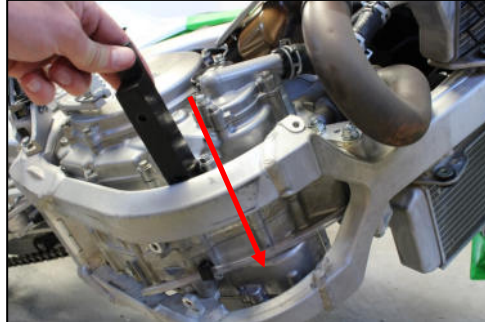

- 2 NE01-10-001 - Thf 6x30mm
- 2 NE10-01-004 - Alloy spacers
- 2 NE01-04-002 - Clamped Bolt
- 1 PM01-04-186 - Plastic bracket
- 2 NE01-02-002 - Tfhc 6x20mm
- 1 NE04-01-170 - Sticker

VIDEO ON
YOUTUBE

AX1517

Kawasaki KX450
Skid Plate

- 2 NE01-10-001 - Thf 6x30mm
- 2 NE10-01-004 - Alloy spacers
- 2 NE01-04-002 - Clamped Bolt
- 1 PM01-04-186 - Plastic bracket
- 2 NE01-02-002 - Tfhc 6x20mm
- 1 NE04-01-170 - Sticker