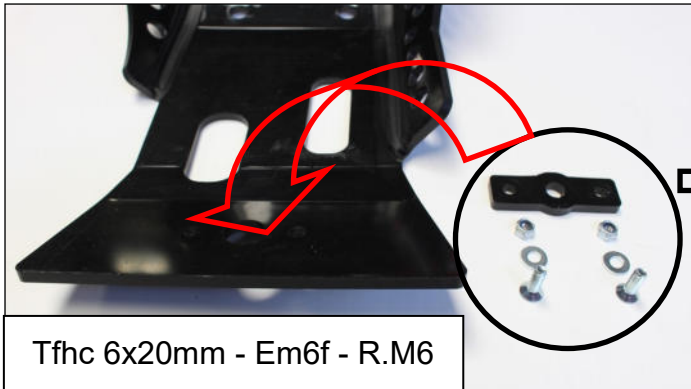

- 1 PM01-04-179 - Front bracket
- 1 PM01-07-039 - Rear plastic part
- 1 NE01-11-001 - Screw 6x25mm
- 1 NE01-10-001 - Thf 6x30mm
- 1 NE10-01-004 - Alloy spacers
- 1 NE01-04-002 - Clamped bolt
- 2 NE01-01-009 - Tbhc 6x20mm
- 4 NE01-03-001 - R.M6
- 2 NE01-04-003 - Em6f
- 2 NE01-02-002 - Tfhc 6x20mm
- 1 NE04-01-159 - Sticker KTM
- 1 NE04-01-161 - Sticker HVA

### AX1507

KTM 450SXF/XCF

Orange Skid Plate

Tfhc 6x20mm - Em6f - R.M6

Tbhc 6x20mm - R.M6

Screw 6x25mm

Thf 6x30mm + Alloy spacer