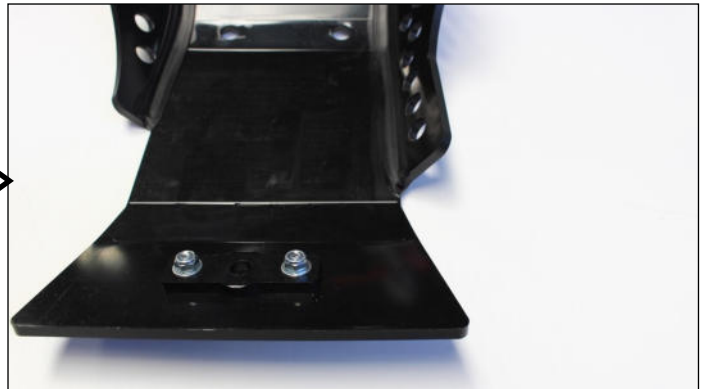

- 1 PM01-04-179 - Front bracket
- 1 PM01-07-039 - Rear plastic part
- 1 NE01-11-001 - Screw 6x25mm
- 1 NE01-10-001 - Thf 6x30mm
- 1 NE10-01-004 - Alloy spacers
- 1 NE01-04-002 - Clamped bolt
- 2 NE01-01-009 - Tbhc 6x20mm
- 4 NE01-03-001 - R.M6
- 2 NE01-04-003 - Em6f
- 2 NE01-02-002 - Tfhc 6x20mm
- 1 NE04-01-159 - Sticker KTM
- 1 NE04-01-161 - Sticker HVA

### AX1507

KTM 450SXF/XCF

Orange Skid Plate

Tfhc 6x20mm - Em6f - R.M6

Tbhc 6x20mm - R.M6

Screw 6x25mm

Thf 6x30mm + Alloy spacer