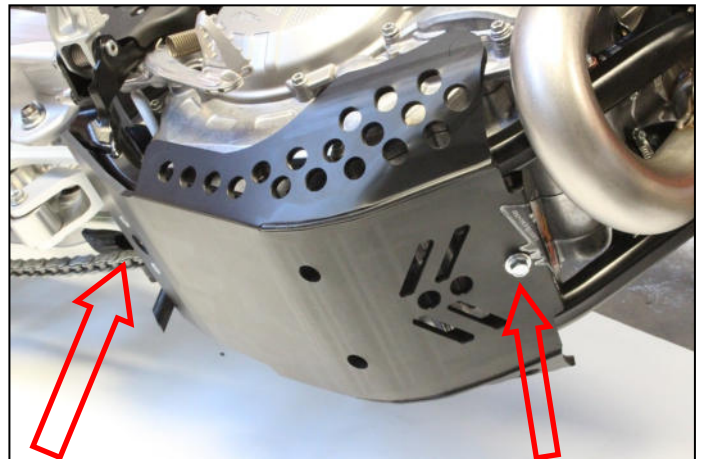

### AX1507

KTM 450SXF/XCF

Orange Skid Plate

Tfhc 6x20mm - Em6f - R.M6

Tbhc 6x20mm - R.M6

Screw 6x25mm

Thf 6x30mm + Alloy spacer