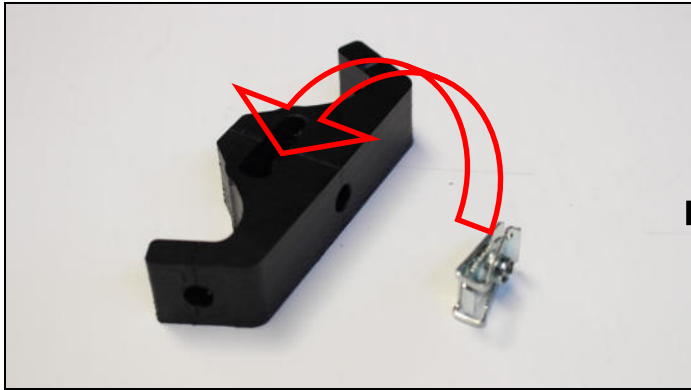

- 1 PM01-04-179 - Front bracket
- 1 PM01-07-039 - Rear plastic part
- 1 NE01-11-001 - Screw 6x25mm
- 1 NE01-10-001 - Thf 6x30mm
- 1 NE10-01-004 - Alloy spacers
- 1 NE01-04-002 - Clamped bolt
- 2 NE01-01-009 - Tbhc 6x20mm
- 4 NE01-03-001 - R.M6
- 2 NE01-04-003 - Em6f
- 2 NE01-02-002 - Tfhc 6x20mm
- 1 NE04-01-159 - Sticker KTM
- 1 NE04-01-161 - Sticker HVA

### AX1507

KTM 450SXF/XCF

Orange Skid Plate

Tfhc 6x20mm - Em6f - R.M6

Tbhc 6x20mm - R.M6

Screw 6x25mm

Thf 6x30mm + Alloy spacer