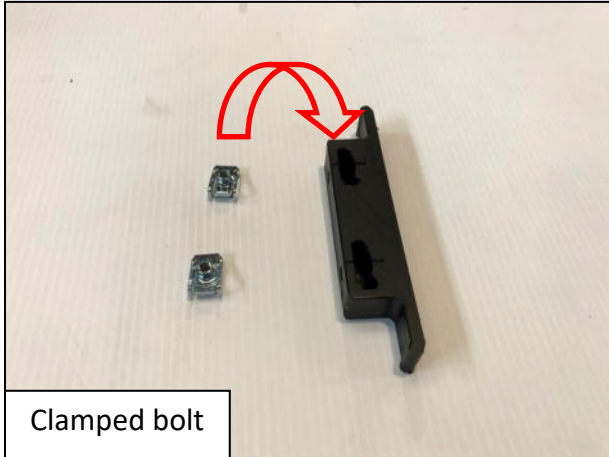

- 2 PM01-04-147 - Plastic brackets
- 2 NE01-11-001 - Screw 6x25mm
- 6 NE01-02-005 - Tfhc 6x35mm
- 6 NE01-03-001 - R.M6
- 6 NE01-04-003 - Em6f
- 2 NE01-04-002 - Clamped bolt
- 1 PM01-04-181 - Front bracket

AX1505

KTM 250/300 SX/XC
HVA TC250/TX300
Skid Plate

Clamped bolt

Tfhc 6x35mm