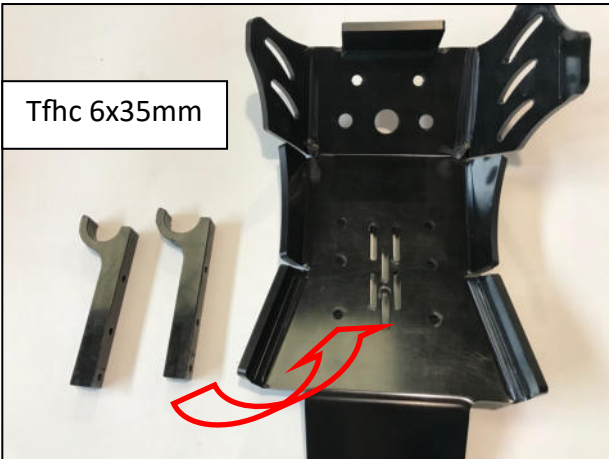

- 2 PM01-04-147 - Plastic brackets
- 2 NE01-11-001 - Screw 6x25mm
- 6 NE01-02-005 - Tfhc 6x35mm
- 6 NE01-03-001 - R.M6
- 6 NE01-04-003 - Em6f
- 2 NE01-04-002 - Clamped bolt
- 1 PM01-04-181 - Front bracket

AX1505

KTM 250/300 SX/XC
HVA TC250/TX300
Skid Plate

Clamped bolt

Tfhc 6x35mm