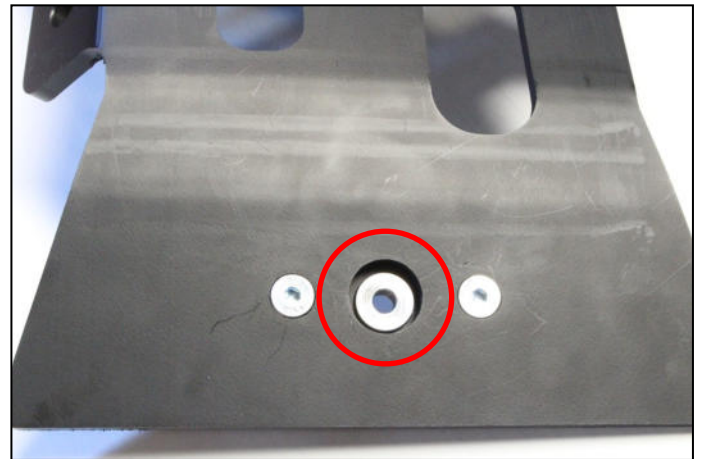

- 1 PM01-04-179 - Front bracket
- 1 PM01-05-010 - Rear plastic part
- 2 NE01-10-001 - Thf 6x30mm
- 2 NE10-01-004 - Alloy spacers
- 1 NE01-04-002 - Clamped bolt
- 2 NE01-01-009 - Tbhc 6x20mm
- 6 NE01-03-001 - R.M6
- 4 NE01-04-003 - Em6f
- 2 NE01-02-003 - Tfhc 6x25mm
- 2 NE01-02-004 - Tfhc 6x30mm
- 1 NE04-01-164 - Sticker
- 1 NE04-01-166 - Sticker
- 1 PM01-06-039 - N°21

AX1501

KTM 450SXF/XCF
Husqvarna FC/FX450
Xtrem Skid Plate

Tbhc 6x20mm - R.M6

THF 6x30mm

THF 6x30mm

Tfhc 6x25mm - R.M6 - Em6f