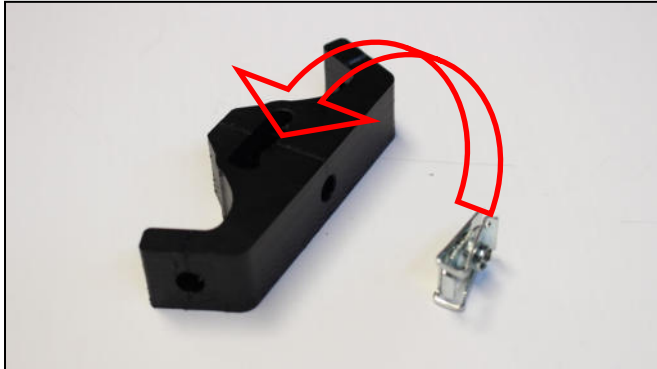

- 1 PM01-04-179 - Front bracket
- 1 PM01-05-010 - Rear plastic part
- 2 NE01-10-001 - Thf 6x30mm
- 2 NE10-01-004 - Alloy spacers
- 1 NE01-04-002 - Clamped bolt
- 2 NE01-01-009 - Tbhc 6x20mm
- 6 NE01-03-001 - R.M6
- 4 NE01-04-003 - Em6f
- 2 NE01-02-003 - Tfhc 6x25mm
- 2 NE01-02-004 - Tfhc 6x30mm
- 1 NE04-01-164 - Sticker
- 1 NE04-01-166 - Sticker
- 1 PM01-06-039 - N°21

AX1501

KTM 450SXF/XCF
Husqvarna FC/FX450
Xtrem Skid Plate

Tbhc 6x20mm - R.M6

THF 6x30mm

THF 6x30mm

Tfhc 6x25mm - R.M6 - Em6f