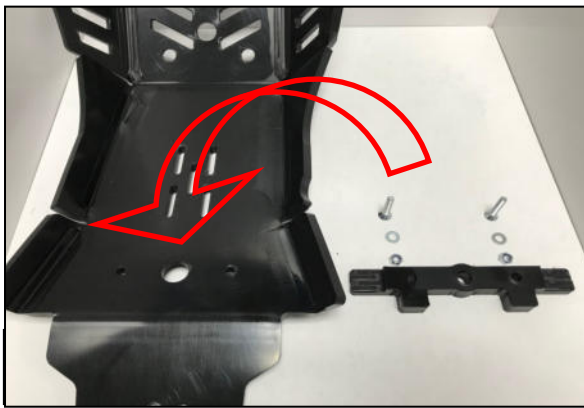

- 1 PM01-04-179 - Front bracket
- 1 PM01-05-010 - Rear plastic part
- 2 NE01-10-001 - Thf 6x30mm
- 2 NE10-01-004 - Alloy spacers
- 1 NE01-04-002 - Clamped bolt
- 2 NE01-01-009 - Tbhc 6x20mm
- 6 NE01-03-001 - R.M6
- 4 NE01-04-003 - Em6f
- 2 NE01-02-003 - Tfhc 6x25mm
- 2 NE01-02-004 - Tfhc 6x30mm
- 1 NE04-01-164 - Sticker
- 1 NE04-01-166 - Sticker
- 1 PM01-06-039 - N°21

AX1501

KTM 450SXF/XCF
Husqvarna FC/FX450
Xtrem Skid Plate

Tbhc 6x20mm - R.M6

THF 6x30mm

THF 6x30mm

Tfhc 6x25mm - R.M6 - Em6f