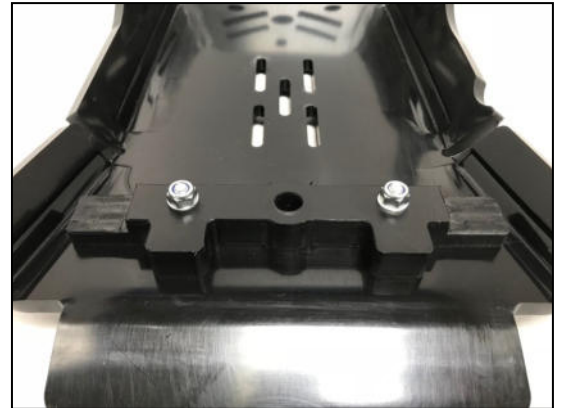

- 1 PM01-04-179 - Front bracket
- 1 PM01-05-010 - Rear plastic part
- 2 NE01-10-001 - Thf 6x30mm
- 2 NE10-01-004 - Alloy spacers
- 1 NE01-04-002 - Clamped bolt
- 2 NE01-01-009 - Tbhc 6x20mm
- 6 NE01-03-001 - R.M6
- 4 NE01-04-003 - Em6f
- 2 NE01-02-003 - Tfhc 6x25mm
- 2 NE01-02-004 - Tfhc 6x30mm
- 1 NE04-01-164 - Sticker
- 1 NE04-01-166 - Sticker
- 1 PM01-06-039 - N°21

AX1501

KTM 450SXF/XCF
Husqvarna FC/FX450
Xtrem Skid Plate

Tbhc 6x20mm - R.M6

THF 6x30mm

THF 6x30mm

Tfhc 6x25mm - R.M6 - Em6f