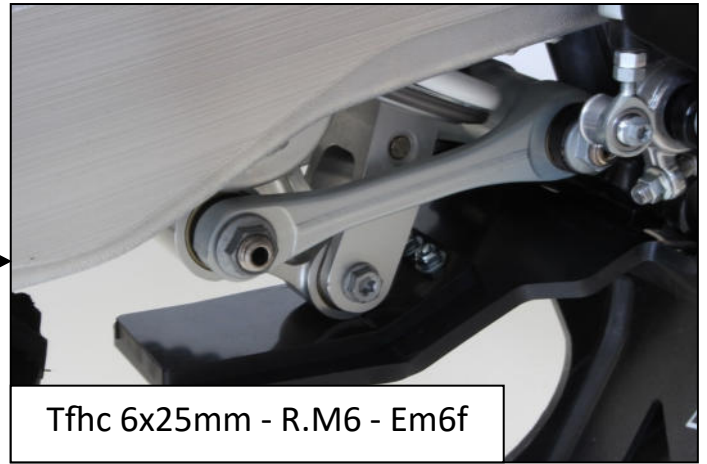

AX1501

KTM 450SXF/XCF
Husqvarna FC/FX450
Xtrem Skid Plate

Tbhc 6x20mm - R.M6

THF 6x30mm

THF 6x30mm

Tfhc 6x25mm - R.M6 - Em6f