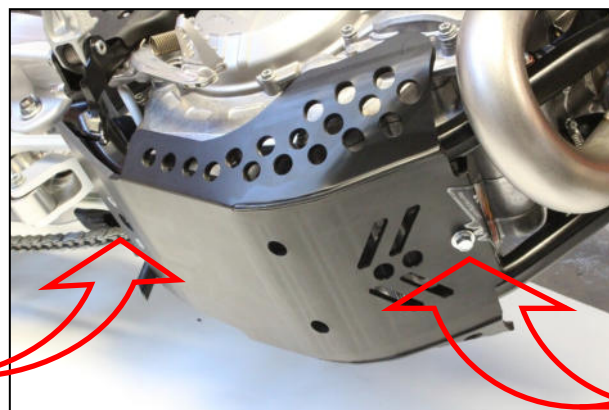

Tbhc 6x20mm - R.M6