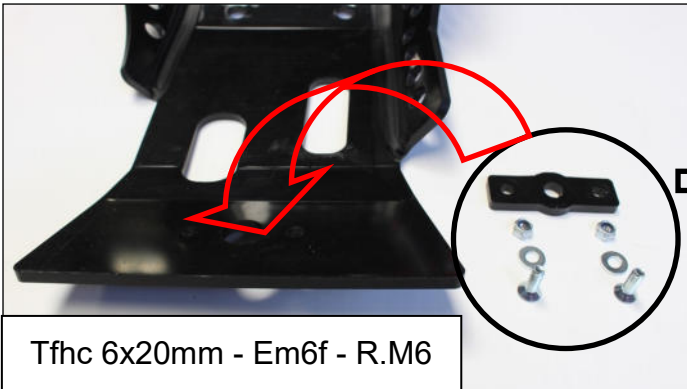

- 1 PM01-04-179 - Front bracket
- 1 PM01-07-039 - Rear plastic part
- 1 NE01-11-001 - Screw 6x25mm
- 1 NE01-10-001 - Thf 6x30mm
- 1 NE10-01-004 - Alloy spacers
- 1 NE01-04-002 - Clamped bolt
- 2 NE01-01-009 - Tbhc 6x20mm
- 4 NE01-03-001 - R.M6
- 2 NE01-04-003 - Em6f
- 2 NE01-02-002 - Tfhc 6x20mm
- 1 NE04-01-159 - Sticker KTM
- 1 NE04-01-161 - Sticker HVA

AX1500

KTM 450SXF/XCF

Skid Plate / Sabot

Vidéo available on **YOUTUBE**

Tfhc 6x20mm - Em6f - R.M6

Tbhc 6x20mm - R.M6

Screw 6x25mm

Thf 6x30mm + Alloy spacer