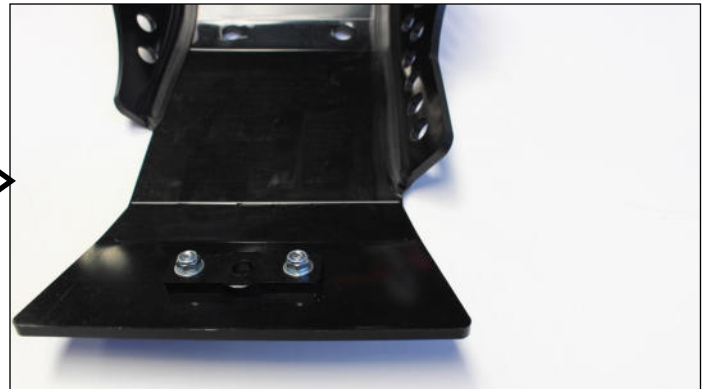

AX1500

KTM 450SXF/XCF

Skid Plate / Sabot

Vidéo available on **YOUTUBE**

Tfhc 6x20mm - Em6f - R.M6

Tbhc 6x20mm - R.M6

Screw 6x25mm

Thf 6x30mm + Alloy spacer