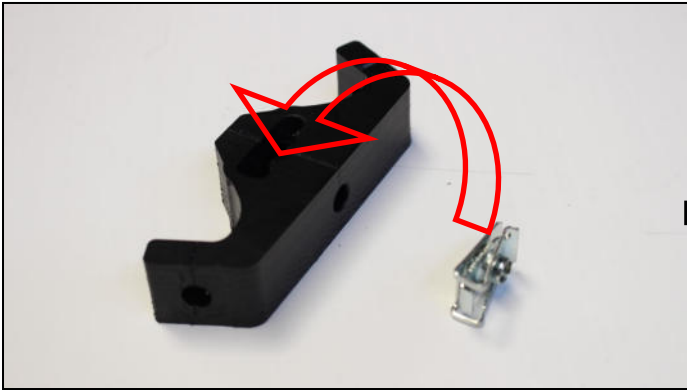

- 1 PM01-04-179 - Front bracket
- 1 PM01-07-039 - Rear plastic part
- 1 NE01-11-001 - Screw 6x25mm
- 1 NE01-10-001 - Thf 6x30mm
- 1 NE10-01-004 - Alloy spacers
- 1 NE01-04-002 - Clamped bolt
- 2 NE01-01-009 - Tbhc 6x20mm
- 4 NE01-03-001 - R.M6
- 2 NE01-04-003 - Em6f
- 2 NE01-02-002 - Tfhc 6x20mm
- 1 NE04-01-159 - Sticker KTM
- 1 NE04-01-161 - Sticker HVA

AX1500

KTM 450SXF/XCF

Skid Plate / Sabot

Vidéo available on **YOUTUBE**

Tfhc 6x20mm - Em6f - R.M6

Tbhc 6x20mm - R.M6

Screw 6x25mm

Thf 6x30mm + Alloy spacer