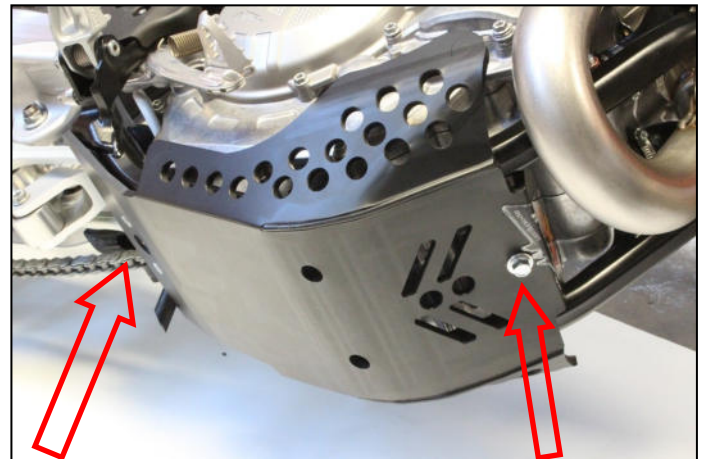

AX1500

KTM 450SXF/XCF

Skid Plate / Sabot

Vidéo available on **YOUTUBE**

Tfhc 6x20mm - Em6f - R.M6

Tbhc 6x20mm - R.M6

Screw 6x25mm

Thf 6x30mm + Alloy spacer